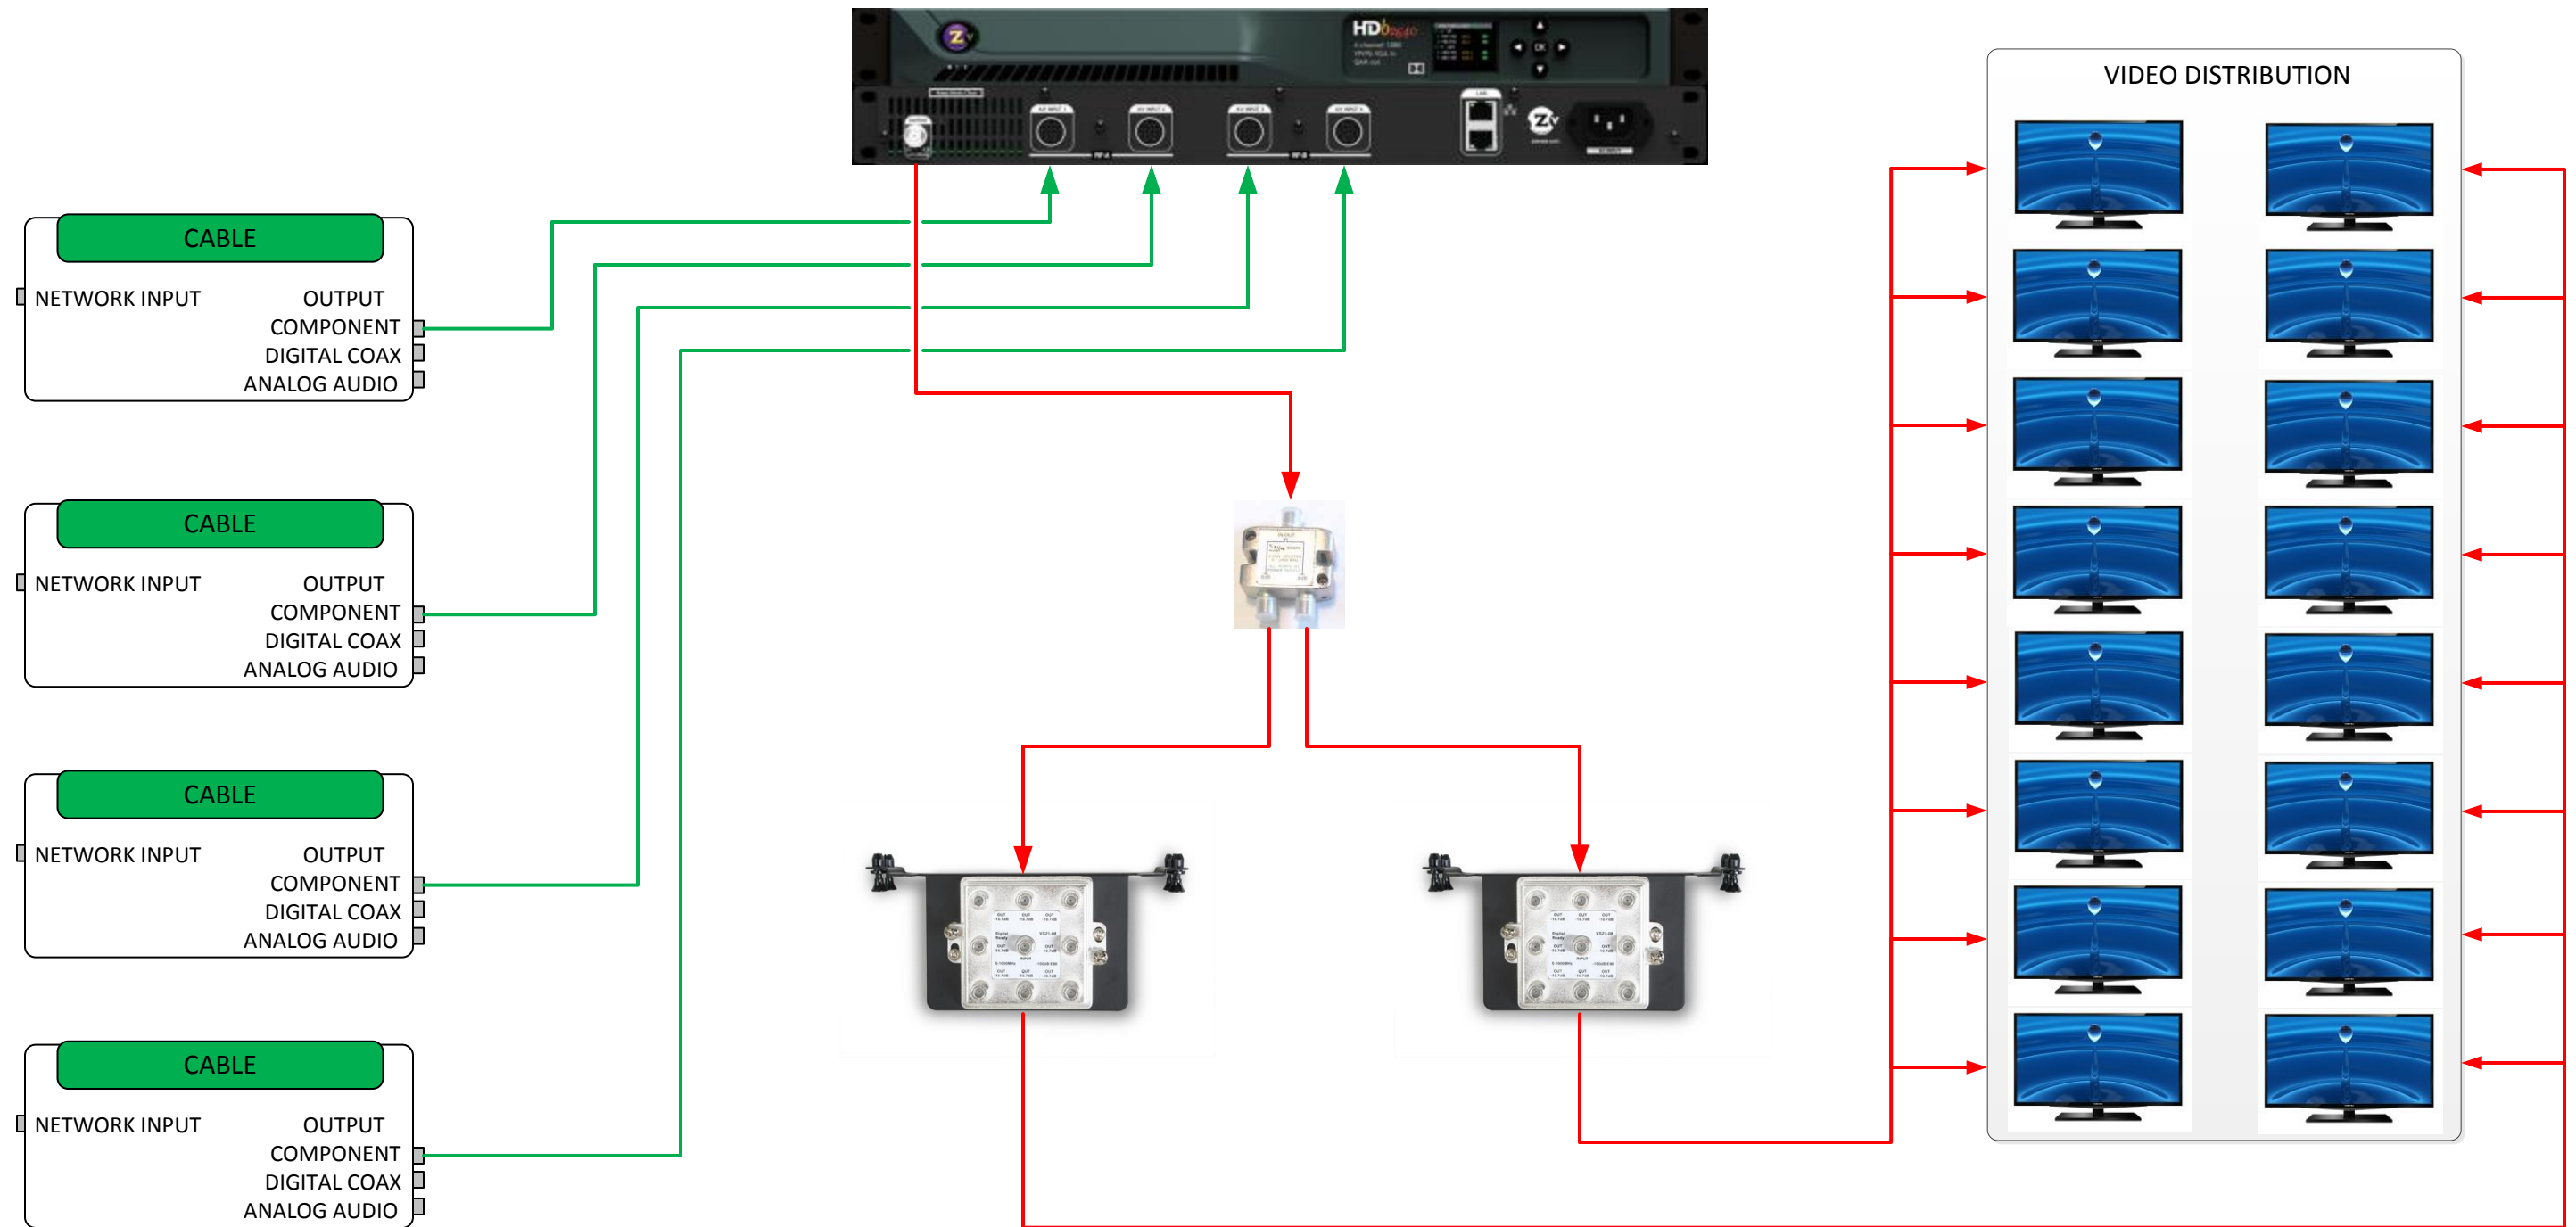

ZEEVEE HDB2640 4 CHANNEL 16 PANEL VIDEO DISTRIBUTION

Legend

- RG6 Coax
- Video
- Control
- Power

Notes:

1. Modulation is done through digital QAM tuner built into each panel
2. Video resolution can be up to 1080p
3. Low cost RG6 cable is run to each panel
4. Length of cable runs not to exceed 300'