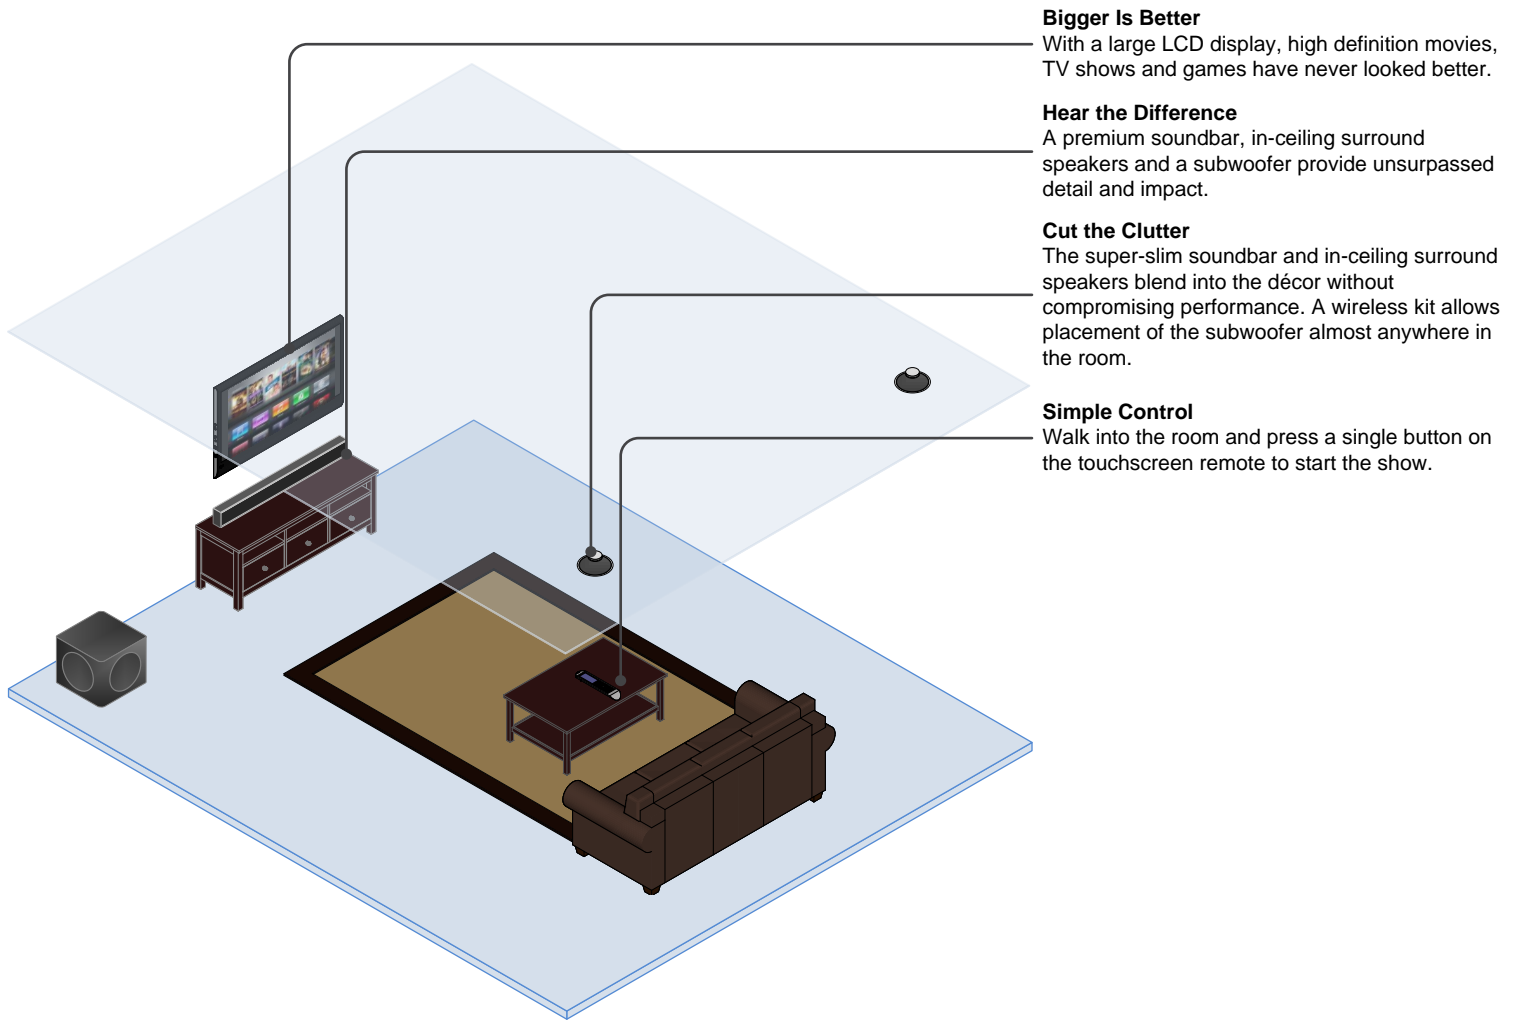

Living Room Soundbar

This elegant living room system delivers big picture and big sound to bring movies, TV shows and games to life. A large LCD display on an adjustable articulating mount provides the optimum viewing angle, while a sleek soundbar and powerful subwoofer deliver impressive sound from your favorite sources.

Features

- Large LCD Display with Articulating Mount
- Super-slim soundbar, in-ceiling surround speakers, and a triple 8" subwoofer with wireless kit
- HDMI Inputs for Satellite, BluRay, and Streaming Player
- Products mounted inside racks and safely tucked away inside cabinet
- One-button operation using URC's Total Control touchscreen remote

Living Room Soundbar Design Controlled by URC's Total Control

Legend

- Audio
- Video
- Control
- Power

- Notes:**
1. The use of the SR-CAB-8U hides the equipment giving a clean look and install.
 2. One touch operation from the TRC-1080 makes for ease of use.
 3. Soundbars are available in a thin design.