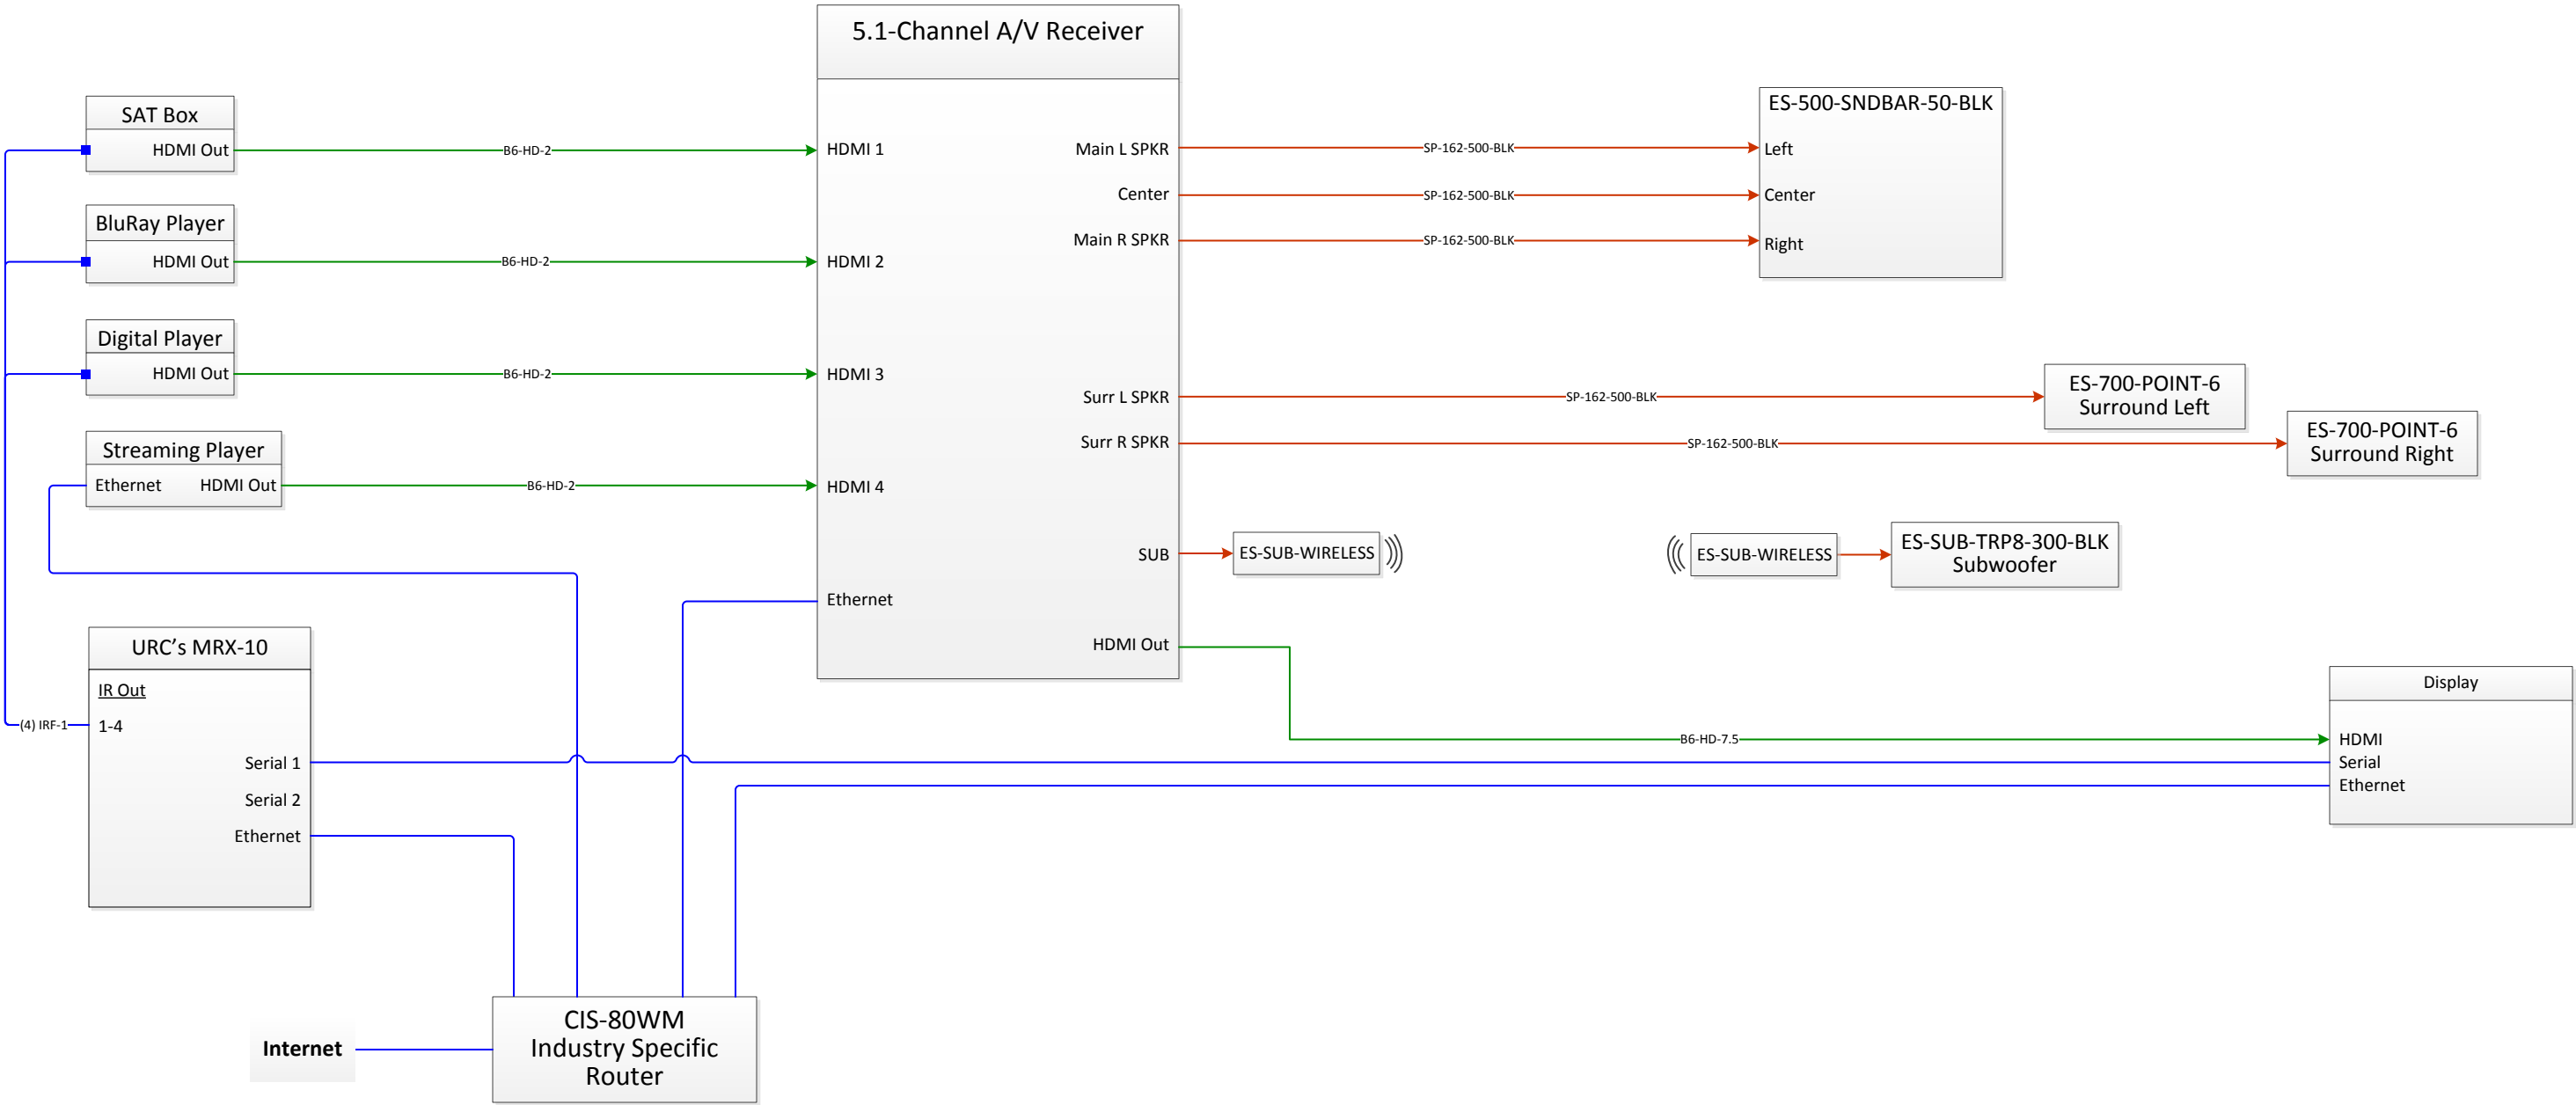

Living Room Soundbar

This elegant living room system delivers big picture and big sound to bring movies, TV shows and games to life. A large LCD display on an adjustable articulating mount provides the optimum viewing angle, while a sleek soundbar and powerful subwoofer deliver impressive sound from your favorite sources.

Features

- Large LCD Display with Articulating Mount
- Super-slim soundbar, in-ceiling surround speakers, and a triple 8" subwoofer with wireless kit
- HDMI Inputs for Satellite, BluRay, and Streaming Player
- Products mounted inside racks and safely tucked away inside cabinet
- One-button operation using URC's Total Control touchscreen remote

Living Room Soundbar Design Controlled by URC's Total Control

Legend

- Audio
- Video
- Control
- Power

- Notes:**
1. The use of the SR-CAB-8U hides the equipment giving a clean look and install.
 2. One touch operation from the TRC-1080 makes for ease of use.
 3. Soundbars are available in a thin design.