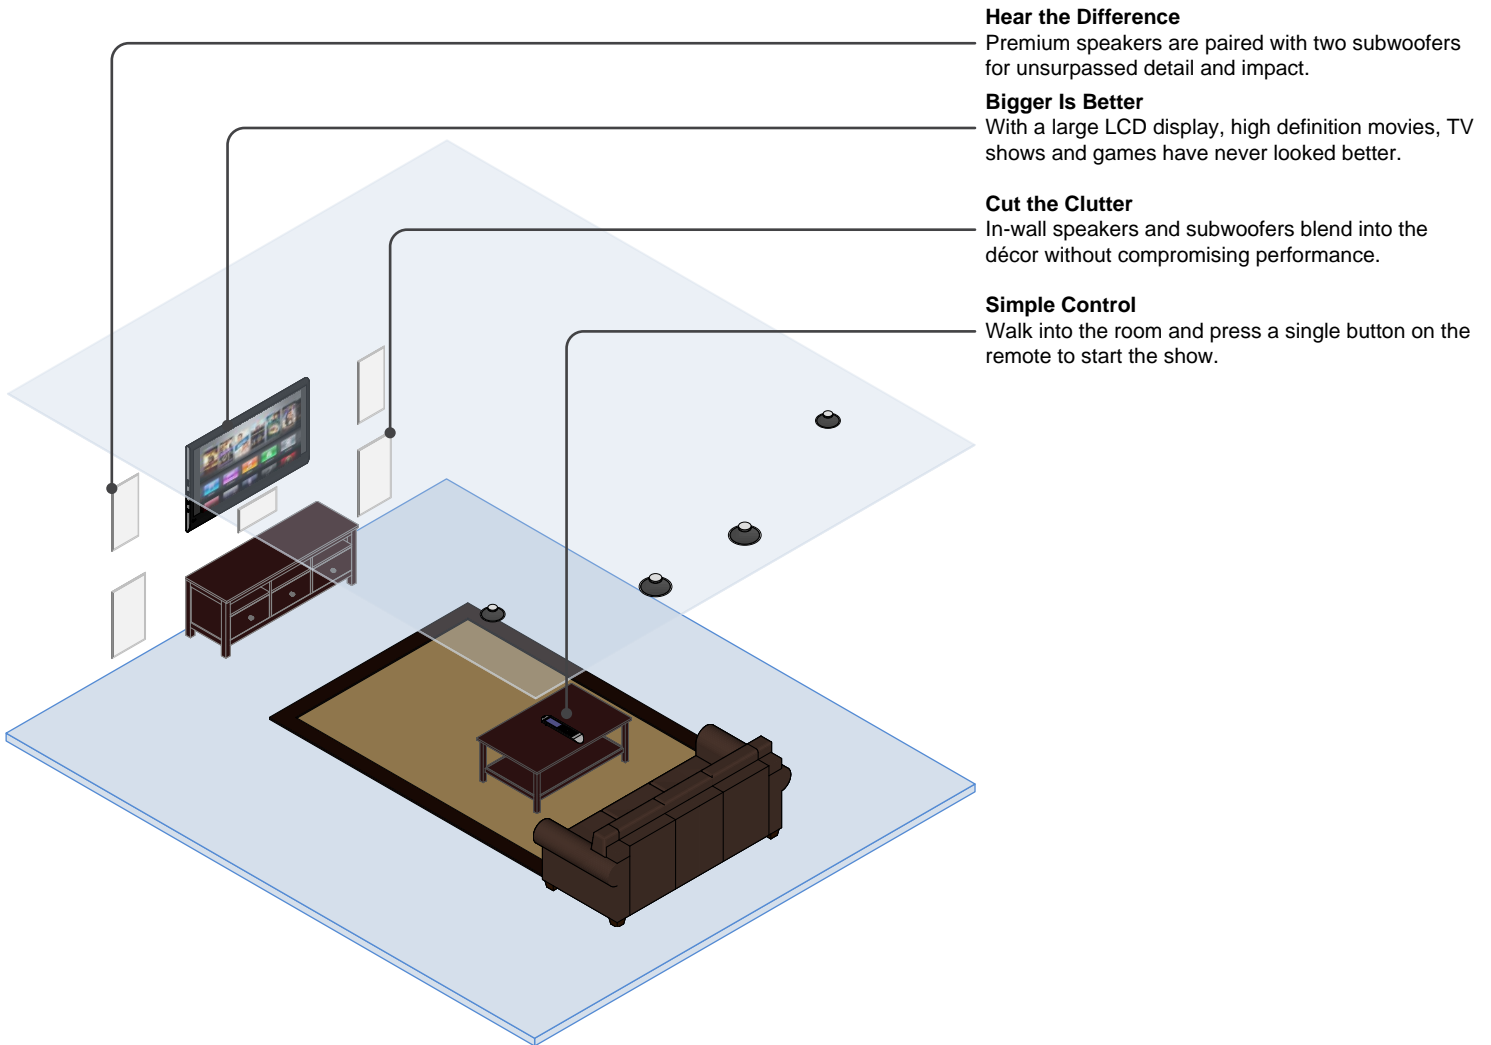

Living Room In-Wall Surround Sound

This premium living room system delivers big picture and big sound that brings movies, TV shows and games to life. A large LCD display on an adjustable articulating mount provides plenty of viewing angles, and in-wall speakers and subwoofers deliver powerful sound from your favorite sources - while still maintaining discreet form factors.

Features

- Large LCD Display with adjustable articulating mount
- High quality in-wall speakers and two dual 8" subwoofers
- HDMI Inputs for Satellite, BluRay, DVD, Streaming Player, and Game System
- Products mounted inside racks and safely tucked away inside cabinet
- One-button operation using URC's Total Control touchscreen remote

Living Room In-Wall Surround Sound Controlled by URC's Total Control

Legend

- Audio
- Video
- Control
- Power

Notes:

1. The use of the 37U rack with sides and door hides the equipment giving a clean look and install.
2. One touch operation from the TRC-1080 makes for ease of use.
3. Premium sound quality with a discreet form factor.