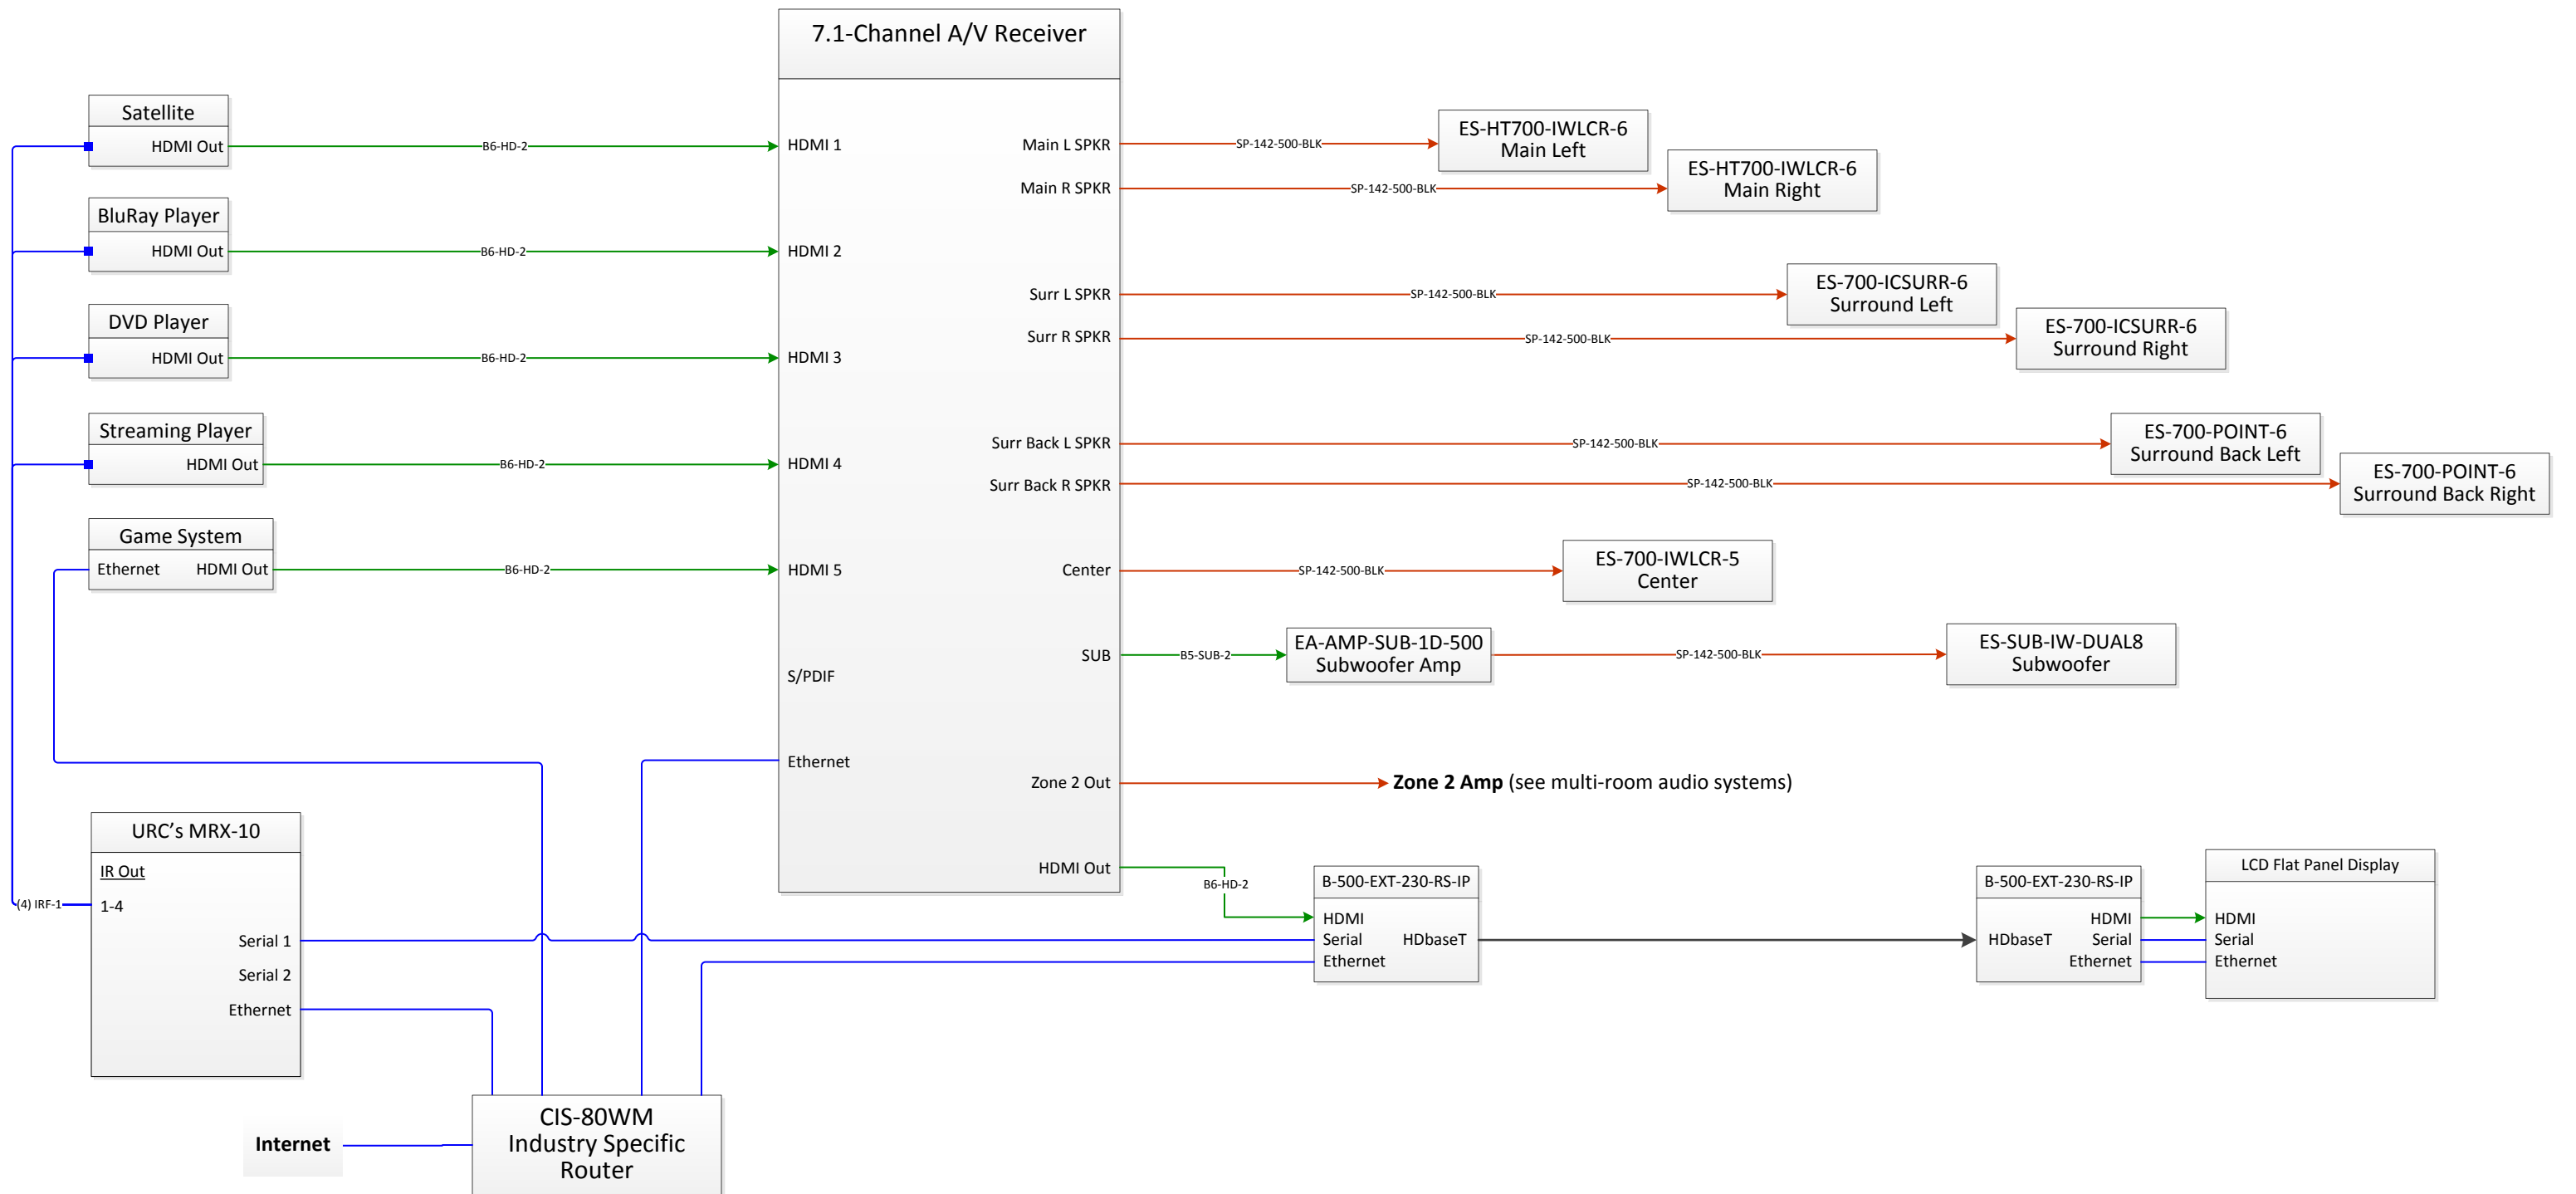

Living Room In-Wall Surround Sound

This premium living room system delivers big picture and big sound that brings movies, TV shows and games to life. A large LCD display on an adjustable articulating mount provides plenty of viewing angles, and in-wall speakers and subwoofers deliver powerful sound from your favorite sources - while still maintaining discreet form factors.

Features

- Large LCD Display with adjustable articulating mount
- High quality in-wall speakers and two dual 8" subwoofers
- HDMI Inputs for Satellite, BluRay, DVD, Streaming Player, and Game System
- Products mounted inside racks and safely tucked away inside cabinet
- One-button operation using URC's Total Control touchscreen remote

Living Room In-Wall Surround Sound Controlled by URC's Total Control

Legend

- Audio
- Video
- Control
- Power

Notes:

1. The use of the 37U rack with sides and door hides the equipment giving a clean look and install.
2. One touch operation from the TRC-1080 makes for ease of use.
3. Premium sound quality with a discreet form factor.