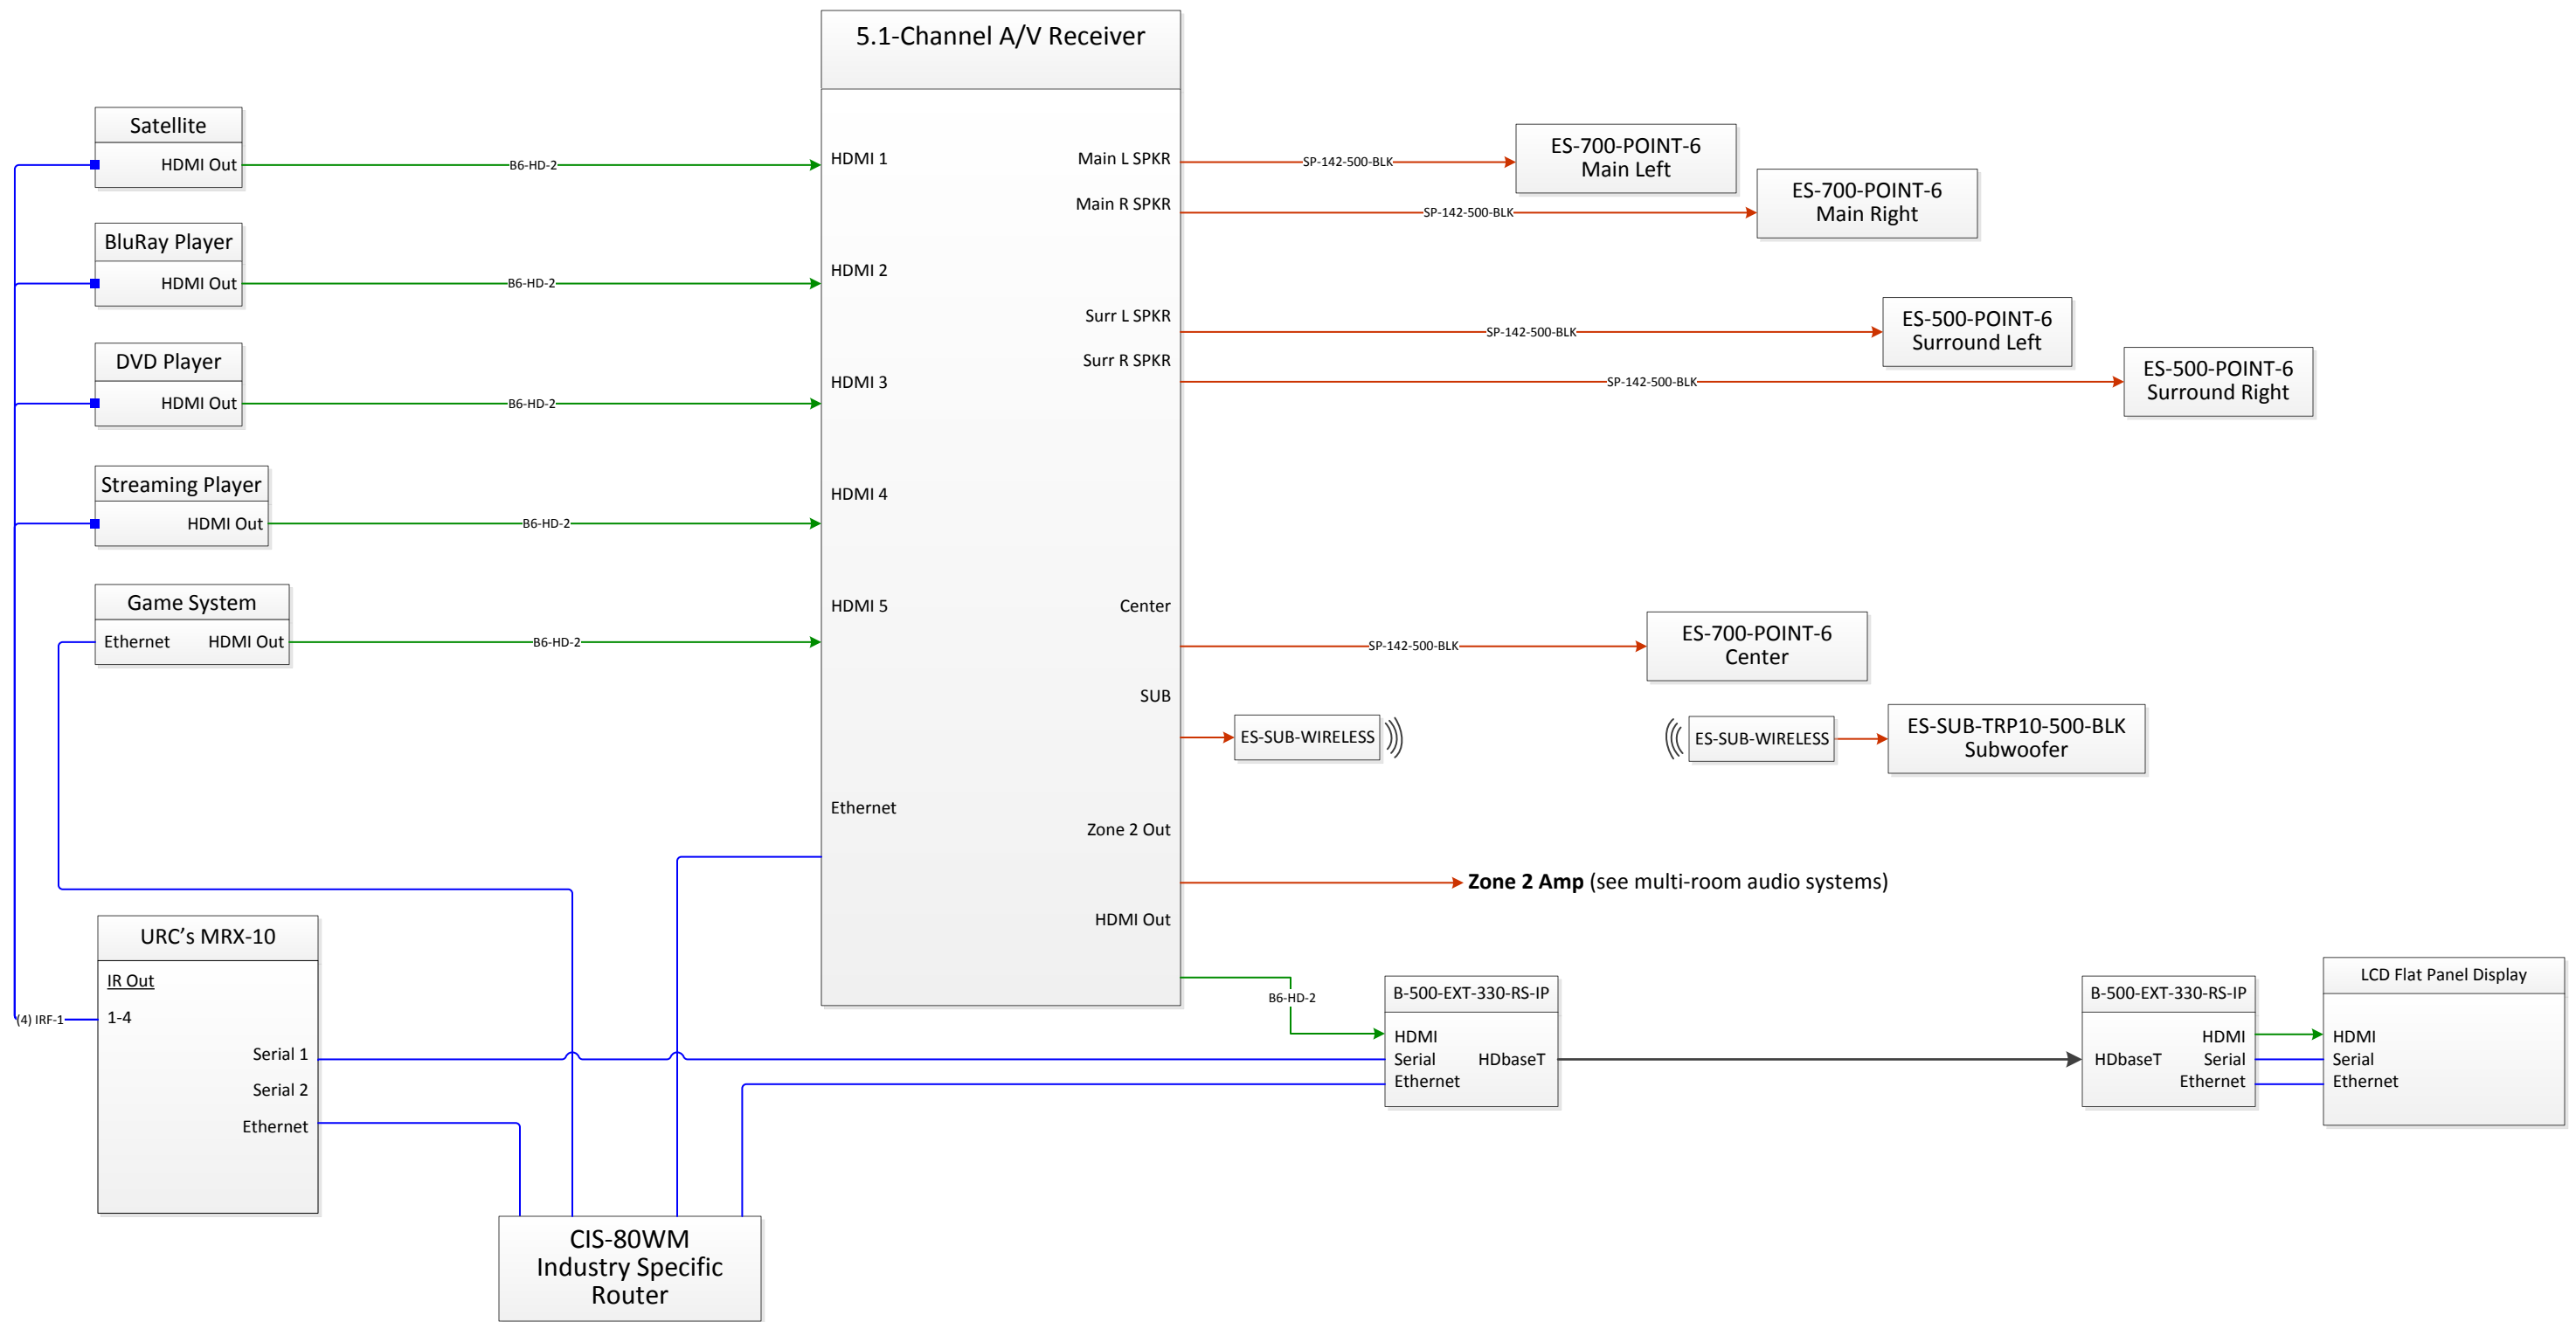

Living Room In-Ceiling Surround Sound

This premium living room system delivers big picture and big sound to bring movies, TV shows and games to life. A large LCD display on an adjustable articulating mount provides the optimum viewing angle, while in-ceiling speakers and a powerful subwoofer deliver impressive sound from your favorite sources.

Features

- Large LCD Display with adjustable articulating mount
- High quality in-wall speakers and two dual 8" subwoofers
- HDMI Inputs for Satellite, BluRay, DVD, Streaming Player, and Game System
- Products mounted inside racks and safely tucked away inside cabinet
- One-button operation using URC's Total Control touchscreen remote

Living Room In-Ceiling Surround Sound

Legend

- Audio
- Video
- Control
- Power

Notes:

1. The use of the SR-CAB-8U hides the equipment giving a clean look and install.
2. One touch operation from the TRC-1080 makes for ease of use.
3. Soundbars are available in a thin design.