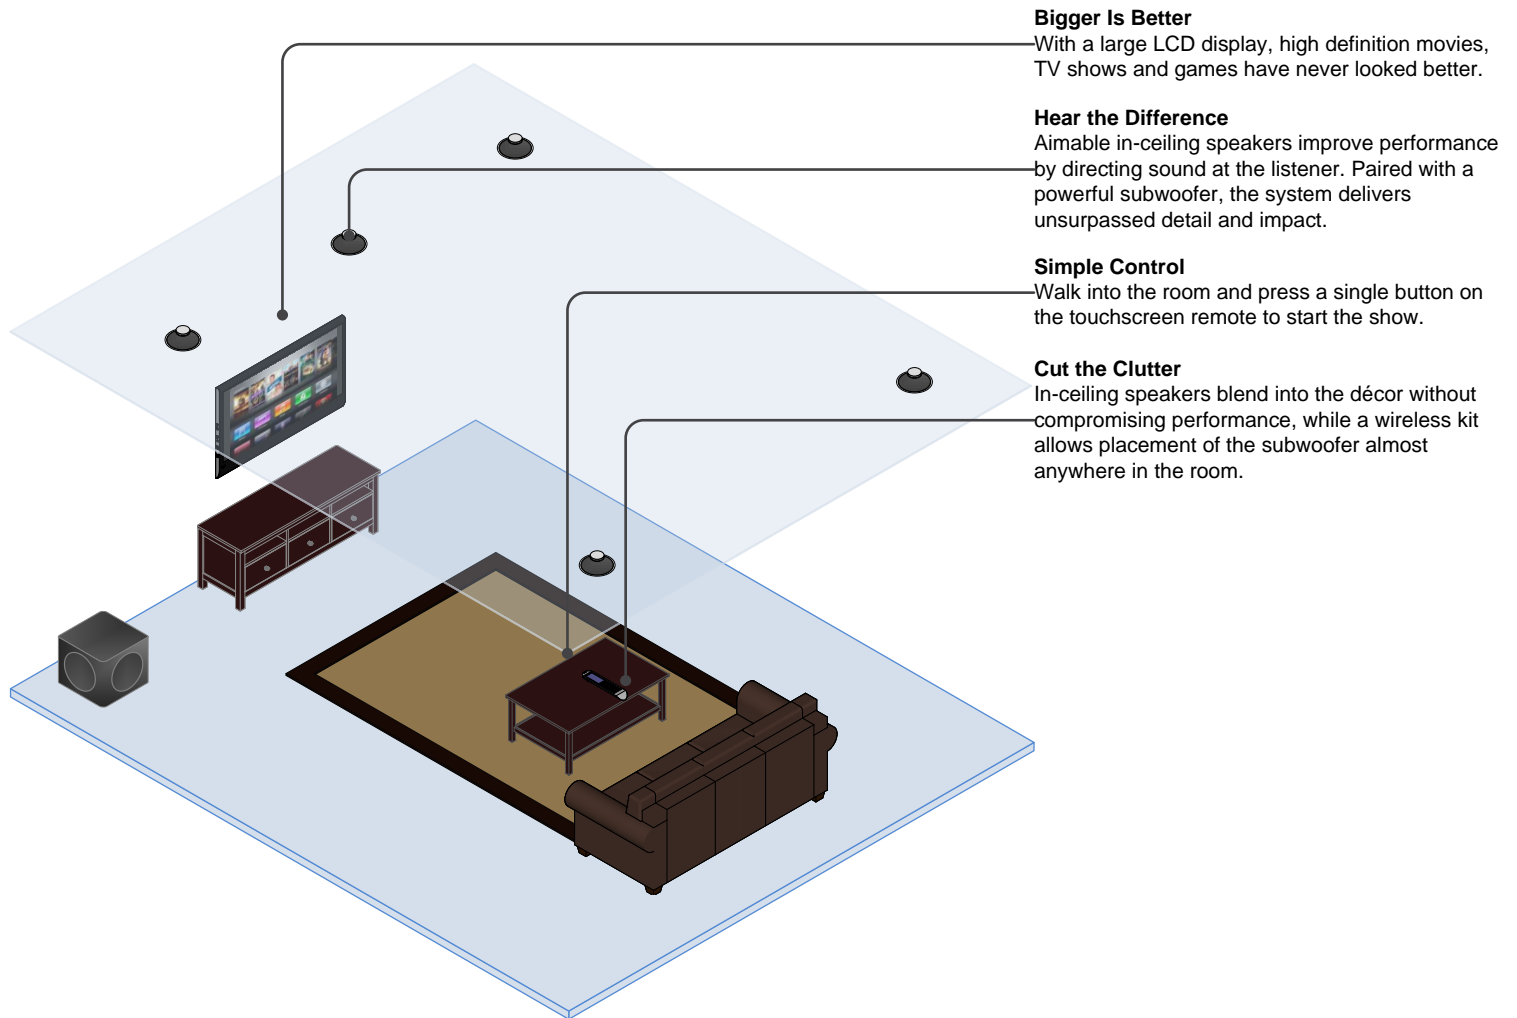

Living Room In-Ceiling Surround Sound

This premium living room system delivers big picture and big sound to bring movies, TV shows and games to life. A large LCD display on an adjustable articulating mount provides the optimum viewing angle, while in-ceiling speakers and a powerful subwoofer deliver impressive sound from your favorite sources.

Features

- Large LCD Display with adjustable articulating mount
- High quality in-wall speakers and two dual 8" subwoofers
- HDMI Inputs for Satellite, BluRay, DVD, Streaming Player, and Game System
- Products mounted inside racks and safely tucked away inside cabinet
- One-button operation using URC's Total Control touchscreen remote

Living Room In-Ceiling Surround Sound

Legend

- Audio
- Video
- Control
- Power

Notes:

1. The use of the SR-CAB-8U hides the equipment giving a clean look and install.
2. One touch operation from the TRC-1080 makes for ease of use.
3. Soundbars are available in a thin design.