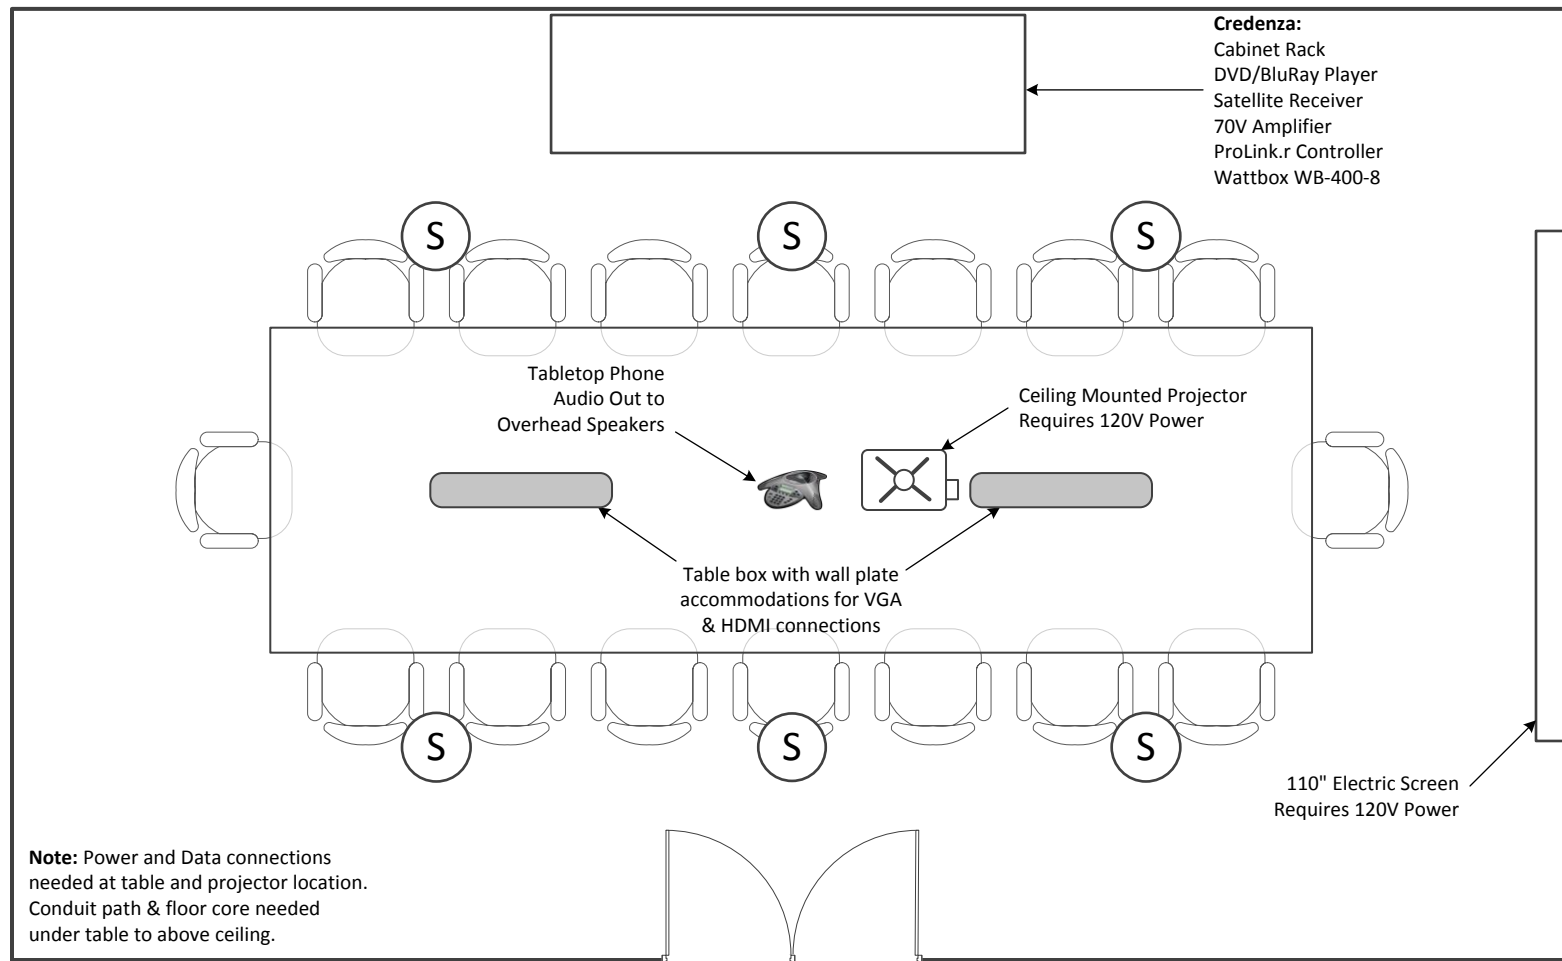

## Large Conference Room Presentation System (12-20 Seats)

**Application:** Excellent solution for a conference room where a higher capacity space is needed for displaying a computer or DVD/BluRay source on a screen that is easily viewed by the group.

**System Features:** (1) VGA and (2) HDMI computer connections at the table.

DVD/BluRay source and Satellite receiver box in the equipment rack located in the credenza.

Pro Control System with hand remote for easy control of all system components.

# Large Conference Room Presentation System (12-20 Seats)

Design Services: 866-355-8444

## Tech Notes:

1. Projector throw distance is 11' - 17' for this model and screen size. This may vary depending on screen size and projector model.

System ID: 3.102.0

© 2012 SnapAV™ 121105-1505