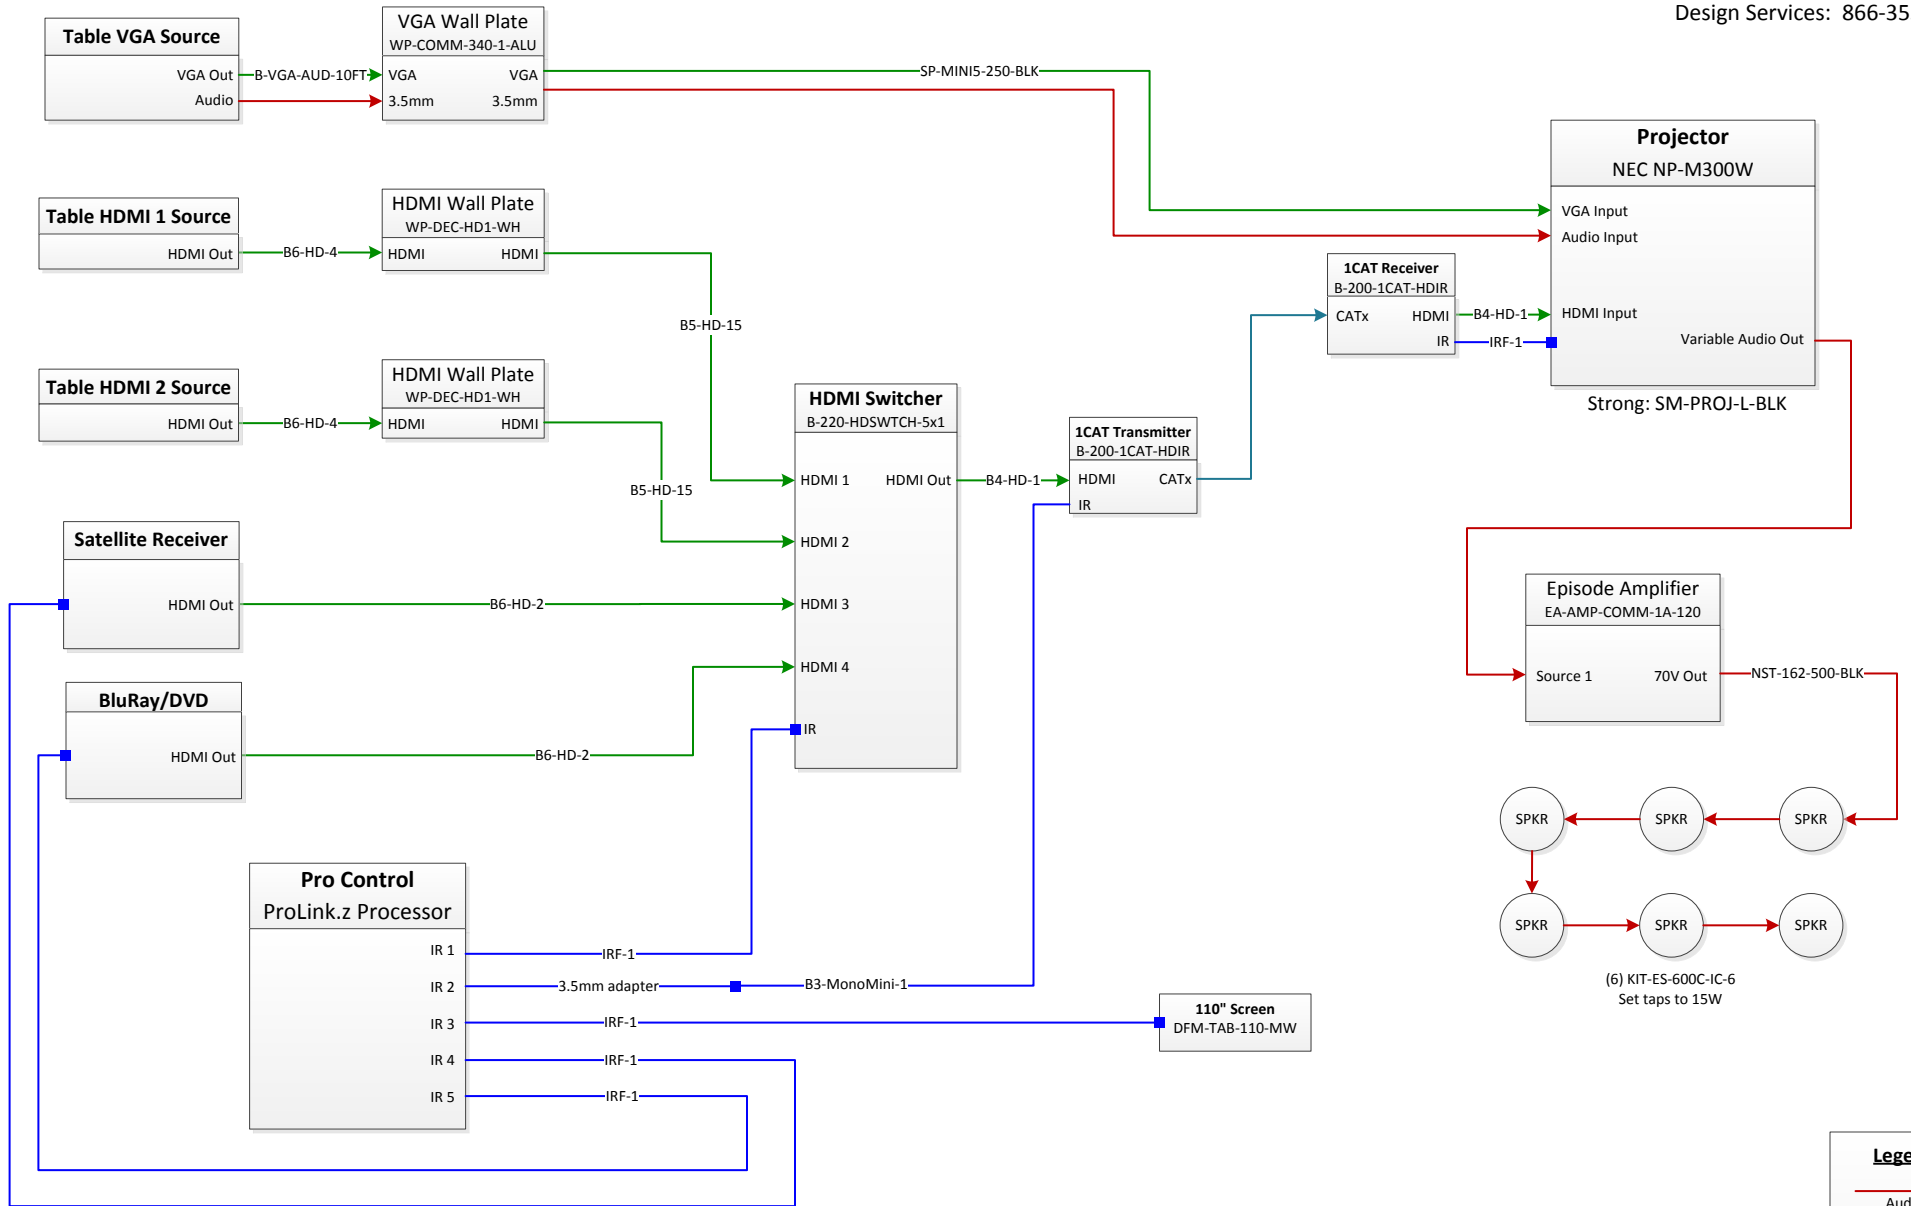

## Large Conference Room Presentation System (12-20 Seats)

**Application:** Excellent solution for a conference room where a higher capacity space is needed for displaying a computer or DVD/BluRay source on a screen that is easily viewed by the group.

**System Features:** (1) VGA and (2) HDMI computer connections at the table.

DVD/BluRay source and Satellite receiver box in the equipment rack located in the credenza.

Pro Control System with hand remote for easy control of all system components.

Audio reinforcement from overhead speakers.

## Tech Notes:

1. Projector throw distance is 11' - 17' for this model and screen size. This may vary depending on screen size and projector model.

System ID: 3.102.0

© 2012 SnapAV™ 121105-1505