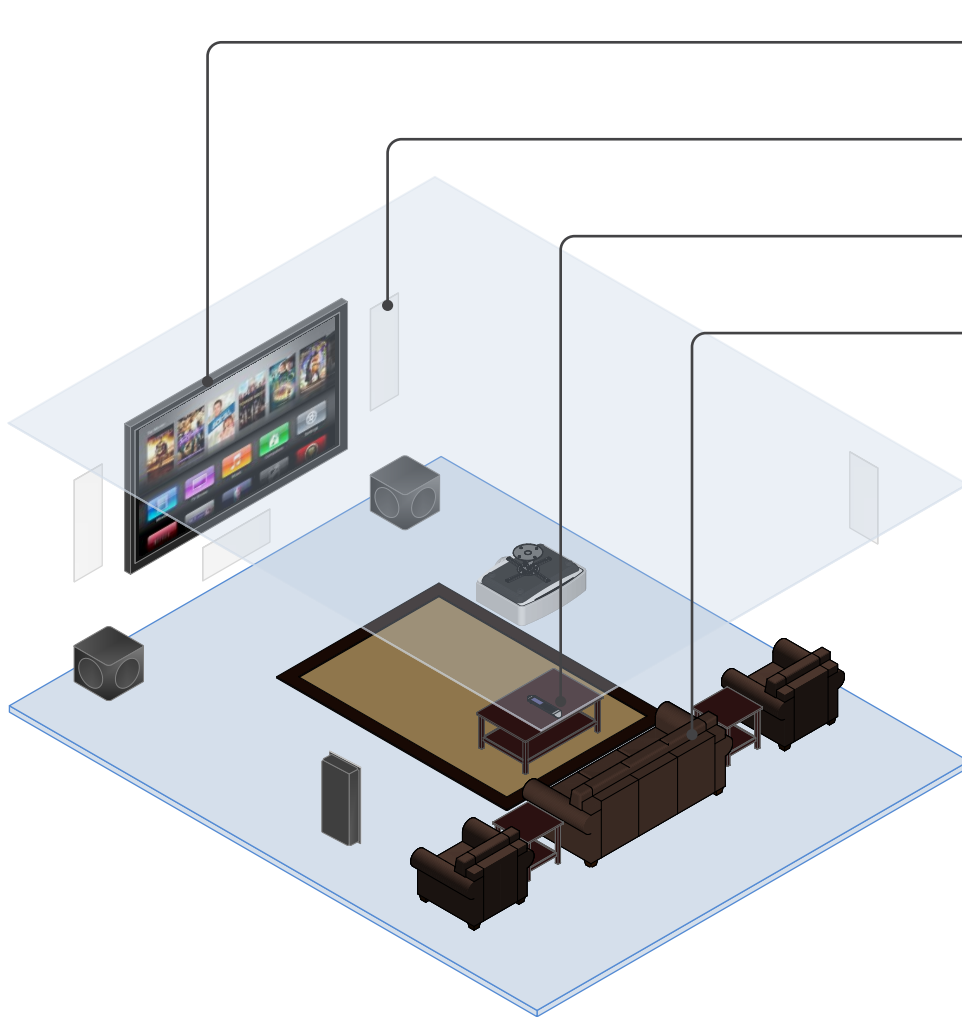

Dedicated Home Theater System

Description

This dedicated theater system delivers big picture and big sound to create a true cinema experience at home. It takes advantage of a large high-definition projection system to create stellar picture quality and elegantly hide the main speakers from view. A powerful 7.2 channel audio system packs incredible punch from your favorite sources, while custom furniture ensures that everyone has the best seat in the house.

Bigger Is Better

With up to a 120" screen, high definition movies, TV shows and games have never looked better.

Hear the Difference

Premium in-wall speakers are paired with two subwoofers for unsurpassed detail and impact.

Simple Control

Walk into the room and press a single button on the remote to start the show.

Smooth Operator

Powered theater seating reclines with a button push for the ultimate in comfort and style.

Features

- Projector and large acoustically transparent screen
- Home theater seating with powered reclining
- Premium in-wall speakers and two triple 10" subwoofers
- HDMI Inputs for Satellite, BluRay, DVD, Streaming Player, and Game System
- Products safely tucked away inside equipment rack
- One-button operation using URC's Total Control touchscreen remote