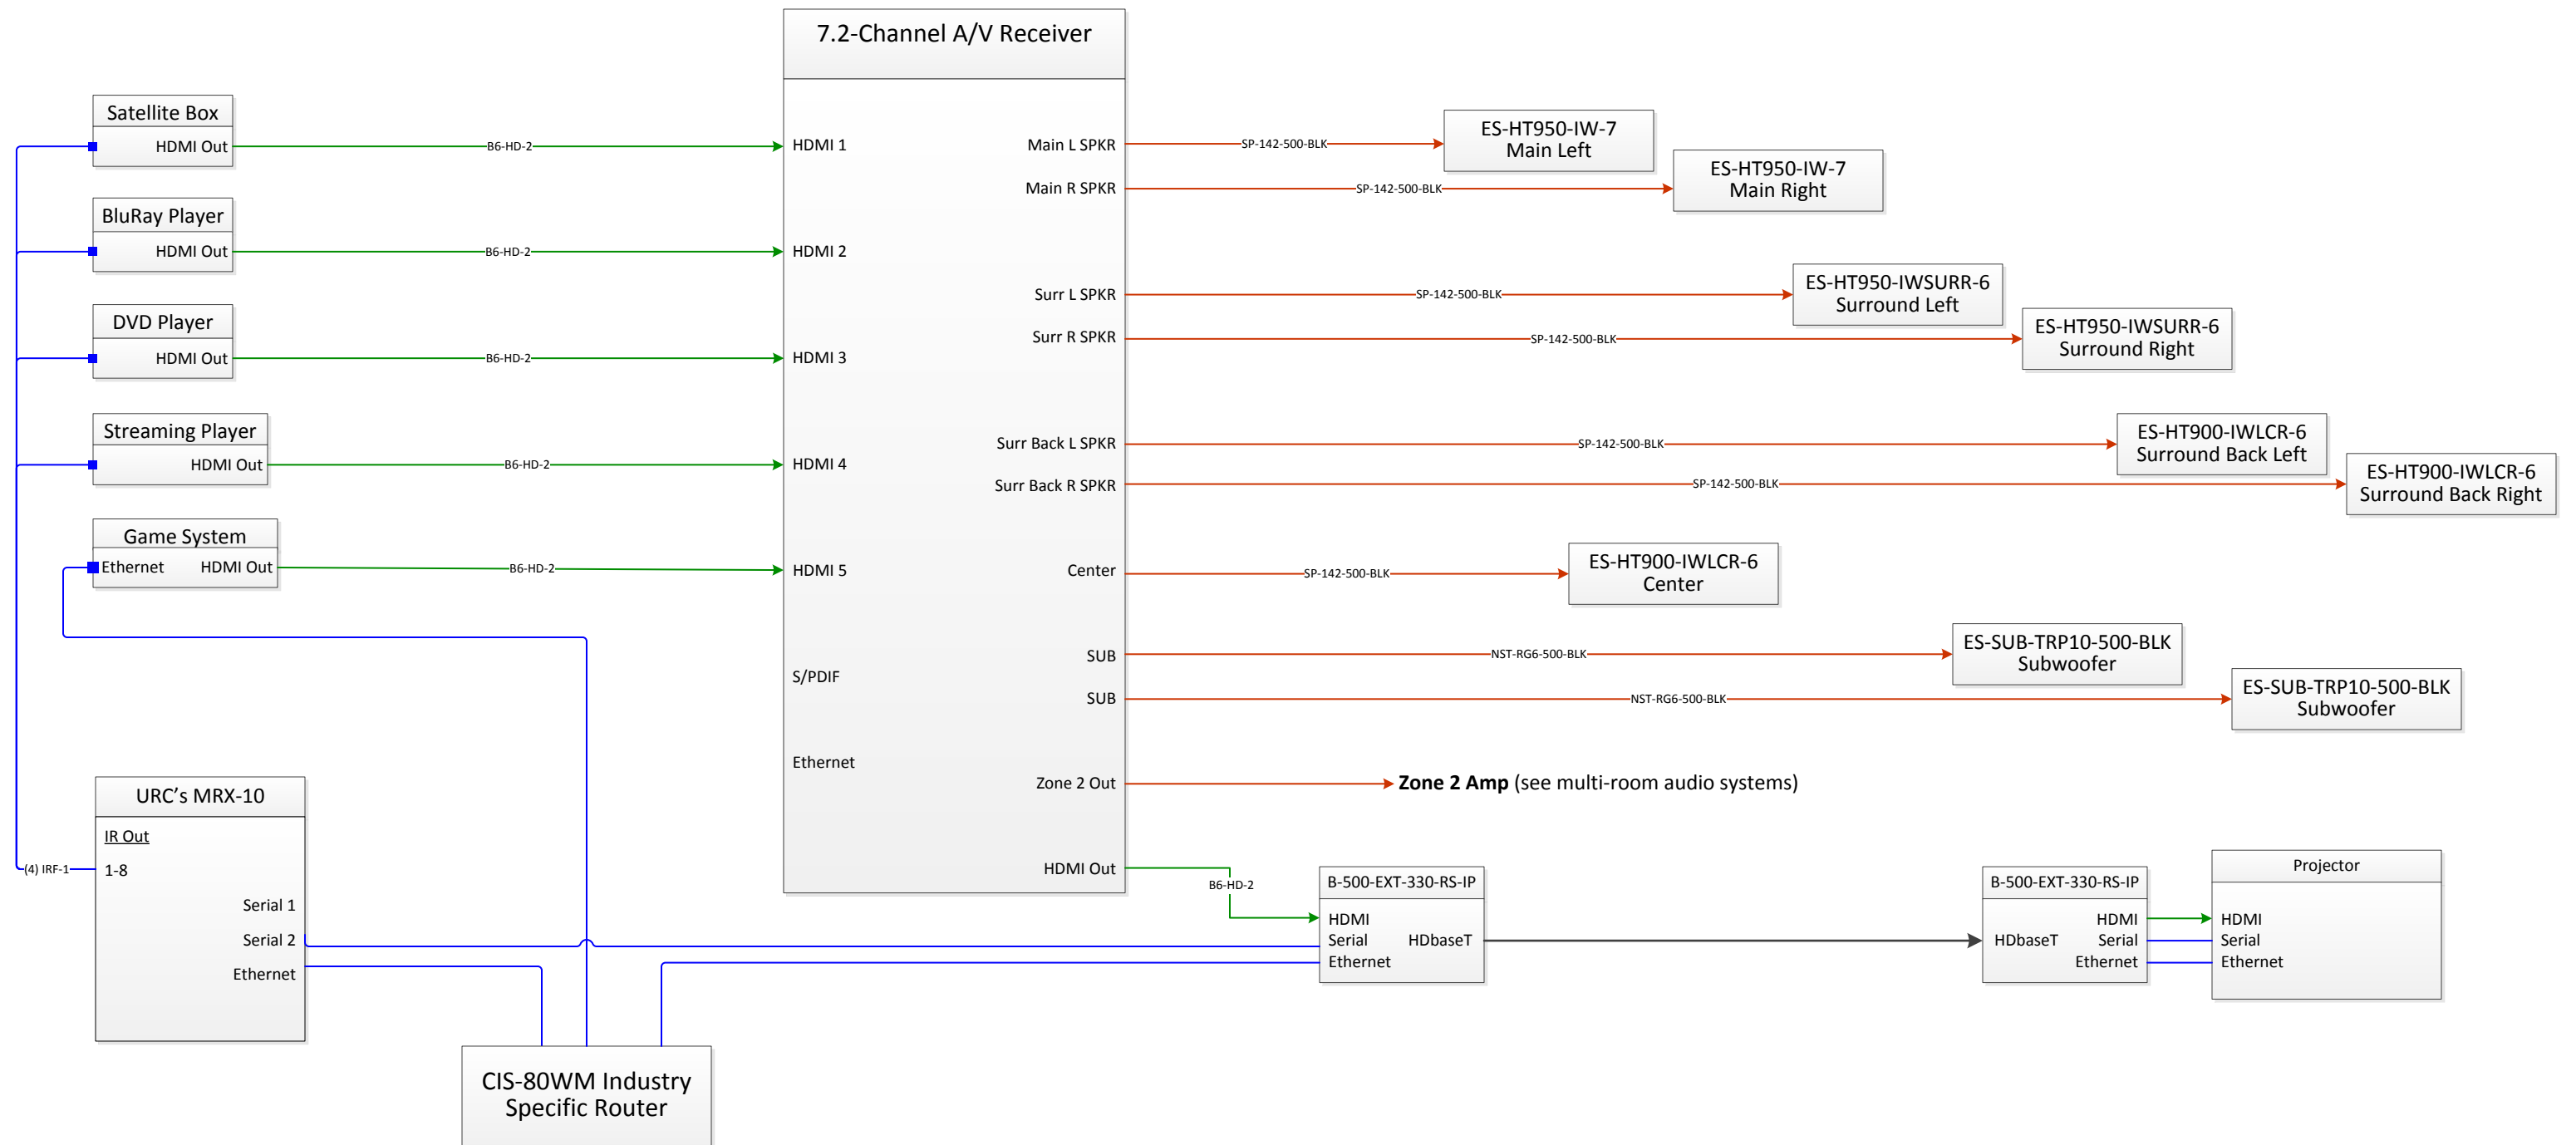

Dedicated Home Theater System

Legend

- → Audio
- → Video
- → Control
- → Power

Notes:

1. Premium sound quality from the large in wall speakers.
2. Dual subwoofers decreases standing waves and provides massive impact.
3. The ribbon tweeter in the centre channel must be adjusted to be vertical for proper sound dispersion.

1-888-731-7316

Use of Staub Electronics system design diagrams is at your sole risk. Neither Staub Electronics, its affiliates, suppliers, employees nor agents make any warranty as to the results that may be obtained from the use of these designs, or as to the accuracy, reliability, completeness of any content, information or technical specifications outlined here within.