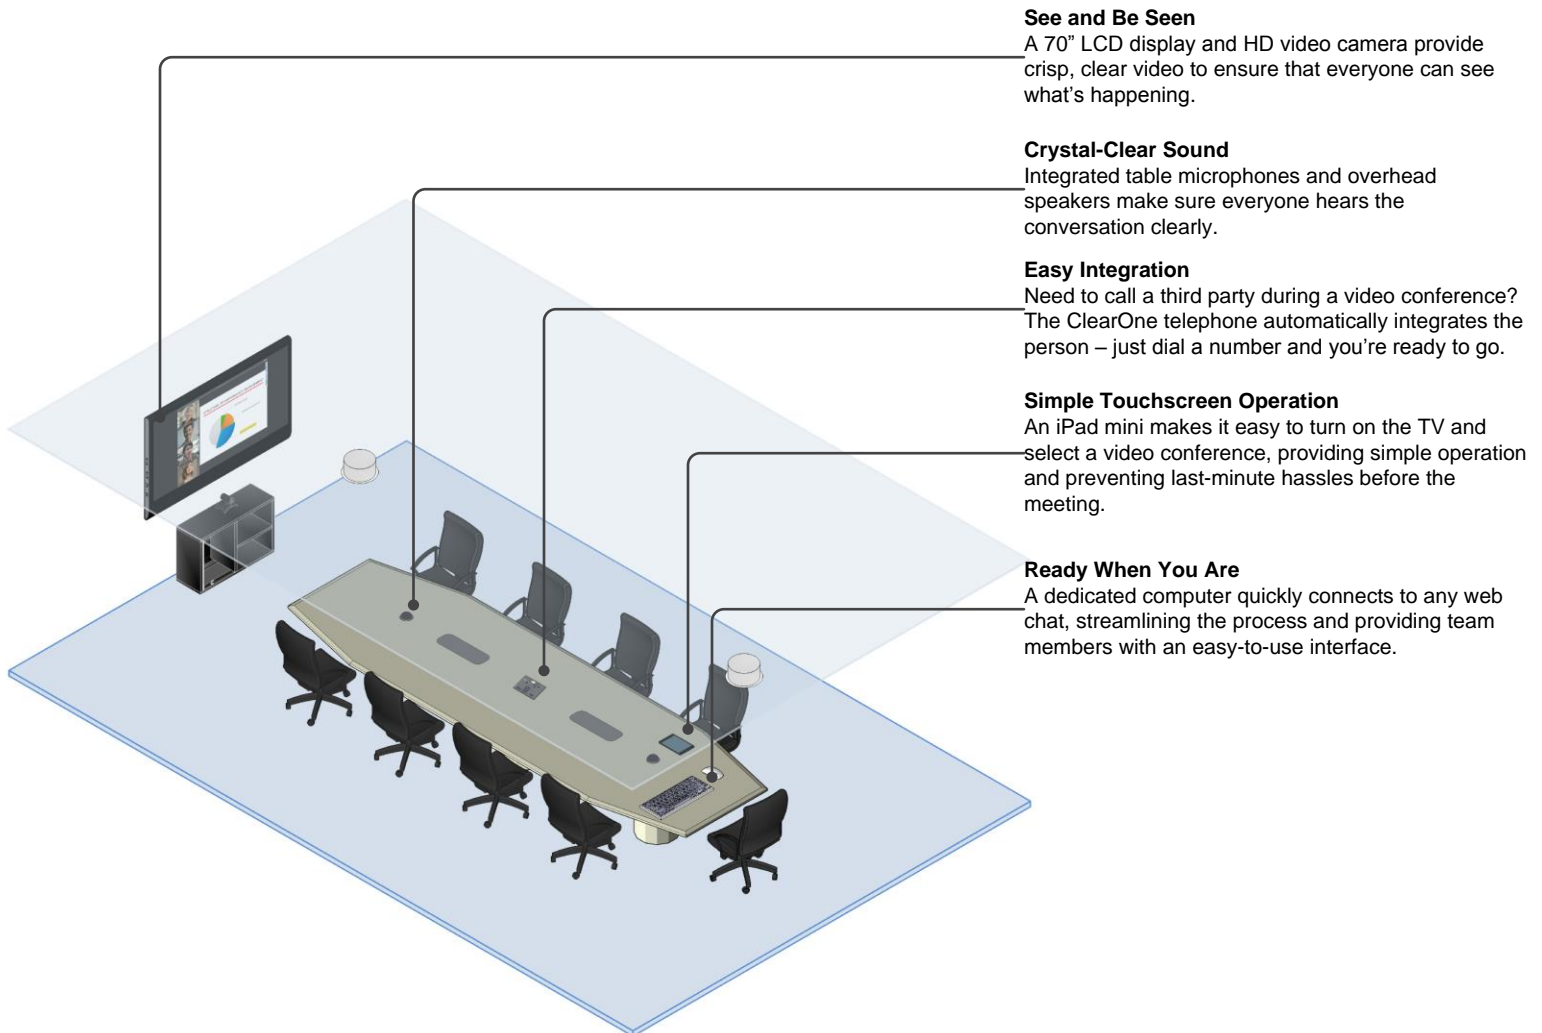

8-14 Seat Medium Skype Conference Room

Description

This 8-14 person room is the perfect choice for an entry-level integrated video conference system. A dedicated computer makes it easy to use web chats such as Skype, Webex and GoToMeeting, while the 70" LCD display gives everyone a great view. Integrated table microphones and overhead speakers provide crystal-clear audio, and operation is simplified thanks to an iPad Mini touchscreen.

Features

- Dedicated room computer for quick connection to Skype, Webex and other web chats
- Integrated table microphones and overhead speakers for clear audio
- ClearOne telephone with a dedicated dialer
- Simple touchscreen operation via an iPad Mini
- 70" LCD display and HD video camera

8-14 Seat Medium Skype Conference Room

- Legend**
- Audio
 - Video
 - Control
 - Power

Notes:

1. iPad Mini is used to control the system
2. An iOS setup code is needed for the iPad Mini

1-888-731-7316

Staub
ELECTRONICS LTD.
"THE INSTALLERS CHOICE SINCE 1981"
SYSTEM DESIGN SOLUTIONS