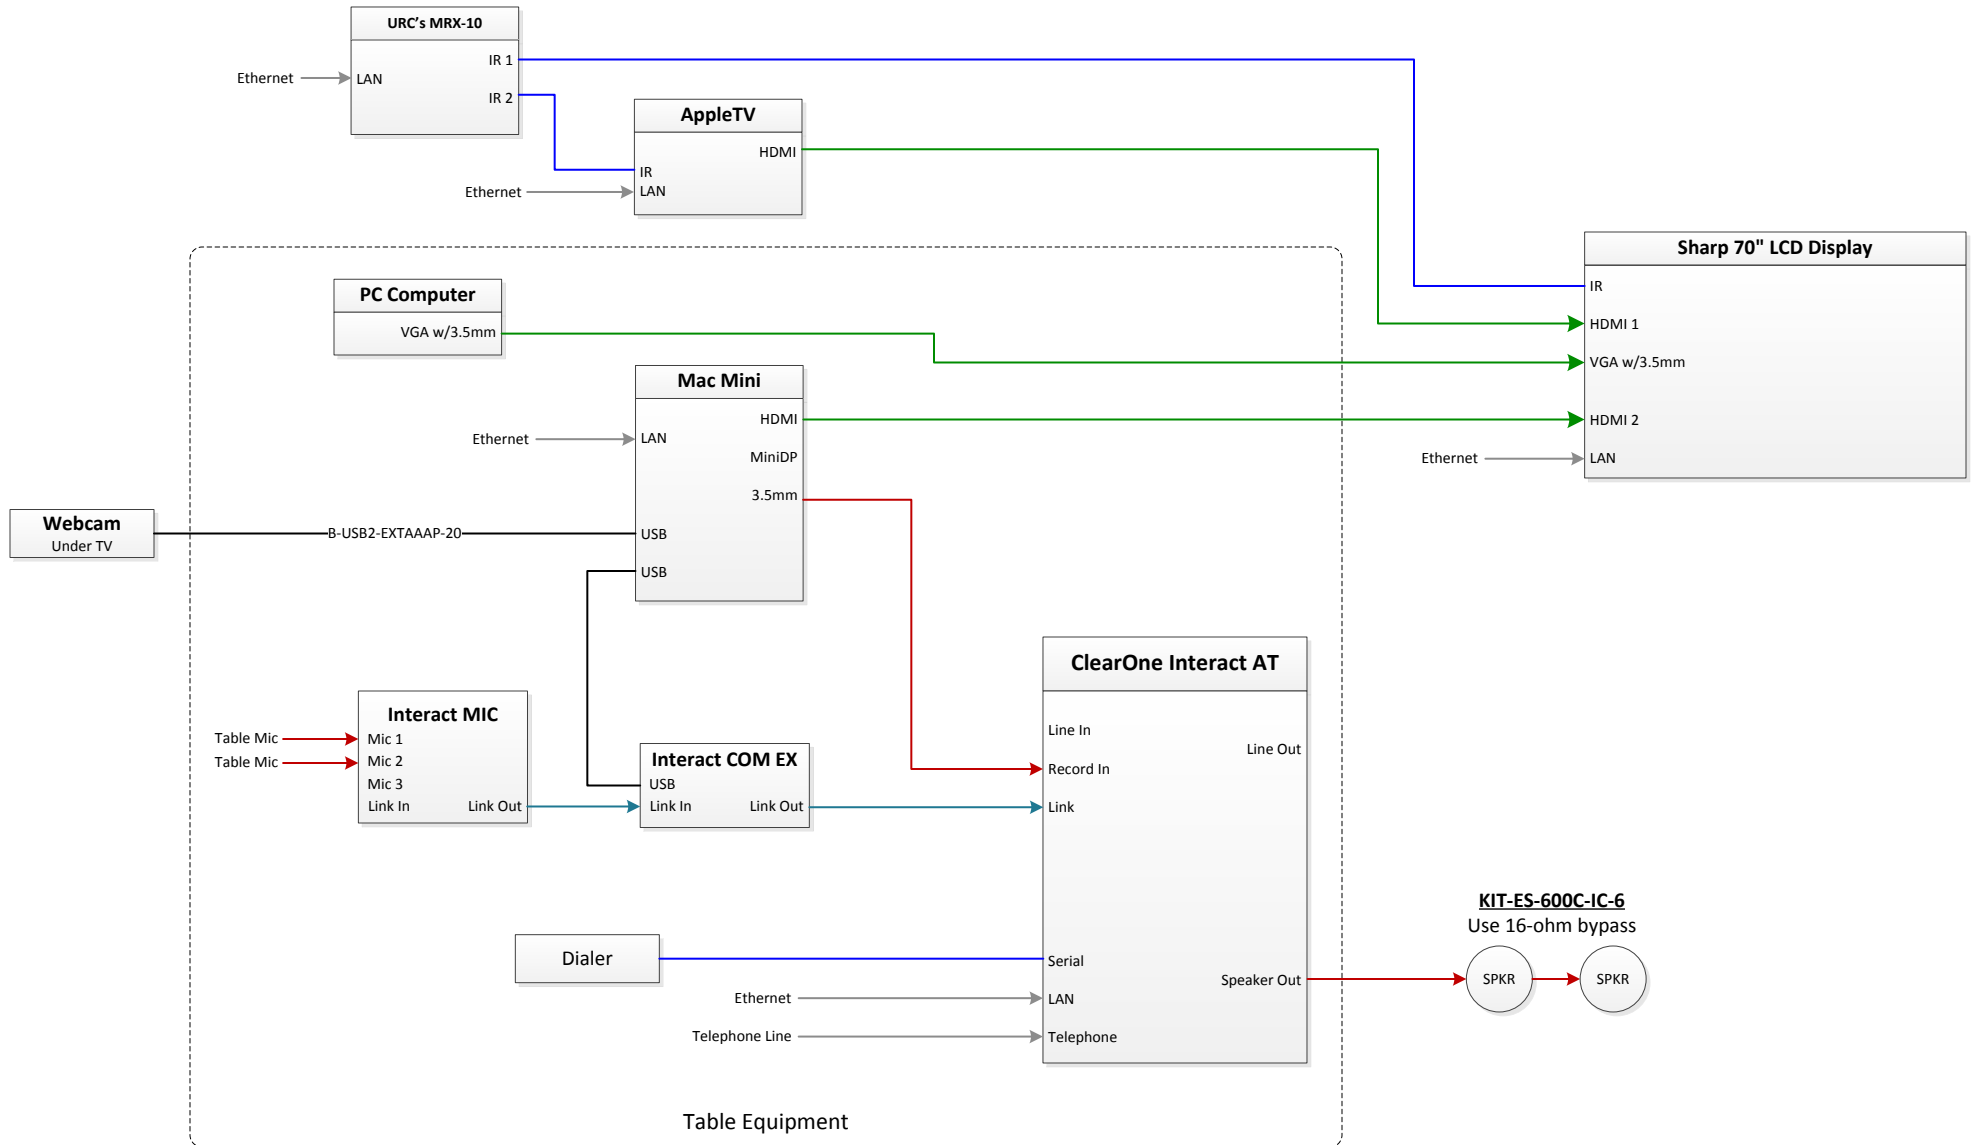

8-14 Seat Medium Skype Conference Room

Description

This 8-14 person room is the perfect choice for an entry-level integrated video conference system. A dedicated computer makes it easy to use web chats such as Skype, Webex and GoToMeeting, while the 70" LCD display gives everyone a great view. Integrated table microphones and overhead speakers provide crystal-clear audio, and operation is simplified thanks to an iPad Mini touchscreen.

Features

- Dedicated room computer for quick connection to Skype, Webex and other web chats
- Integrated table microphones and overhead speakers for clear audio
- ClearOne telephone with a dedicated dialer
- Simple touchscreen operation via an iPad Mini
- 70" LCD display and HD video camera

8-14 Seat Medium Skype Conference Room

- Legend**
- Audio
 - Video
 - Control
 - Power

Notes:

1. iPad Mini is used to control the system
2. An iOS setup code is needed for the iPad Mini

1-888-731-7316

Staub
ELECTRONICS LTD.
"THE INSTALLERS CHOICE SINCE 1981"
SYSTEM DESIGN SOLUTIONS