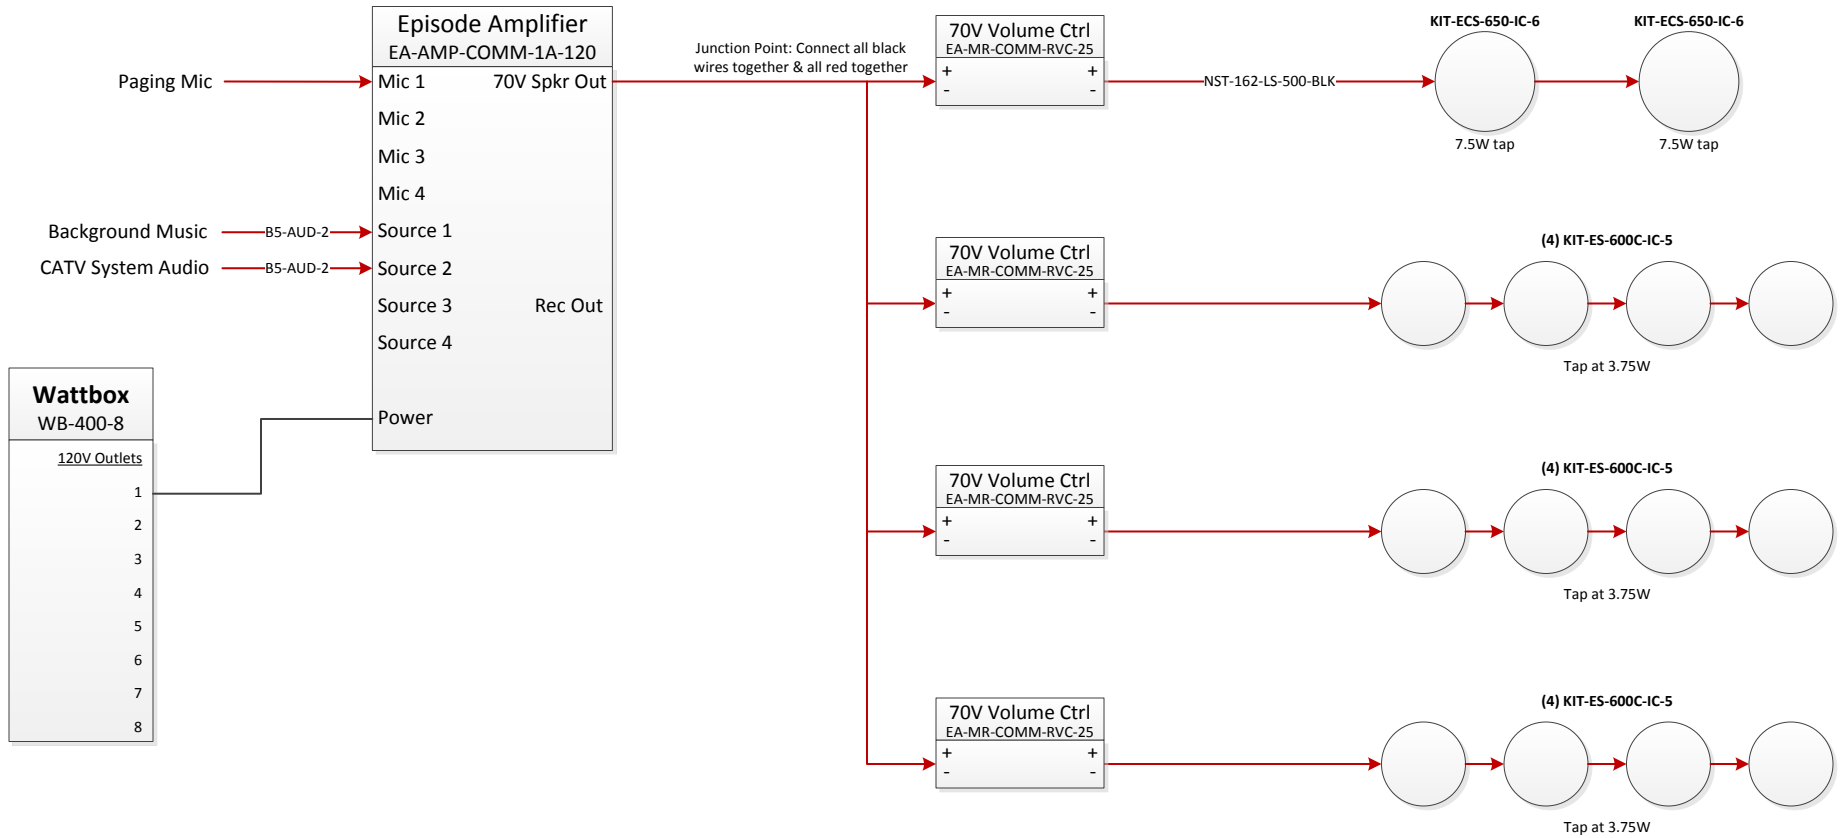

70 Volt Multi Zone Single Amp Audio System

Legend

- Audio
- Video
- Control
- Power

Notes:

1. Amp handles mixing, mic ducking, and master level control.
2. Various combinations of speaker models and quantities can be used, but the sum of all speaker taps on a single volume control should not exceed 25 watts.
3. The sum of all speaker taps should not exceed 100 watts per amp.