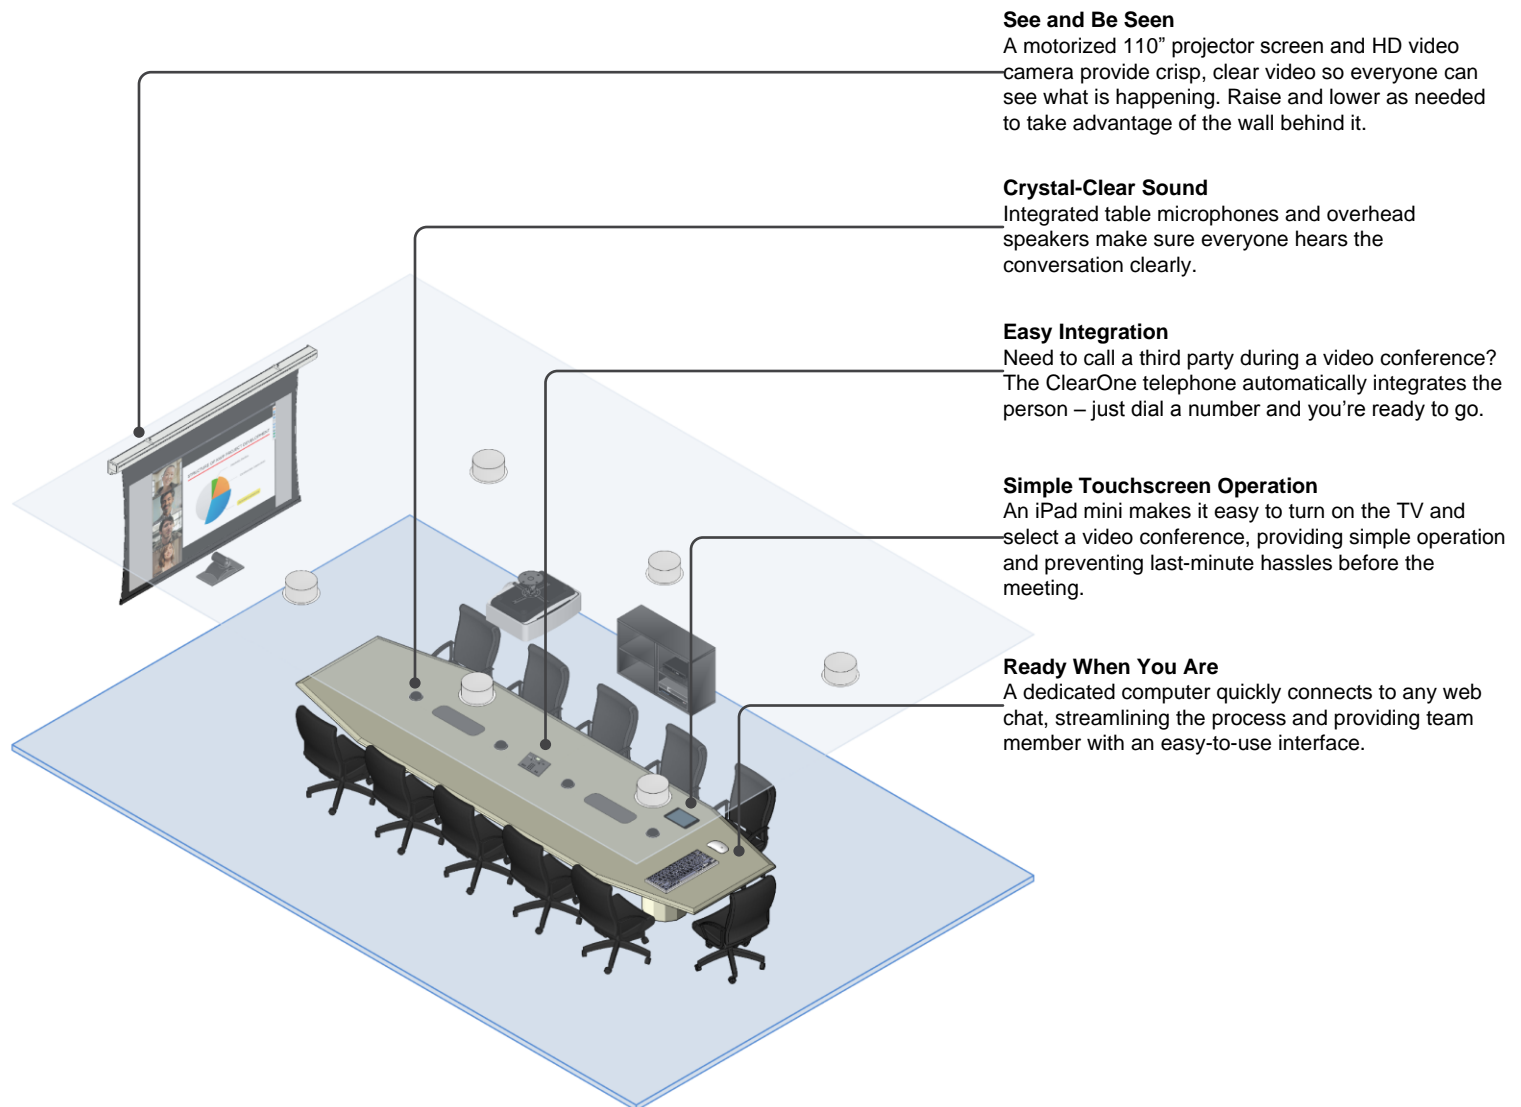

20 Seat Large Skype Conference Room

Description

This 20-person room is the perfect choice for an entry-level integrated video conference system. A dedicated computer makes it easy to use web chats such as Skype, Webex and GoToMeeting, while the 110" projector screen gives everyone a great view. Integrated table microphones and overhead speakers provide crystal-clear audio, and operation is simplified thanks to an iPad Mini touchscreen.

Features

- Dedicated room computer for quick connection to Skype, Webex and other web chats
- Integrated table microphones and overhead speakers for clear audio
- ClearOne telephone with a dedicated dialer
- Simple touchscreen operation via an iPad Mini
- 110" projector screen and HD video camera

20 Seat Large Skype Conference Room

Legend

- Audio
- Video
- Control
- Power

Notes:

1. A dedicated computer makes it easy to use web chats such as Skype, Webex and GoToMeeting.
2. Simplified control thanks to an iPad Mini and URC's Total Control.