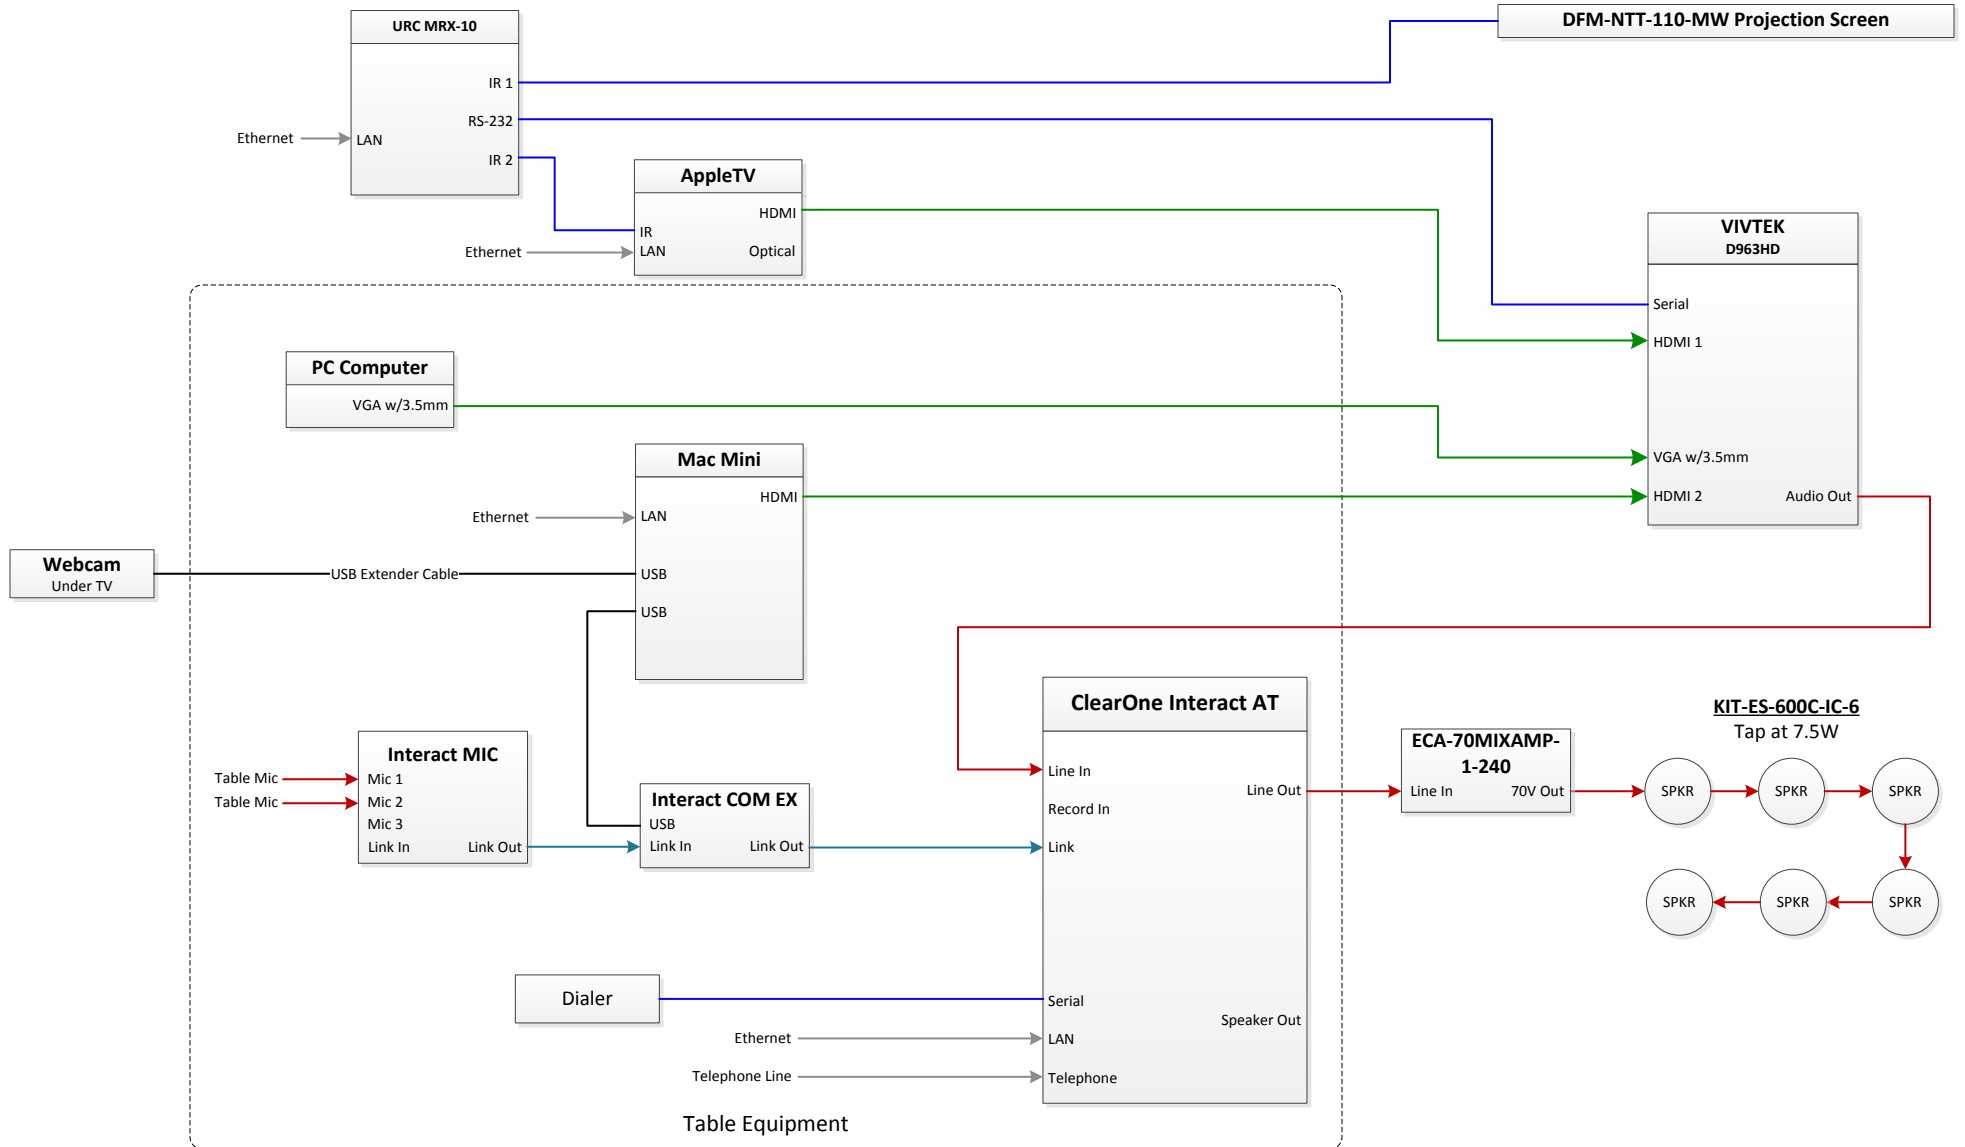

20 Seat Large Skype Conference Room

Description

This 20-person room is the perfect choice for an entry-level integrated video conference system. A dedicated computer makes it easy to use web chats such as Skype, Webex and GoToMeeting, while the 110" projector screen gives everyone a great view. Integrated table microphones and overhead speakers provide crystal-clear audio, and operation is simplified thanks to an iPad Mini touchscreen.

Features

- Dedicated room computer for quick connection to Skype, Webex and other web chats
- Integrated table microphones and overhead speakers for clear audio
- ClearOne telephone with a dedicated dialer
- Simple touchscreen operation via an iPad Mini
- 110" projector screen and HD video camera

20 Seat Large Skype Conference Room

Legend

- Audio
- Video
- Control
- Power

Notes:

1. A dedicated computer makes it easy to use web chats such as Skype, Webex and GoToMeeting.
2. Simplified control thanks to an iPad Mini and URC's Total Control.