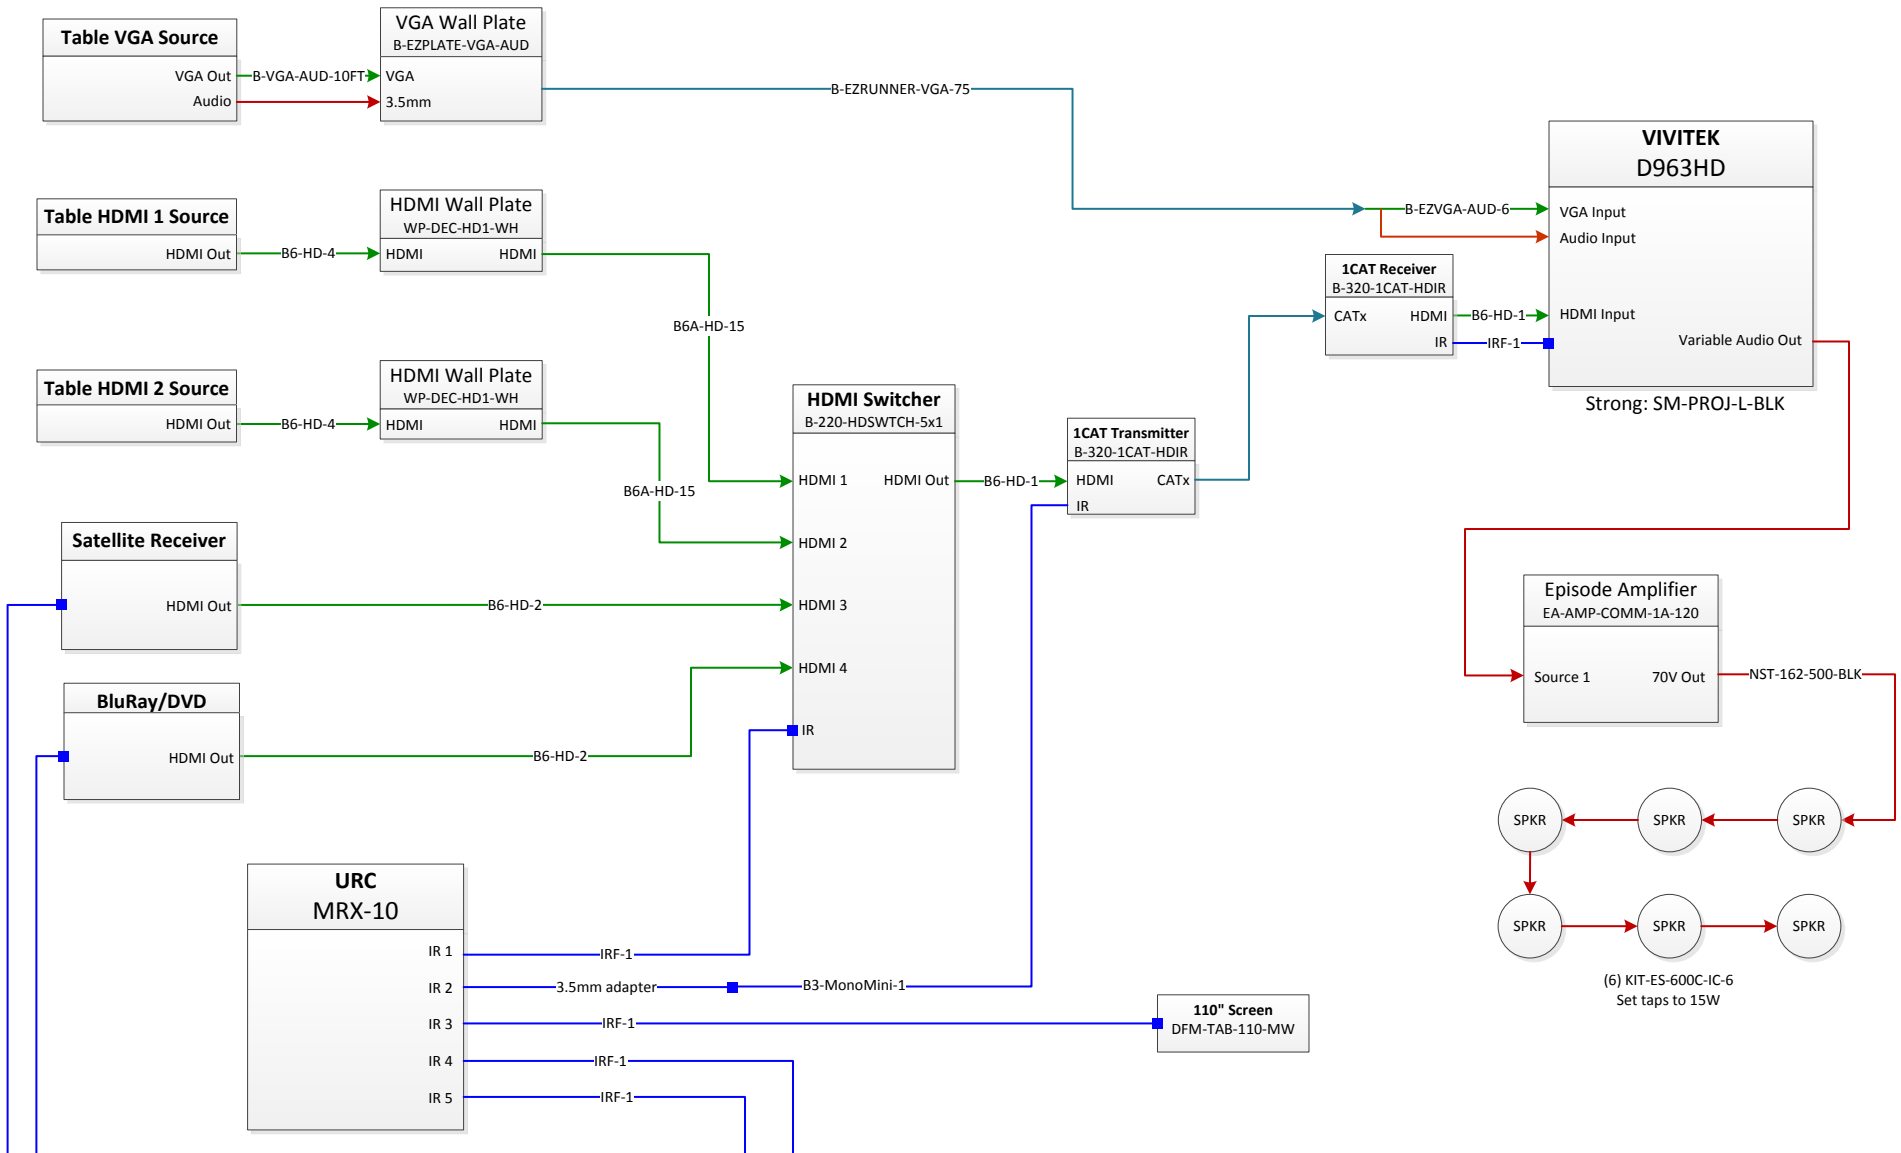

Now You See It...

When not in use the motorized screen rolls up, providing access to a whiteboard or simply to tidy up the room's appearance.

Ready When You Are

Projector is mounted to the ceiling and calibrated - no last minute fumbling or adjustments are required to create the perfect presentation.

No Trip Wires

Cables and connections are through the table, not across the floor, and all equipment is securely located in a credenza.

Easy Operation

Walk into the room and press one button on the touchscreen remote to start presenting.

Be Seen & Heard

Video is only half of the presentation. Hear the rest of it clearly through speakers recessed into the ceiling.

Features

- Projector and large motorized screen
- Computer, DVD/BluRay and Satellite sources
- Computer connections hidden inside conference table
- Equipment tucked away in credenza
- Recessed in-ceiling speakers for presentations and videos
- Simple operation using URC's Total Control touchscreen remote

Large Conference Room (12-20 Seats)

Legend

- Audio
- Video
- Control
- Power

Notes:

- Projector throw distance is 12' - 19' for this model and screen size. This may vary depending on screen size and projector model.