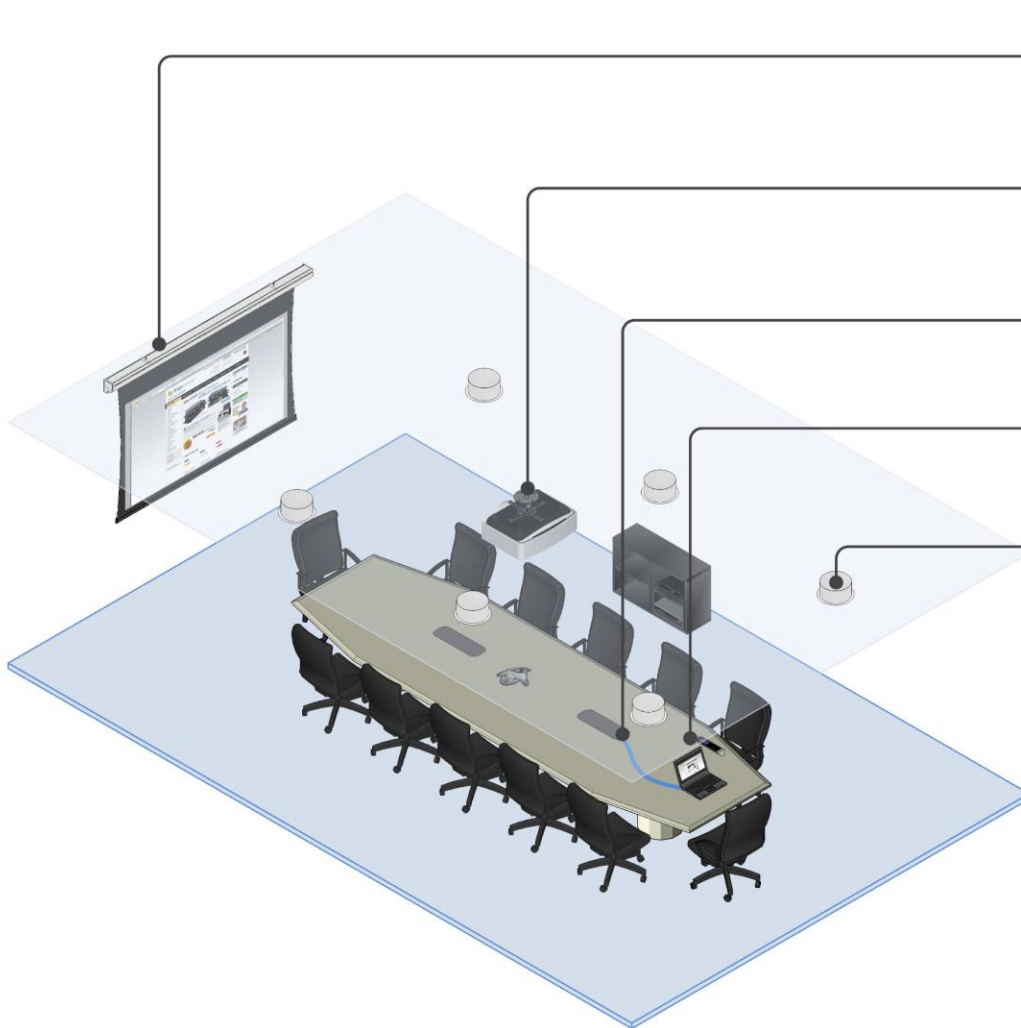

Large Conference Room (12-20 Seats)

Description

This 12-20 person full-featured conference room is perfect for companies where group collaboration is essential. It offers easy viewing of Satellite, BluRay and computers on a large front projection screen. A programmable touchscreen remote provides simple one-button operation of the entire system.

Now You See It...

When not in use the motorized screen rolls up, providing access to a whiteboard or simply to tidy up the room's appearance.

Ready When You Are

Projector is mounted to the ceiling and calibrated - no last minute fumbling or adjustments are required to create the perfect presentation.

No Trip Wires

Cables and connections are through the table, not across the floor, and all equipment is securely located in a credenza.

Easy Operation

Walk into the room and press one button on the touchscreen remote to start presenting.

Be Seen & Heard

Video is only half of the presentation. Hear the rest of it clearly through speakers recessed into the ceiling.

Features

- Projector and large motorized screen
- Computer, DVD/BluRay and Satellite sources
- Computer connections hidden inside conference table
- Equipment tucked away in credenza
- Recessed in-ceiling speakers for presentations and videos
- Simple operation using URC's Total Control touchscreen remote