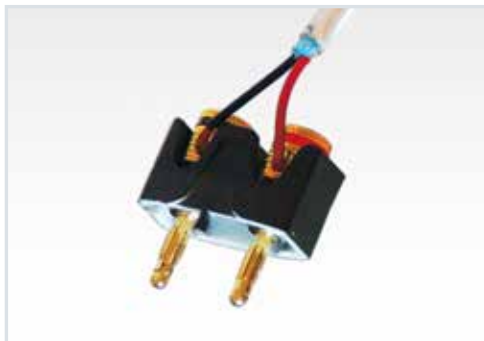

Removable speaker wire terminal.