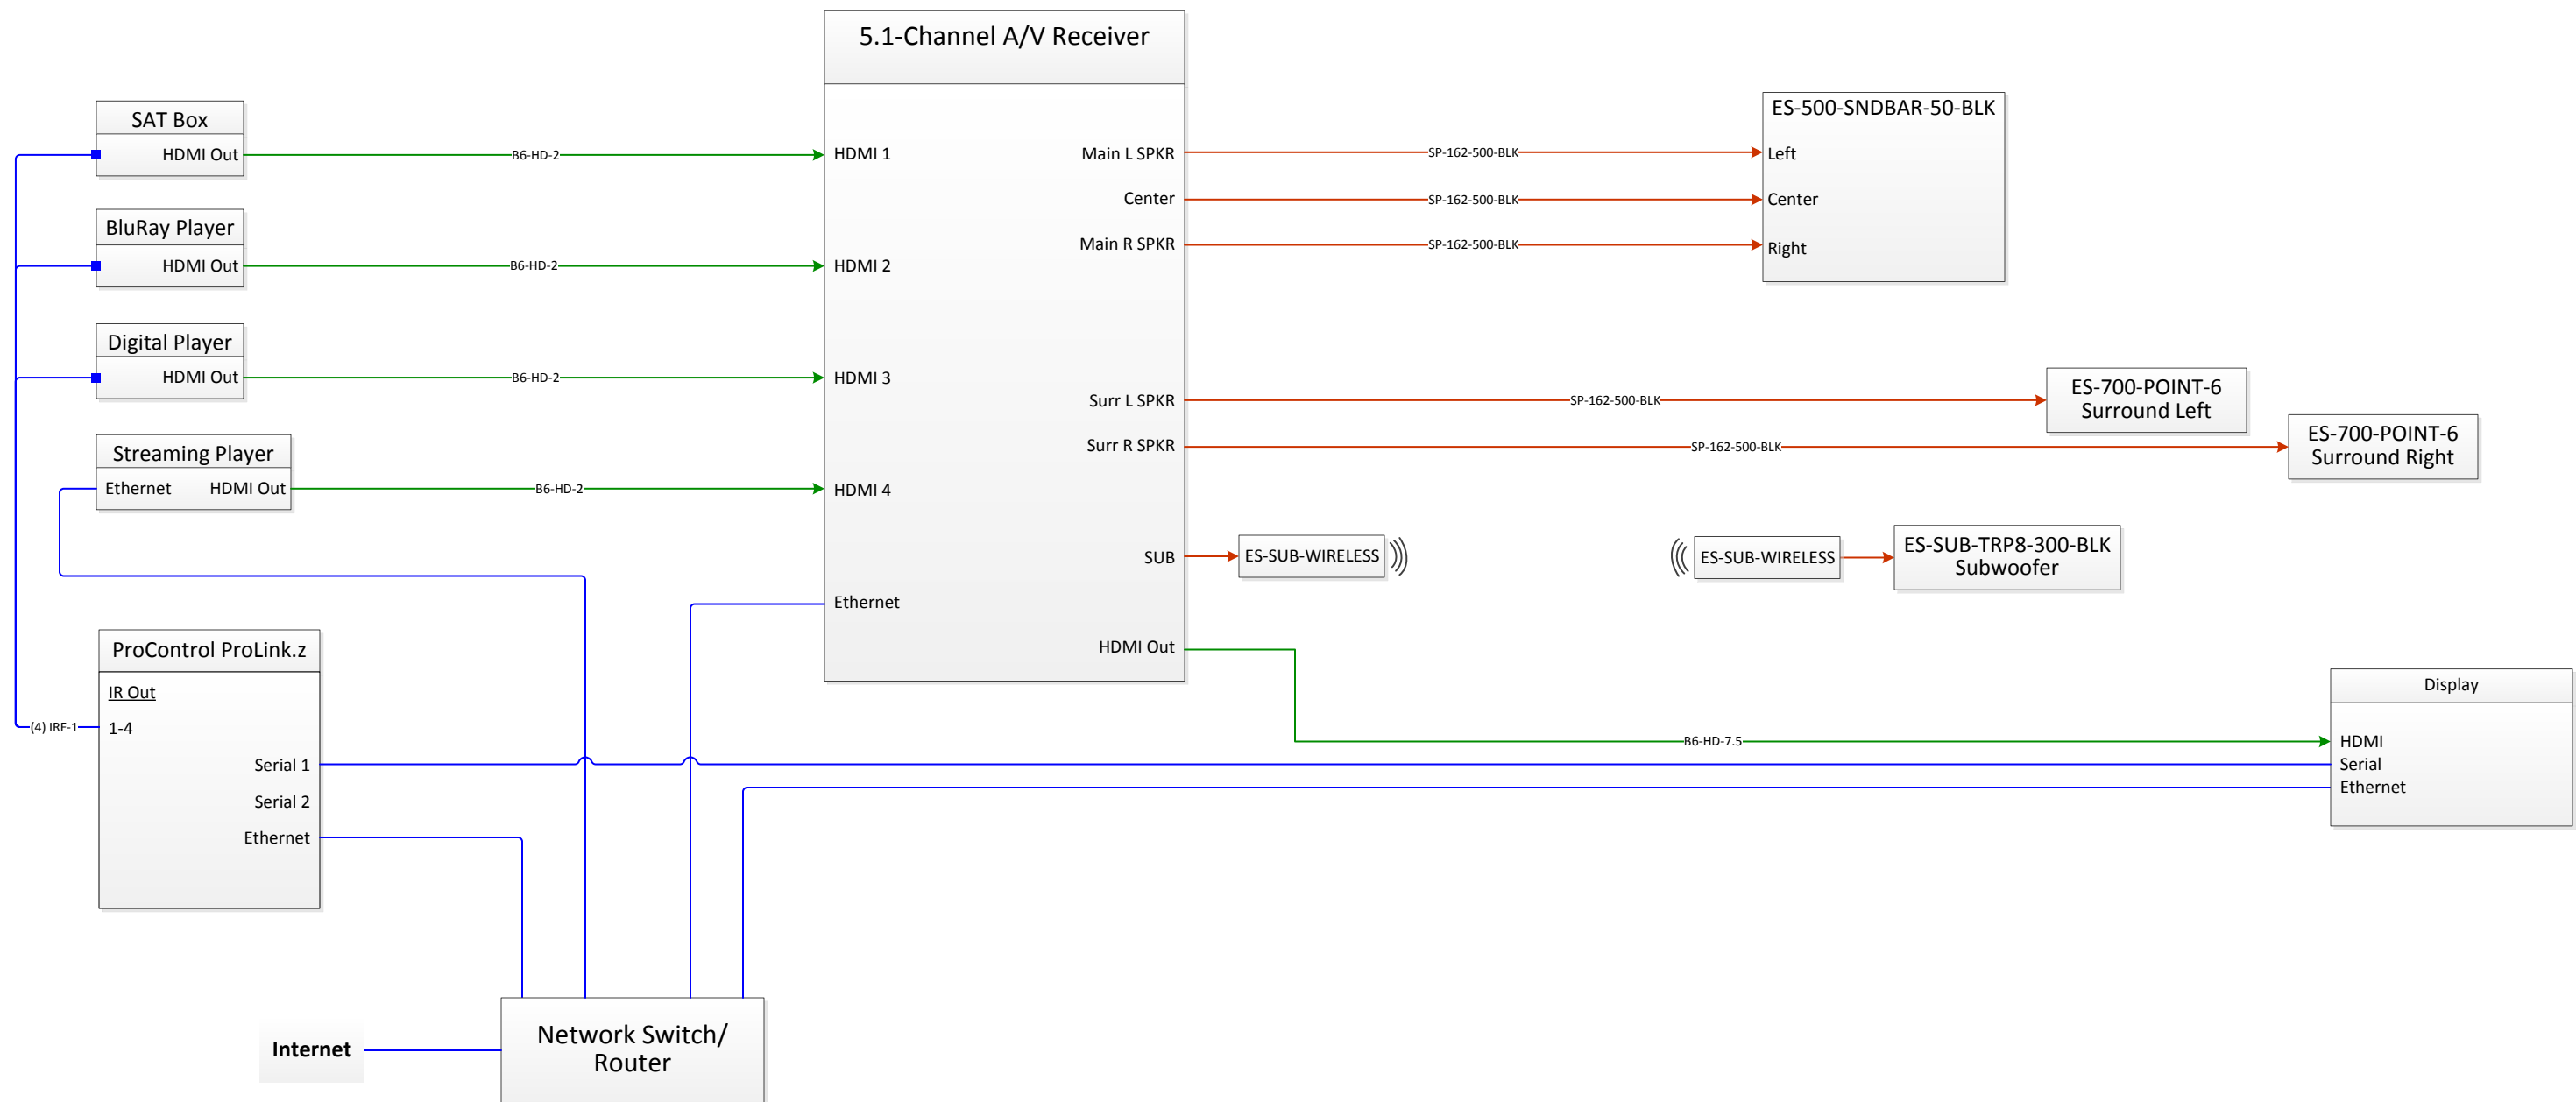

Cut the Clutter

The super-slim soundbar and in-ceiling surround speakers blend into the décor without compromising performance. A wireless kit allows placement of the subwoofer almost anywhere in the room.

Simple Control

Walk into the room and press a single button on the touchscreen remote to start the show.

Features

- Large LCD Display with Articulating Mount
- Super-slim soundbar, in-ceiling surround speakers, and a triple 8" subwoofer with wireless kit
- HDMI Inputs for Satellite, BluRay, and Streaming Player
- Products mounted inside racks and safely tucked away inside cabinet
- One-button operation using Pro Control touchscreen remote

Legend

- Audio (Red arrow)
- Video (Green arrow)
- Control (Blue arrow)
- Power (Black arrow)