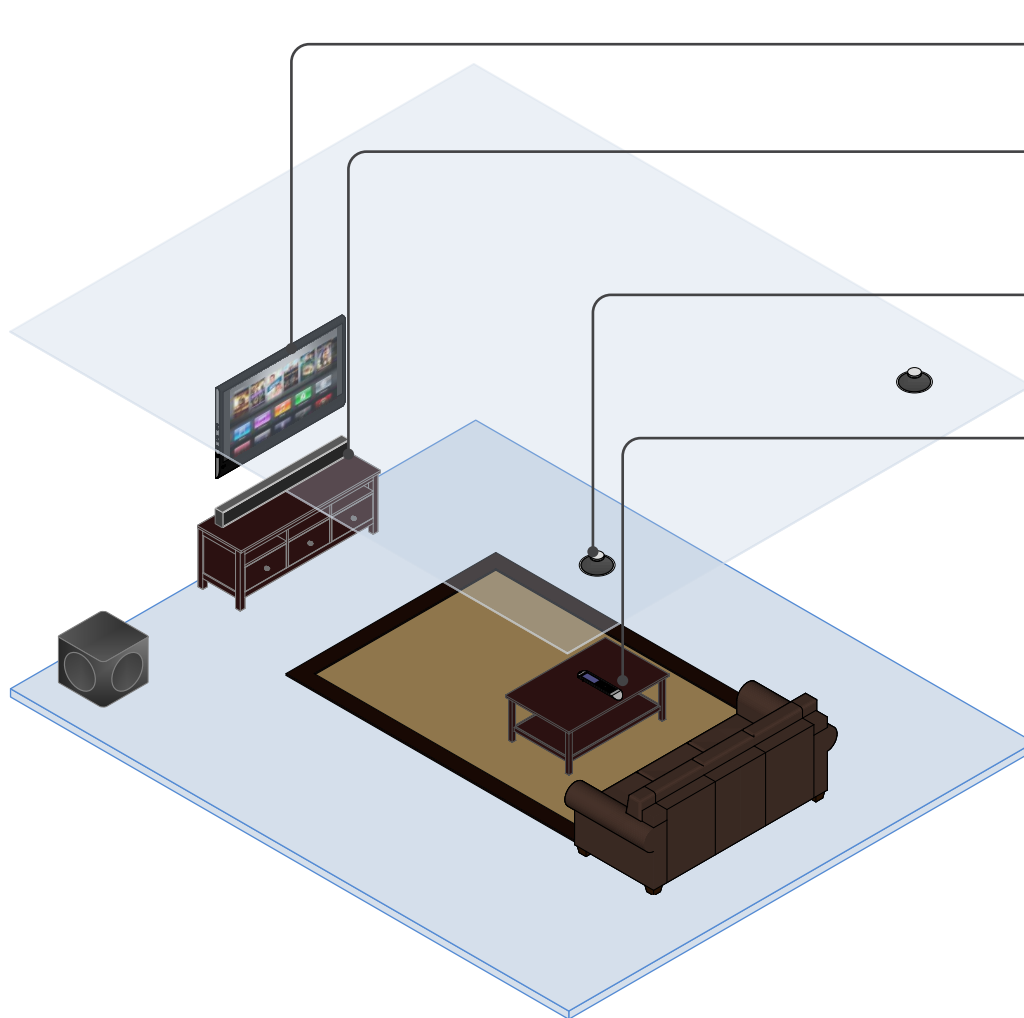

Description

This elegant living room system delivers big picture and big sound to bring movies, TV shows and games to life. A large LCD display on an adjustable articulating mount provides the optimum viewing angle, while a sleek soundbar and powerful subwoofer deliver impressive sound from your favorite sources.

Bigger Is Better

With a large LCD display, high definition movies, TV shows and games have never looked better.

Hear the Difference

A premium soundbar, in-ceiling surround speakers and a subwoofer provide unsurpassed detail and impact.

Cut the Clutter

The super-slim soundbar and in-ceiling surround speakers blend into the décor without compromising performance. A wireless kit allows placement of the subwoofer almost anywhere in the room.

Simple Control

Walk into the room and press a single button on the touchscreen remote to start the show.

Features

- Large LCD Display with Articulating Mount
- Super-slim soundbar, in-ceiling surround speakers, and a triple 8" subwoofer with wireless kit
- HDMI Inputs for Satellite, BluRay, and Streaming Player
- Products mounted inside racks and safely tucked away inside cabinet
- One-button operation using Pro Control touchscreen remote