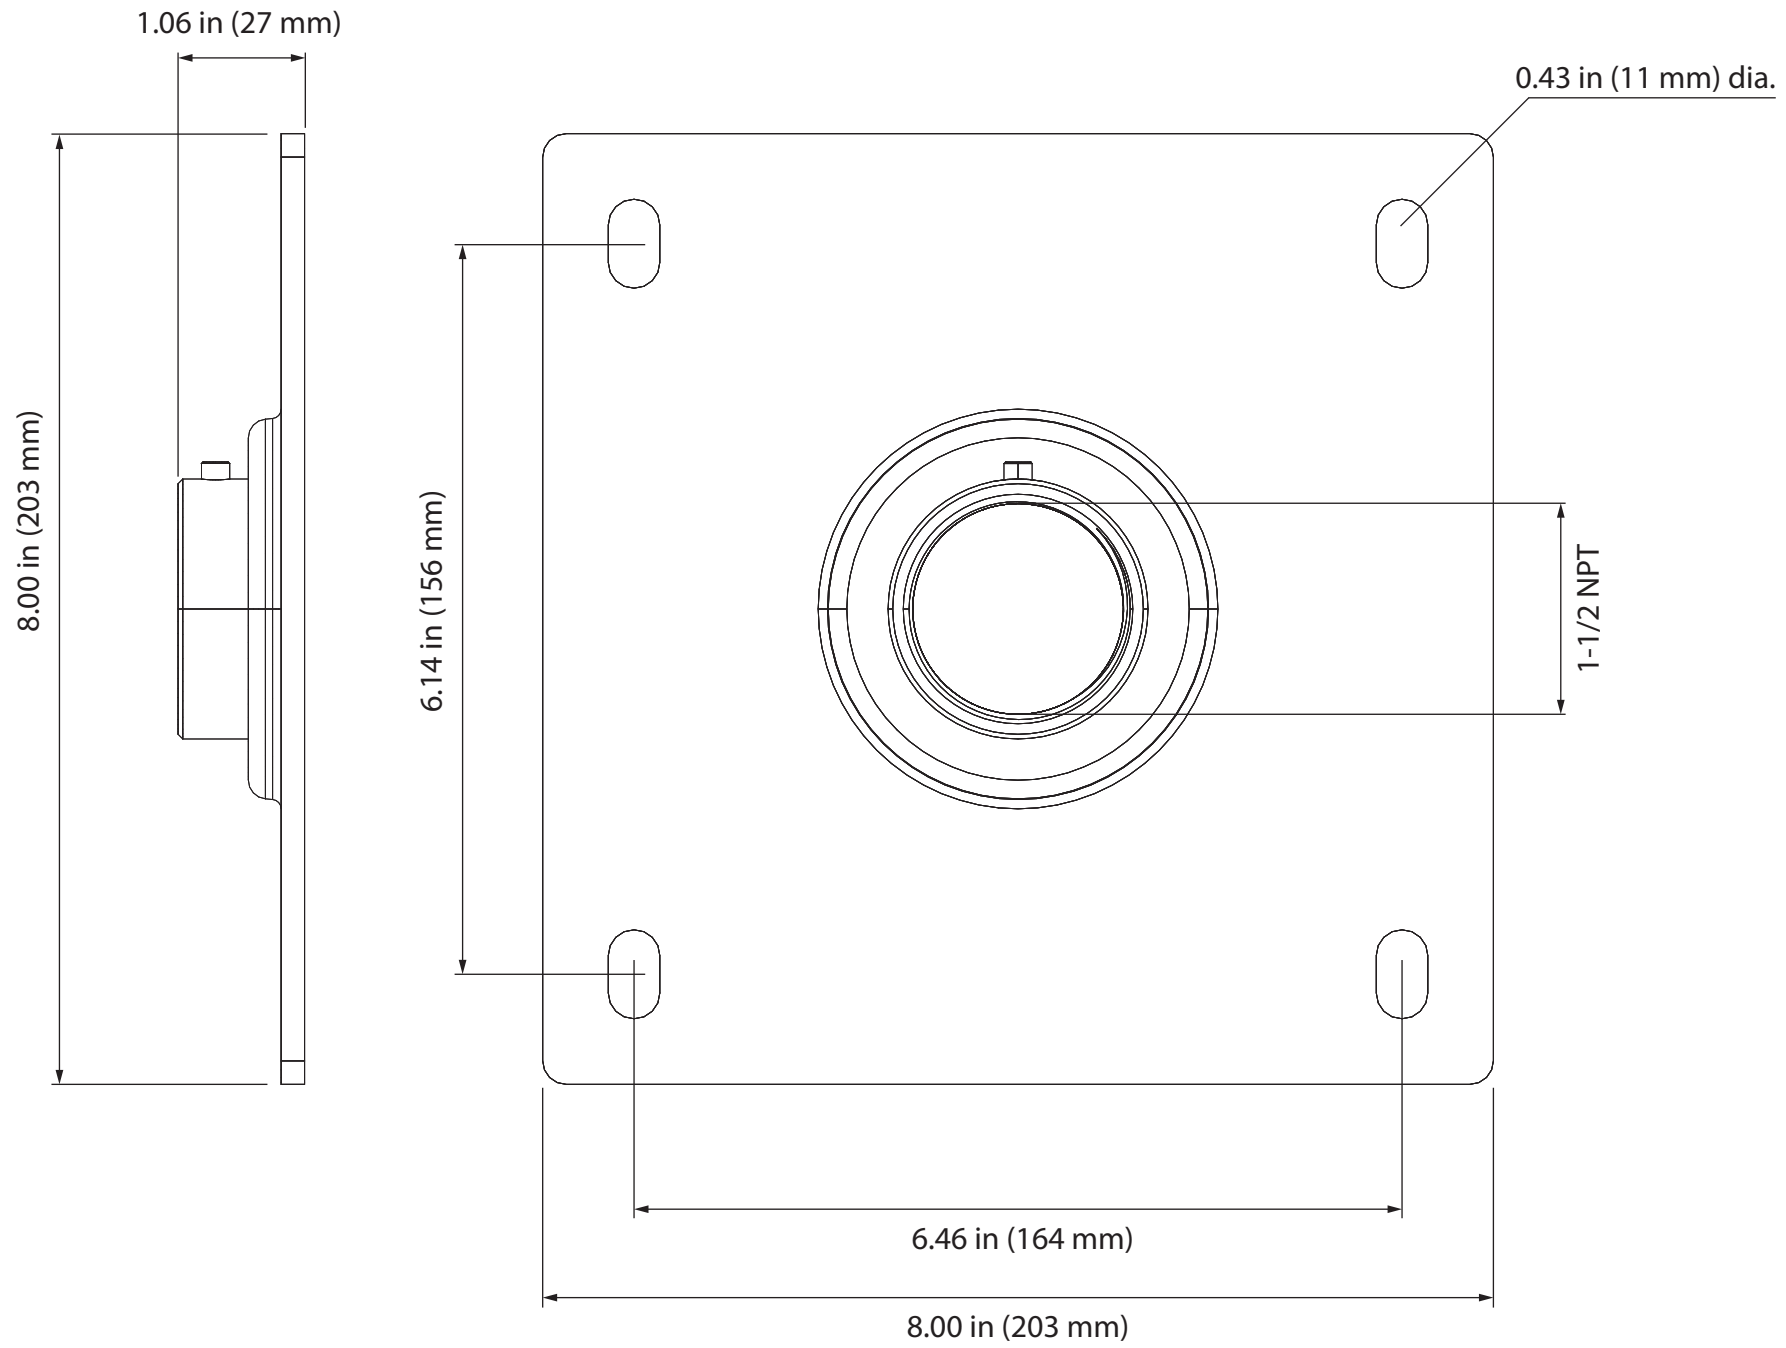

Ceiling Plate 8 inch

PROPRIETARY AND CONFIDENTIAL

CUSTOMER PRINT

SIZE	DRAWING NUMBER	DWG REV
B	SM-CB-CM-SPLT-8-BLK, -WHT	A
DO NOT SCALE DRAWING		SHEET 1 of 1