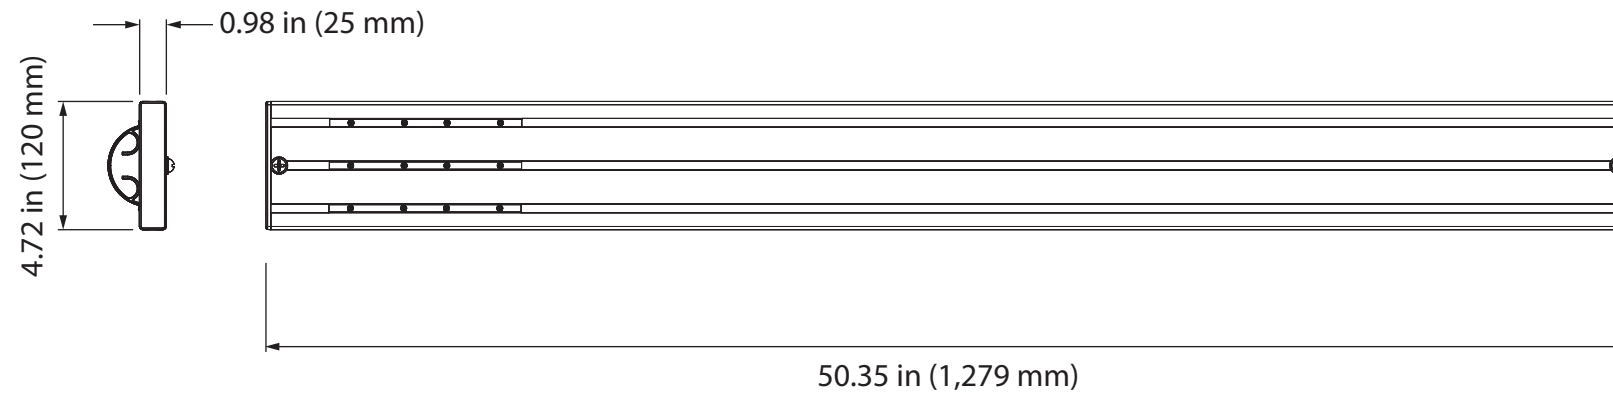

Ceiling Mount Strut
Support Beam
50 inch

PROPRIETARY AND CONFIDENTIAL

CUSTOMER PRINT		
SIZE B	DRAWING NUMBER SM-CB-CM-ST-50	DWG REV A
DO NOT SCALE DRAWING		SHEET 1 of 1