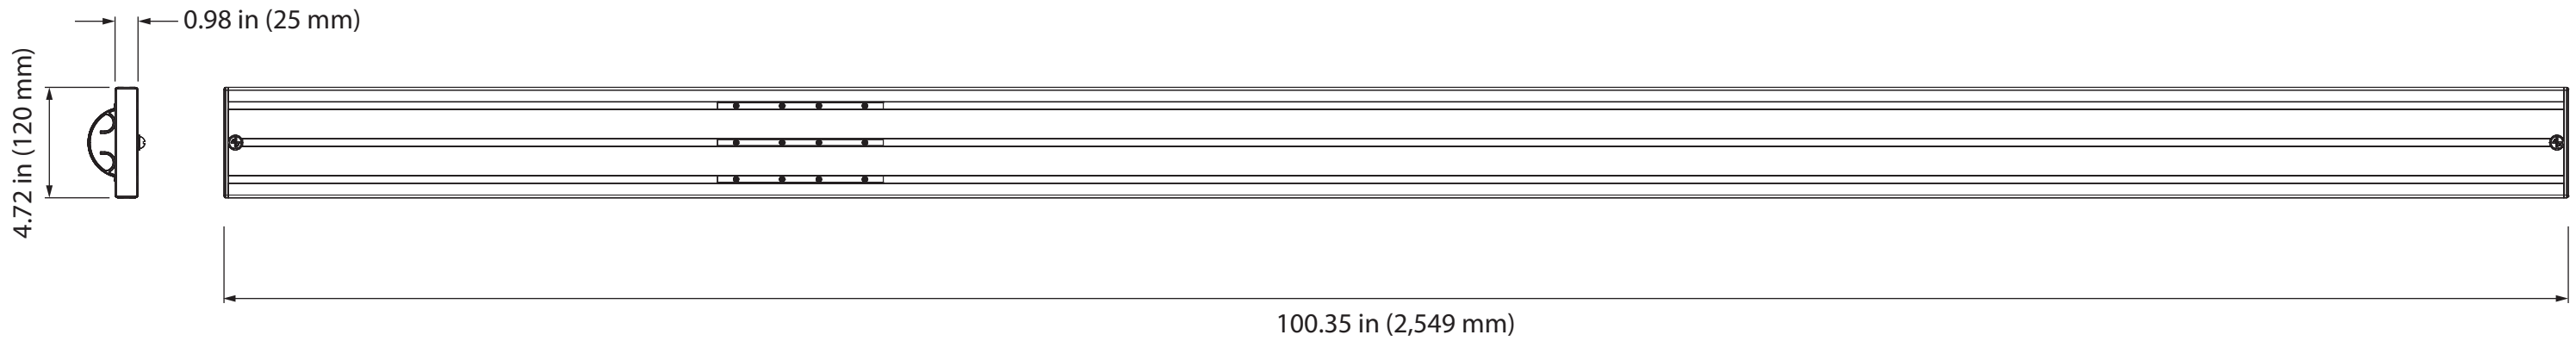

Ceiling Mount Strut
Support Beam
100 inch

PROPRIETARY AND CONFIDENTIAL
THE INFORMATION CONTAINED IN THIS DRAWING IS THE SOLE PROPERTY OF STRONG MOUNTS AND LIFTS. ANY REPRODUCTION IN PART OR AS A WHOLE WITHOUT THE WRITTEN PERMISSION OF SNAP ONE IS PROHIBITED.

CUSTOMER PRINT		
SIZE B	DRAWING NUMBER SM-CB-CM-ST-100	DWG REV A
DO NOT SCALE DRAWING		SHEET 1 of 1