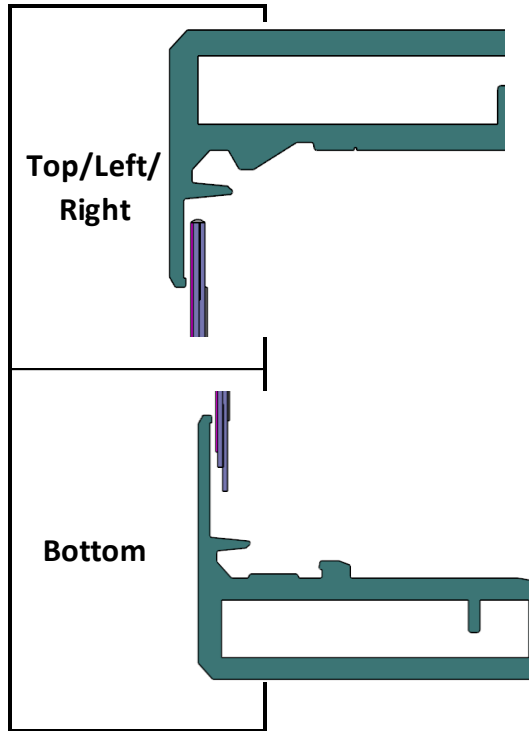

85" Terrace LST9C

**Dimensions in millimeters (+ / - 0.1 mm)*

LST9C 85" Cover and Rear Dimension

	85"
WALL MOUNT(A*B)	600 * 400
C	654.6
D	260.3
E	434.3

85" Terrace LST9C

**Dimensions in millimeters (+ / - 0.1 mm)*

LST9C 85" Rear View Dimension

85" Terrace LST9C

**Dimensions in millimeters (+ / - 0.1 mm)*

LST9C 85" Bezel Size

	LST9C
	85"
Top/Left/ Right	19.9
Bottom	24.3

85" Terrace LST9C

**Dimensions in millimeters (+ / - 0.1 mm)*

2023 New Model IR Sensor Information

Product	Series	Inch	Item	Sensor Position	DIMENSION		
					A	B	C
	Terrace	85	QN85LST9CAFXZA	Right	1801.9	57.6	54.3