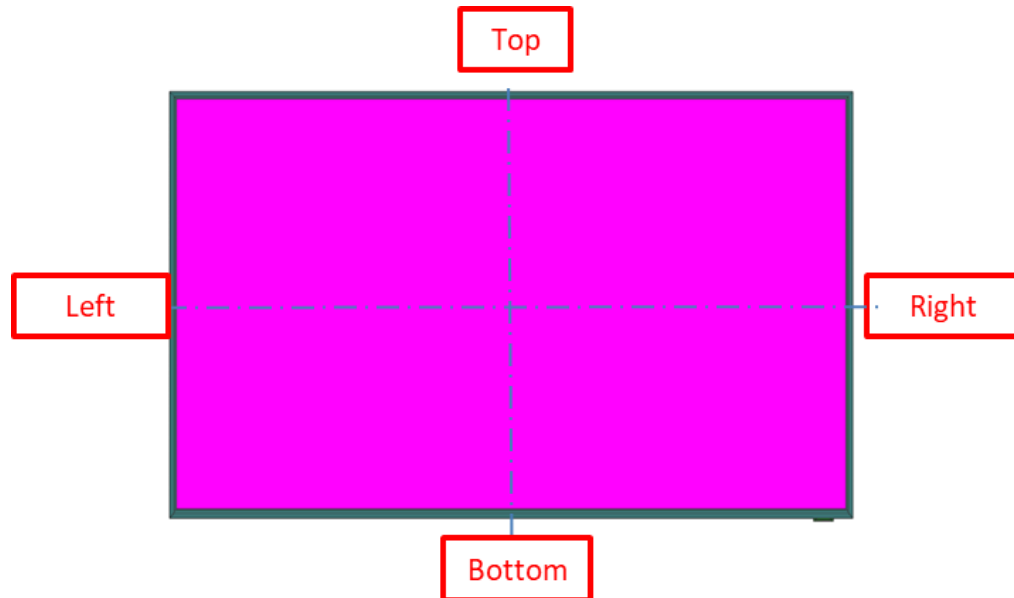

85" Terrace LST9C

**Dimensions in millimeters (+ / - 0.1 mm)*

LST9C 85" Set Dimension

	85"
SET(With stand) (W * H * D)	N/A
SET(Without stand) (W * H1(H2) * D1(D2))	1913.8 * 1099.2(1104.8) * 69.8(49.8)
Front Opening Area (A * B * C)	1874.0 * 1055.0 * 2150.6
Wall Mount (a * b)	600 * 400
Packing Out (W * H * D)	2087 * 1256 * 265
Net Weight (With stand) Kg	N/A
Net Weight (Without stand) Kg	58.2
Gross Weight Kg	73.3

85" Terrace LST9C

**Dimensions in millimeters (+ / - 0.1 mm)*

LST9C 85" Cover and Rear Dimension

	85"
WALL MOUNT(A*B)	600 * 400
C	654.6
D	260.3
E	434.3

85" Terrace LST9C

**Dimensions in millimeters (+ / - 0.1 mm)*

LST9C 85" Rear View Dimension

85" Terrace LST9C

**Dimensions in millimeters (+ / - 0.1 mm)*

LST9C 85" Bezel Size

	LST9C
	85"
Top/Left/ Right	19.9
Bottom	24.3

85" Terrace LST9C

**Dimensions in millimeters (+ / - 0.1 mm)*

2023 New Model IR Sensor Information

Product	Series	Inch	Item	Sensor Position	DIMENSION		
					A	B	C
	Terrace	85	QN85LST9CAFXZA	Right	1801.9	57.6	54.3