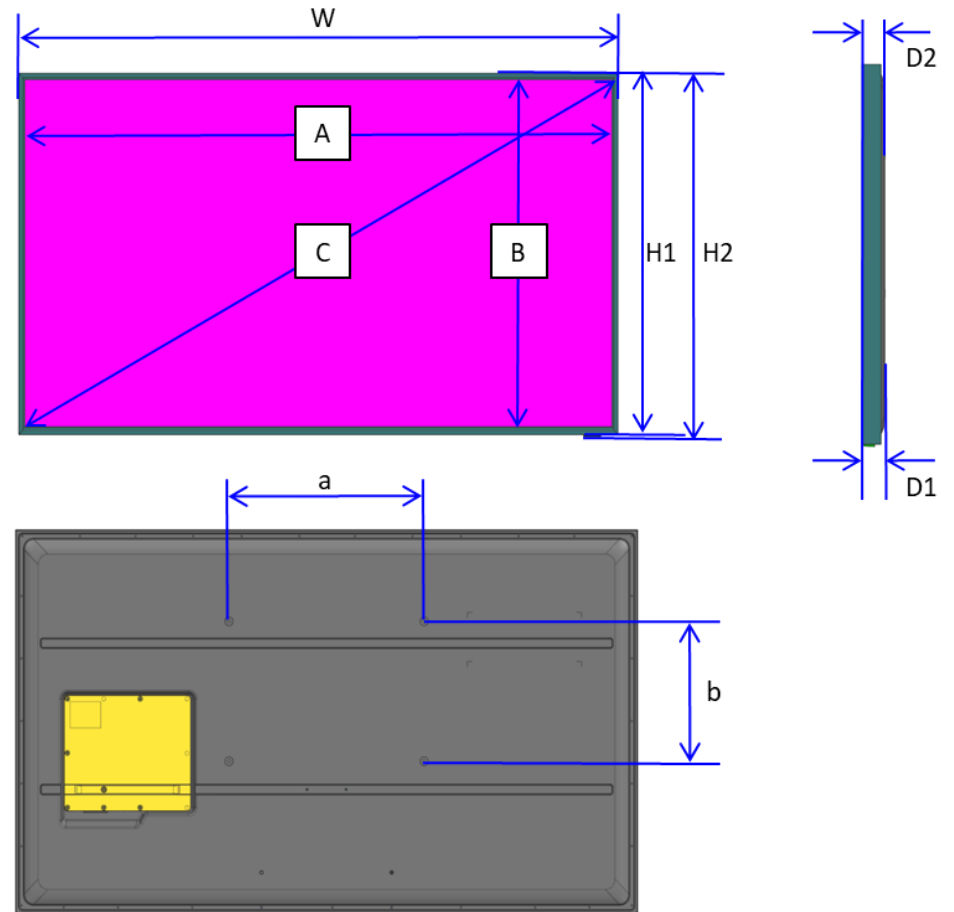

85" Terrace LST9C

**Dimensions in millimeters (+ / - 0.1 mm)*

LST9C 85" Set Dimension

	85"
SET(With stand) (W * H * D)	N/A
SET(Without stand) (W * H1(H2) * D1(D2))	1913.8 * 1099.2(1104.8) * 69.8(49.8)
Front Opening Area (A * B * C)	1874.0 * 1055.0 * 2150.6
Wall Mount (a * b)	600 * 400
Packing Out (W * H * D)	2087 * 1256 * 265
Net Weight (With stand) Kg	N/A
Net Weight (Without stand) Kg	58.2
Gross Weight Kg	73.3

85" Terrace LST9C

**Dimensions in millimeters (+ / - 0.1 mm)*

LST9C 85" Cover and Rear Dimension

	85"
WALL MOUNT(A*B)	600 * 400
C	654.6
D	260.3
E	434.3

85" Terrace LST9C

**Dimensions in millimeters (+ / - 0.1 mm)*

LST9C 85" Rear View Dimension

85" Terrace LST9C

**Dimensions in millimeters (+ / - 0.1 mm)*

LST9C 85" Bezel Size

	LST9C
	85"
Top/Left/ Right	19.9
Bottom	24.3

85" Terrace LST9C

**Dimensions in millimeters (+ / - 0.1 mm)*

2023 New Model IR Sensor Information

Product	Series	Inch	Item	Sensor Position	DIMENSION		
					A	B	C
	Terrace	85	QN85LST9CAFXZA	Right	1801.9	57.6	54.3