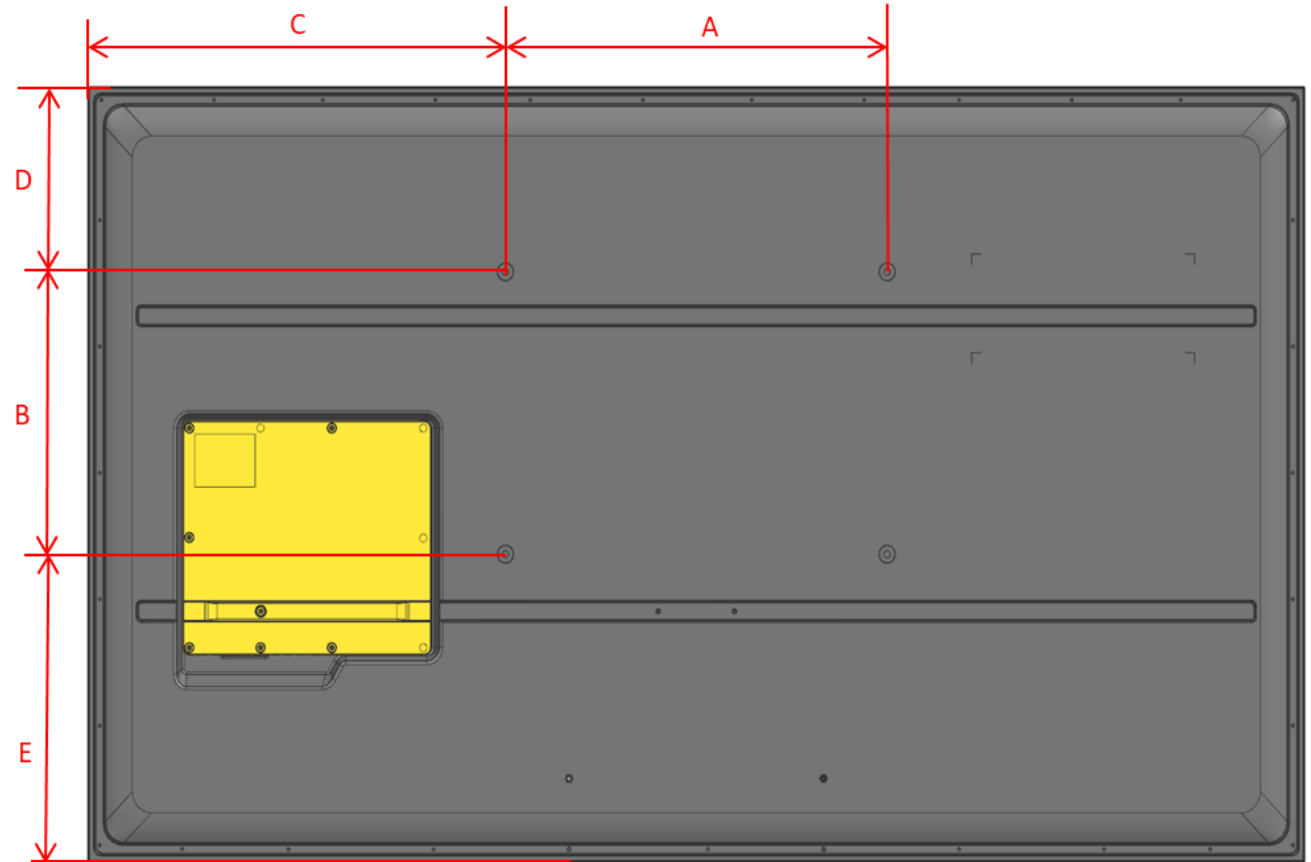

85" Terrace LST9C

**Dimensions in millimeters (+ / - 0.1 mm)*

LST9C 85" Set Dimension

	85"
SET(With stand) (W * H * D)	N/A
SET(Without stand) (W * H1(H2) * D1(D2))	1913.8 * 1099.2(1104.8) * 69.8(49.8)
Front Opening Area (A * B * C)	1874.0 * 1055.0 * 2150.6
Wall Mount (a * b)	600 * 400
Packing Out (W * H * D)	2087 * 1256 * 265
Net Weight (With stand) Kg	N/A
Net Weight (Without stand) Kg	58.2
Gross Weight Kg	73.3

85" Terrace LST9C

**Dimensions in millimeters (+ / - 0.1 mm)*

LST9C 85" Cover and Rear Dimension

	85"
WALL MOUNT(A*B)	600 * 400
C	654.6
D	260.3
E	434.3

85" Terrace LST9C

**Dimensions in millimeters (+ / - 0.1 mm)*

LST9C 85" Rear View Dimension

85" Terrace LST9C

**Dimensions in millimeters (+ / - 0.1 mm)*

LST9C 85" Bezel Size

	LST9C
	85"
Top/Left/ Right	19.9
Bottom	24.3

85" Terrace LST9C

**Dimensions in millimeters (+ / - 0.1 mm)*

2023 New Model IR Sensor Information

Product	Series	Inch	Item	Sensor Position	DIMENSION		
					A	B	C
	Terrace	85	QN85LST9CAFXZA	Right	1801.9	57.6	54.3