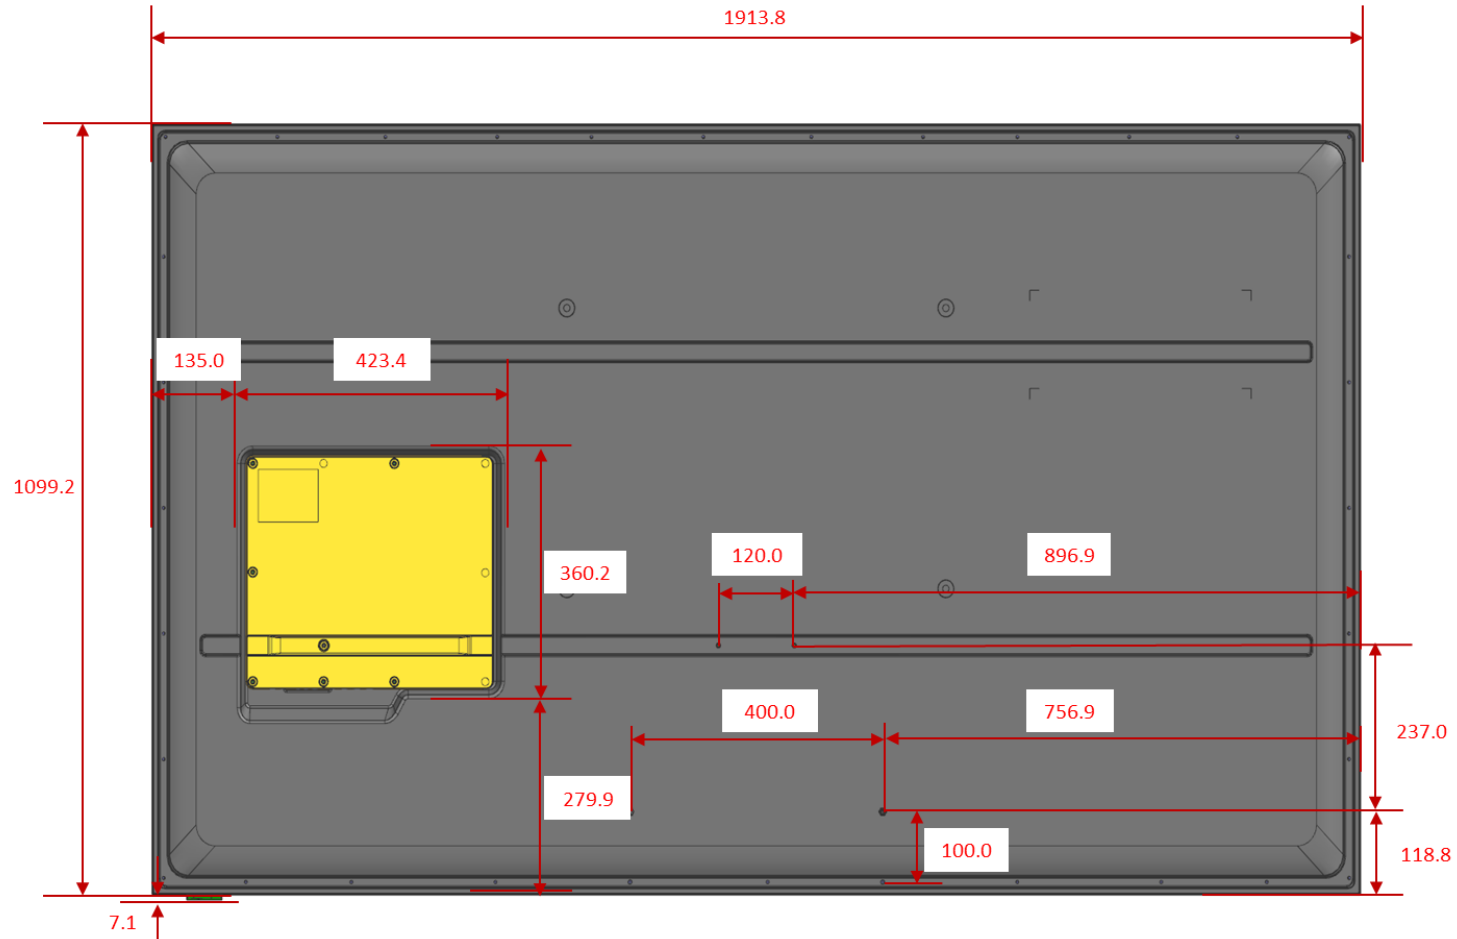

85" Terrace LST9C

**Dimensions in millimeters (+ / - 0.1 mm)*

LST9C 85" Set Dimension

	85"
SET(With stand) (W * H * D)	N/A
SET(Without stand) (W * H1(H2) * D1(D2))	1913.8 * 1099.2(1104.8) * 69.8(49.8)
Front Opening Area (A * B * C)	1874.0 * 1055.0 * 2150.6
Wall Mount (a * b)	600 * 400
Packing Out (W * H * D)	2087 * 1256 * 265
Net Weight (With stand) Kg	N/A
Net Weight (Without stand) Kg	58.2
Gross Weight Kg	73.3

85" Terrace LST9C

**Dimensions in millimeters (+ / - 0.1 mm)*

LST9C 85" Cover and Rear Dimension

	85"
WALL MOUNT(A*B)	600 * 400
C	654.6
D	260.3
E	434.3

85" Terrace LST9C

**Dimensions in millimeters (+ / - 0.1 mm)*

LST9C 85" Rear View Dimension

85" Terrace LST9C

**Dimensions in millimeters (+ / - 0.1 mm)*

LST9C 85" Bezel Size

	LST9C
	85"
Top/Left/ Right	19.9
Bottom	24.3

85" Terrace LST9C

**Dimensions in millimeters (+ / - 0.1 mm)*

2023 New Model IR Sensor Information

Product	Series	Inch	Item	Sensor Position	DIMENSION		
					A	B	C
	Terrace	85	QN85LST9CAFXZA	Right	1801.9	57.6	54.3