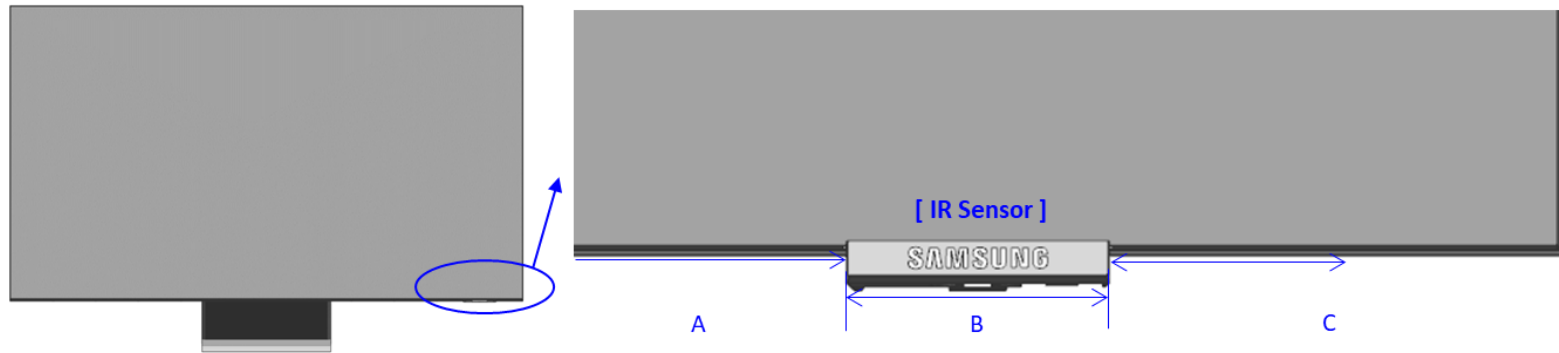

85" Terrace LST9C

*Dimensions in millimeters (+ / - 0.1 mm)

2023 New Model IR Sensor Information

Product	Series	Inch	Item	Sensor Position	DIMENSION		
					A	B	C
	Terrace	85	QN85LST9CAFXZA	Right	1801.9	57.6	54.3