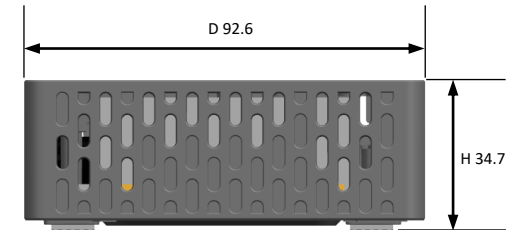

Frame 32"

**Dimensions in millimeters (+ / - 0.1 mm)*

32LS03C Set Dimension

	32"
SET(With stand) - Horizontal 1.5(1)° (W * H1 * D1) mm	727.3*451.9*143.3
SET(With stand) - Horizontal 10.5(11.5)° (W * H2 * D2) mm	727.3*440.1*150.4
SET(With stand) - Vertical 10.5(11.5)° (W * H3 * D3) mm	426.8*739.9*150.5
SET(Without stand) (W * H(H4) * D) mm	727.3*421.9(426.8)*25.5
* Front Opening Area (A * B * C) mm	703.1*397.6*806.1
Wall Mount (VESA) (a * b) mm	N/A
Packing Out (W * H * D) mm	815 * 507 * 119
Net Weight (With stand) Kg	5.22kg
Net Weight (Without stand) Kg	5.11kg
Gross Weight Kg	7.82kg

32LS03C Cover and Rear-View Dimensions

	32LS03C
A (mm)	582.2
B (mm)	277.5
C (mm)	72.5
D (mm)	72.4
E (mm)	72.0

32LS03C Cover and Rear-View Dimensions

※ Measurement Method

- 1) Outermost dimension of SET is measured. (Chassis-Front & C/Rear)
→ Include CHASSIS FRONT
- 2) Location of Air Vent is indicated
- 3) Dimension is indicated only for parts that extrude from Rear

Frame 32"

**Dimensions in millimeters (+ / - 0.1 mm)*

	32LS03C
A (mm)	12.4
B (mm)	19.9

Frame 32"

**Dimensions in millimeters (+ / - 0.1 mm)*

32LS03C Stand Size

	32LS03C
STAND (W*H*D) mm	14.0*136.2*143.3

32LS03C Distance between the two ends of the Stand

A (mm)	32LS03C	
	Horizontal (A1)	Vertical (A2)
	591.2	286.5

Frame 32"

**Dimensions in millimeters (+ / - 0.1 mm)*

**32LS03C One Connect
Box and Cable**

Frame 32"

**Dimensions in millimeters (+ / - 0.1 mm)*