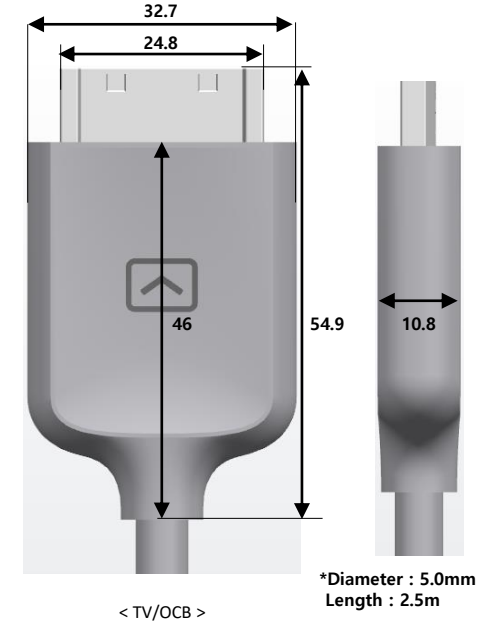

Frame 32"

**Dimensions in millimeters (+ / - 0.1 mm)*

32LS03C Set Dimension

	32"
SET(With stand) - Horizontal 1.5(1)° (W * H1 * D1) mm	727.3*451.9*143.3
SET(With stand) - Horizontal 10.5(11.5)° (W * H2 * D2) mm	727.3*440.1*150.4
SET(With stand) - Vertical 10.5(11.5)° (W * H3 * D3) mm	426.8*739.9*150.5
SET(Without stand) (W * H(H4) * D) mm	727.3*421.9(426.8)*25.5
* Front Opening Area (A * B * C) mm	703.1*397.6*806.1
Wall Mount (VESA) (a * b) mm	N/A
Packing Out (W * H * D) mm	815 * 507 * 119
Net Weight (With stand) Kg	5.22kg
Net Weight (Without stand) Kg	5.11kg
Gross Weight Kg	7.82kg

32LS03C Cover and Rear-View Dimensions

	32LS03C
A (mm)	582.2
B (mm)	277.5
C (mm)	72.5
D (mm)	72.4
E (mm)	72.0

32LS03C Cover and Rear-View Dimensions

※ Measurement Method

- 1) Outermost dimension of SET is measured. (Chassis-Front & C/Rear)
→ Include CHASSIS FRONT
- 2) Location of Air Vent is indicated
- 3) Dimension is indicated only for parts that extrude from Rear

Frame 32"

**Dimensions in millimeters (+ / - 0.1 mm)*

	32LS03C
A (mm)	12.4
B (mm)	19.9

Frame 32"

**Dimensions in millimeters (+ / - 0.1 mm)*

32LS03C Stand Size

	32LS03C
STAND (W*H*D) mm	14.0*136.2*143.3

32LS03C Distance between the two ends of the Stand

A (mm)	32LS03C	
	Horizontal (A1)	Vertical (A2)
	591.2	286.5

Frame 32"

**Dimensions in millimeters (+ / - 0.1 mm)*

**32LS03C One Connect
Box and Cable**

Frame 32"

**Dimensions in millimeters (+ / - 0.1 mm)*