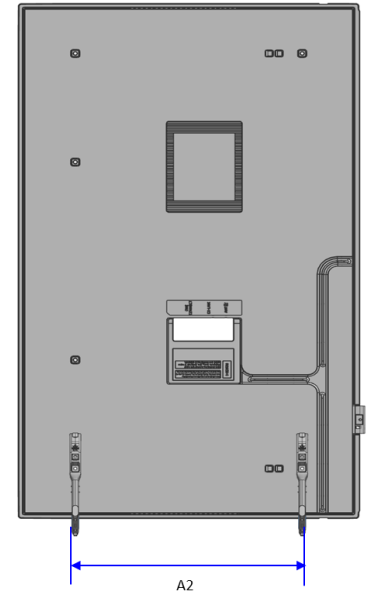

Frame 32"

**Dimensions in millimeters (+ / - 0.1 mm)*

32LS03C Set Dimension

	32"
SET(With stand) - Horizontal 1.5(1)° (W * H1 * D1) mm	727.3*451.9*143.3
SET(With stand) - Horizontal 10.5(11.5)° (W * H2 * D2) mm	727.3*440.1*150.4
SET(With stand) - Vertical 10.5(11.5)° (W * H3 * D3) mm	426.8*739.9*150.5
SET(Without stand) (W * H(H4) * D) mm	727.3*421.9(426.8)*25.5
* Front Opening Area (A * B * C) mm	703.1*397.6*806.1
Wall Mount (VESA) (a * b) mm	N/A
Packing Out (W * H * D) mm	815 * 507 * 119
Net Weight (With stand) Kg	5.22kg
Net Weight (Without stand) Kg	5.11kg
Gross Weight Kg	7.82kg

32LS03C Cover and Rear-View Dimensions

	32LS03C
A (mm)	582.2
B (mm)	277.5
C (mm)	72.5
D (mm)	72.4
E (mm)	72.0

32LS03C Cover and Rear-View Dimensions

※ Measurement Method

- 1) Outermost dimension of SET is measured. (Chassis-Front & C/Rear)
→ Include CHASSIS FRONT
- 2) Location of Air Vent is indicated
- 3) Dimension is indicated only for parts that extrude from Rear

Frame 32"

**Dimensions in millimeters (+ / - 0.1 mm)*

	32LS03C
A (mm)	12.4
B (mm)	19.9

Frame 32"

**Dimensions in millimeters (+ / - 0.1 mm)*

32LS03C Stand Size

	32LS03C
STAND (W*H*D) mm	14.0*136.2*143.3

32LS03C Distance between the two ends of the Stand

A (mm)	32LS03C	
	Horizontal (A1)	Vertical (A2)
	591.2	286.5

Frame 32"

**Dimensions in millimeters (+ / - 0.1 mm)*

**32LS03C One Connect
Box and Cable**

Frame 32"

**Dimensions in millimeters (+ / - 0.1 mm)*