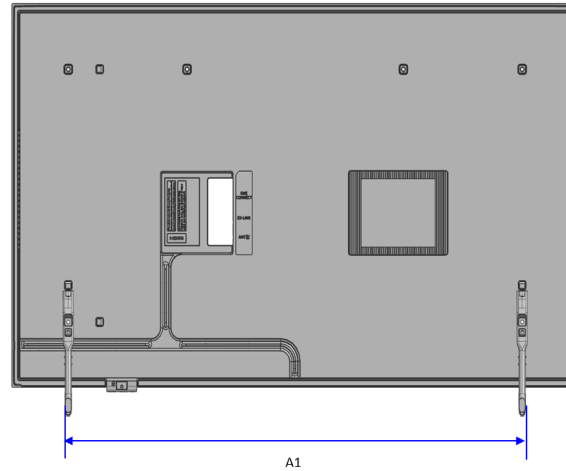

32LS03C Cover and Rear-View Dimensions

	32LS03C
A (mm)	582.2
B (mm)	277.5
C (mm)	72.5
D (mm)	72.4
E (mm)	72.0

32LS03C Cover and Rear-View Dimensions

※ Measurement Method

- 1) Outermost dimension of SET is measured. (Chassis-Front & C/Rear)
→ Include CHASSIS FRONT
- 2) Location of Air Vent is indicated
- 3) Dimension is indicated only for parts that extrude from Rear

Frame 32"

**Dimensions in millimeters (+ / - 0.1 mm)*

	32LS03C
A (mm)	12.4
B (mm)	19.9

Frame 32"

**Dimensions in millimeters (+ / - 0.1 mm)*

32LS03C Stand Size

	32LS03C
STAND (W*H*D) mm	14.0*136.2*143.3

32LS03C Distance between the two ends of the Stand

A (mm)	32LS03C	
	Horizontal (A1)	Vertical (A2)
	591.2	286.5

Frame 32"

**Dimensions in millimeters (+ / - 0.1 mm)*

**32LS03C One Connect
Box and Cable**

Frame 32"

**Dimensions in millimeters (+ / - 0.1 mm)*