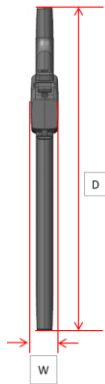

※ Height Type

- 1) H1,H2,H3 : Includes Rubber-Foot
- 2) W,H : Representative Dimension. Outermost dimension of Chassis-Front.
- 3) H4 : Includes Logo

Frame 32"

**Dimensions in millimeters (+ / - 0.1 mm)*

32LS03C Cover and Rear-View Dimensions

	32LS03C
A (mm)	582.2
B (mm)	277.5
C (mm)	72.5
D (mm)	72.4
E (mm)	72.0

32LS03C Cover and Rear-View Dimensions

※ Measurement Method

- 1) Outermost dimension of SET is measured. (Chassis-Front & C/Rear)
→ Include CHASSIS FRONT
- 2) Location of Air Vent is indicated
- 3) Dimension is indicated only for parts that extrude from Rear

Frame 32"

**Dimensions in millimeters (+ / - 0.1 mm)*

	32LS03C
A (mm)	12.4
B (mm)	19.9

Frame 32"

**Dimensions in millimeters (+ / - 0.1 mm)*

32LS03C Stand Size

	32LS03C
STAND (W*H*D) mm	14.0*136.2*143.3

32LS03C Distance between the two ends of the Stand

A (mm)	32LS03C	
	Horizontal (A1)	Vertical (A2)
	591.2	286.5

Frame 32"

**Dimensions in millimeters (+ / - 0.1 mm)*

**32LS03C One Connect
Box and Cable**

Frame 32"

**Dimensions in millimeters (+ / - 0.1 mm)*