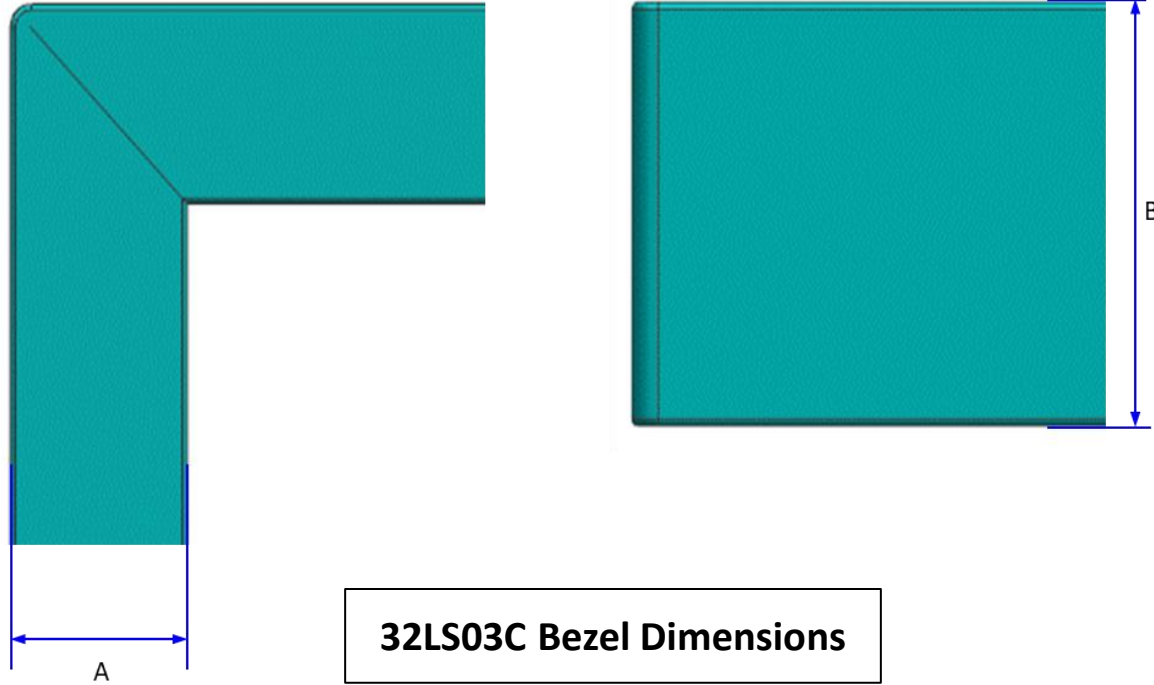

Frame 32"

**Dimensions in millimeters (+ / - 0.1 mm)*

32LS03C Set Dimension

	32"
SET(With stand) - Horizontal 1.5(1)° (W * H1 * D1) mm	727.3*451.9*143.3
SET(With stand) - Horizontal 10.5(11.5)° (W * H2 * D2) mm	727.3*440.1*150.4
SET(With stand) - Vertical 10.5(11.5)° (W * H3 * D3) mm	426.8*739.9*150.5
SET(Without stand) (W * H(H4) * D) mm	727.3*421.9(426.8)*25.5
* Front Opening Area (A * B * C) mm	703.1*397.6*806.1
Wall Mount (VESA) (a * b) mm	N/A
Packing Out (W * H * D) mm	815 * 507 * 119
Net Weight (With stand) Kg	5.22kg
Net Weight (Without stand) Kg	5.11kg
Gross Weight Kg	7.82kg

32LS03C Cover and Rear-View Dimensions

	32LS03C
A (mm)	582.2
B (mm)	277.5
C (mm)	72.5
D (mm)	72.4
E (mm)	72.0

32LS03C Cover and Rear-View Dimensions

※ Measurement Method

- 1) Outermost dimension of SET is measured. (Chassis-Front & C/Rear)
→ Include CHASSIS FRONT
- 2) Location of Air Vent is indicated
- 3) Dimension is indicated only for parts that extrude from Rear

Frame 32"

**Dimensions in millimeters (+ / - 0.1 mm)*

	32LS03C
A (mm)	12.4
B (mm)	19.9

Frame 32"

**Dimensions in millimeters (+ / - 0.1 mm)*

32LS03C Stand Size

	32LS03C
STAND (W*H*D) mm	14.0*136.2*143.3

32LS03C Distance between the two ends of the Stand

A (mm)	32LS03C	
	Horizontal (A1)	Vertical (A2)
	591.2	286.5

Frame 32"

**Dimensions in millimeters (+ / - 0.1 mm)*

**32LS03C One Connect
Box and Cable**

Frame 32"

**Dimensions in millimeters (+ / - 0.1 mm)*