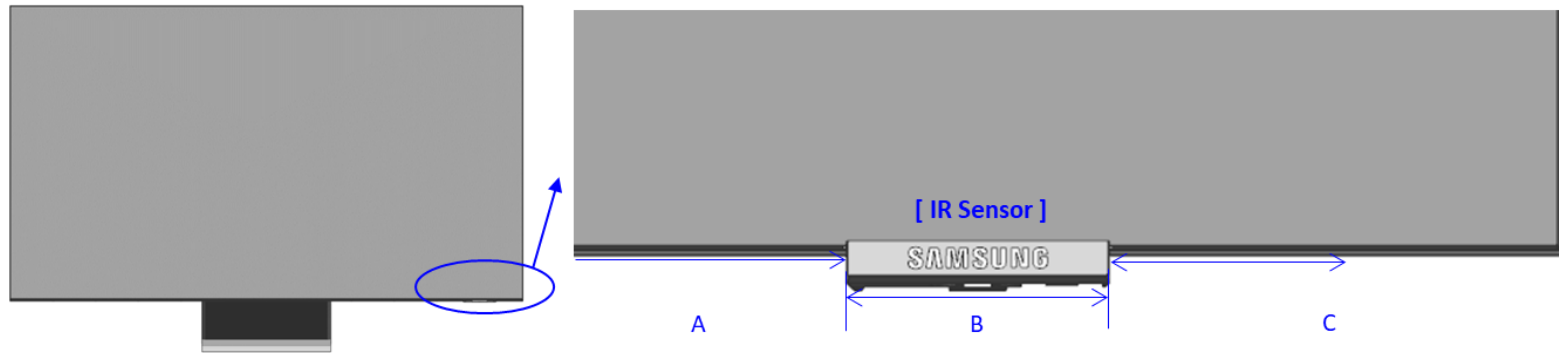

Frame 32"

*Dimensions in millimeters (+ / - 0.1 mm)

2023 New Model IR Sensor Information

Product	Series	Inch	Item	Sensor Position	DIMENSION		
					A	B	C
Lifestyle	Frame	32	QN32LS03CBFXZA	Right	566.56	39.18	121.56