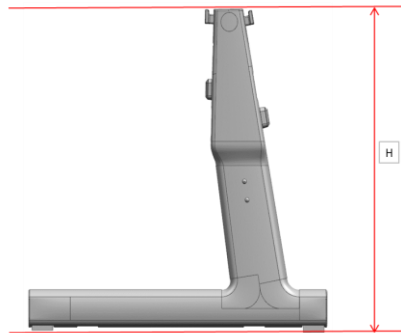

Frame 32"

**Dimensions in millimeters (+ / - 0.1 mm)*

32LS03C Set Dimension

	32"
SET(With stand) - Horizontal 1.5(1)° (W * H1 * D1) mm	727.3*451.9*143.3
SET(With stand) - Horizontal 10.5(11.5)° (W * H2 * D2) mm	727.3*440.1*150.4
SET(With stand) - Vertical 10.5(11.5)° (W * H3 * D3) mm	426.8*739.9*150.5
SET(Without stand) (W * H(H4) * D) mm	727.3*421.9(426.8)*25.5
* Front Opening Area (A * B * C) mm	703.1*397.6*806.1
Wall Mount (VESA) (a * b) mm	N/A
Packing Out (W * H * D) mm	815 * 507 * 119
Net Weight (With stand) Kg	5.22kg
Net Weight (Without stand) Kg	5.11kg
Gross Weight Kg	7.82kg

32LS03C Cover and Rear-View Dimensions

	32LS03C
A (mm)	582.2
B (mm)	277.5
C (mm)	72.5
D (mm)	72.4
E (mm)	72.0

32LS03C Cover and Rear-View Dimensions

※ Measurement Method

- 1) Outermost dimension of SET is measured. (Chassis-Front & C/Rear)
→ Include CHASSIS FRONT
- 2) Location of Air Vent is indicated
- 3) Dimension is indicated only for parts that extrude from Rear

Frame 32"

**Dimensions in millimeters (+ / - 0.1 mm)*

	32LS03C
A (mm)	12.4
B (mm)	19.9

Frame 32"

**Dimensions in millimeters (+ / - 0.1 mm)*

32LS03C Stand Size

	32LS03C
STAND (W*H*D) mm	14.0*136.2*143.3

32LS03C Distance between the two ends of the Stand

A (mm)	32LS03C	
	Horizontal (A1)	Vertical (A2)
	591.2	286.5

Frame 32"

**Dimensions in millimeters (+ / - 0.1 mm)*

**32LS03C One Connect
Box and Cable**

Frame 32"

**Dimensions in millimeters (+ / - 0.1 mm)*