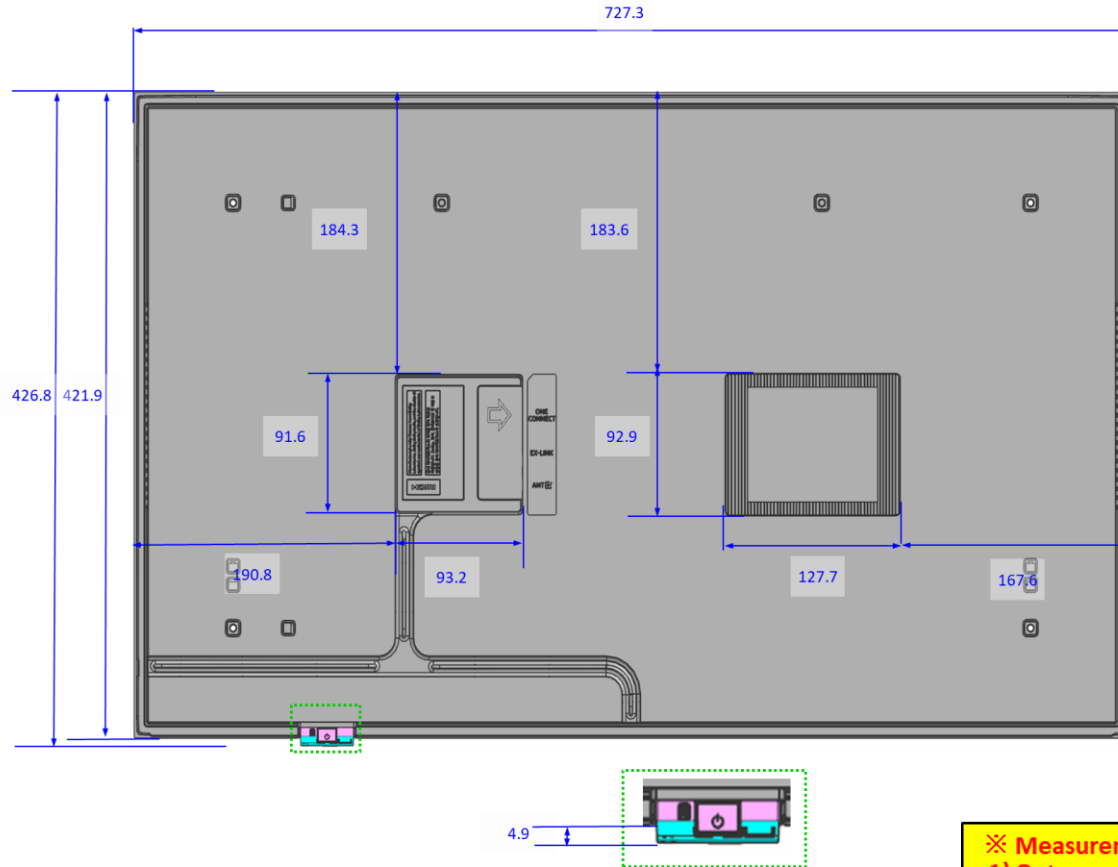

Frame 32"

**Dimensions in millimeters (+ / - 0.1 mm)*

32LS03C Set Dimension

	32"
SET(With stand) - Horizontal 1.5(1)° (W * H1 * D1) mm	727.3*451.9*143.3
SET(With stand) - Horizontal 10.5(11.5)° (W * H2 * D2) mm	727.3*440.1*150.4
SET(With stand) - Vertical 10.5(11.5)° (W * H3 * D3) mm	426.8*739.9*150.5
SET(Without stand) (W * H(H4) * D) mm	727.3*421.9(426.8)*25.5
* Front Opening Area (A * B * C) mm	703.1*397.6*806.1
Wall Mount (VESA) (a * b) mm	N/A
Packing Out (W * H * D) mm	815 * 507 * 119
Net Weight (With stand) Kg	5.22kg
Net Weight (Without stand) Kg	5.11kg
Gross Weight Kg	7.82kg

※ Height Type

- 1) H1,H2,H3 : Includes Rubber-Foot
- 2) W,H : Representative Dimension. Outermost dimension of Chassis-Front.
- 3) H4 : Includes Logo

Frame 32"

**Dimensions in millimeters (+ / - 0.1 mm)*

32LS03C Cover and Rear-View Dimensions

	32LS03C
A (mm)	582.2
B (mm)	277.5
C (mm)	72.5
D (mm)	72.4
E (mm)	72.0

32LS03C Cover and Rear-View Dimensions

※ Measurement Method

- 1) Outermost dimension of SET is measured. (Chassis-Front & C/Rear)
→ Include CHASSIS FRONT
- 2) Location of Air Vent is indicated
- 3) Dimension is indicated only for parts that extrude from Rear

Frame 32"

**Dimensions in millimeters (+ / - 0.1 mm)*

	32LS03C
A (mm)	12.4
B (mm)	19.9

Frame 32"

**Dimensions in millimeters (+ / - 0.1 mm)*

32LS03C Stand Size

	32LS03C
STAND (W*H*D) mm	14.0*136.2*143.3

32LS03C Distance between the two ends of the Stand