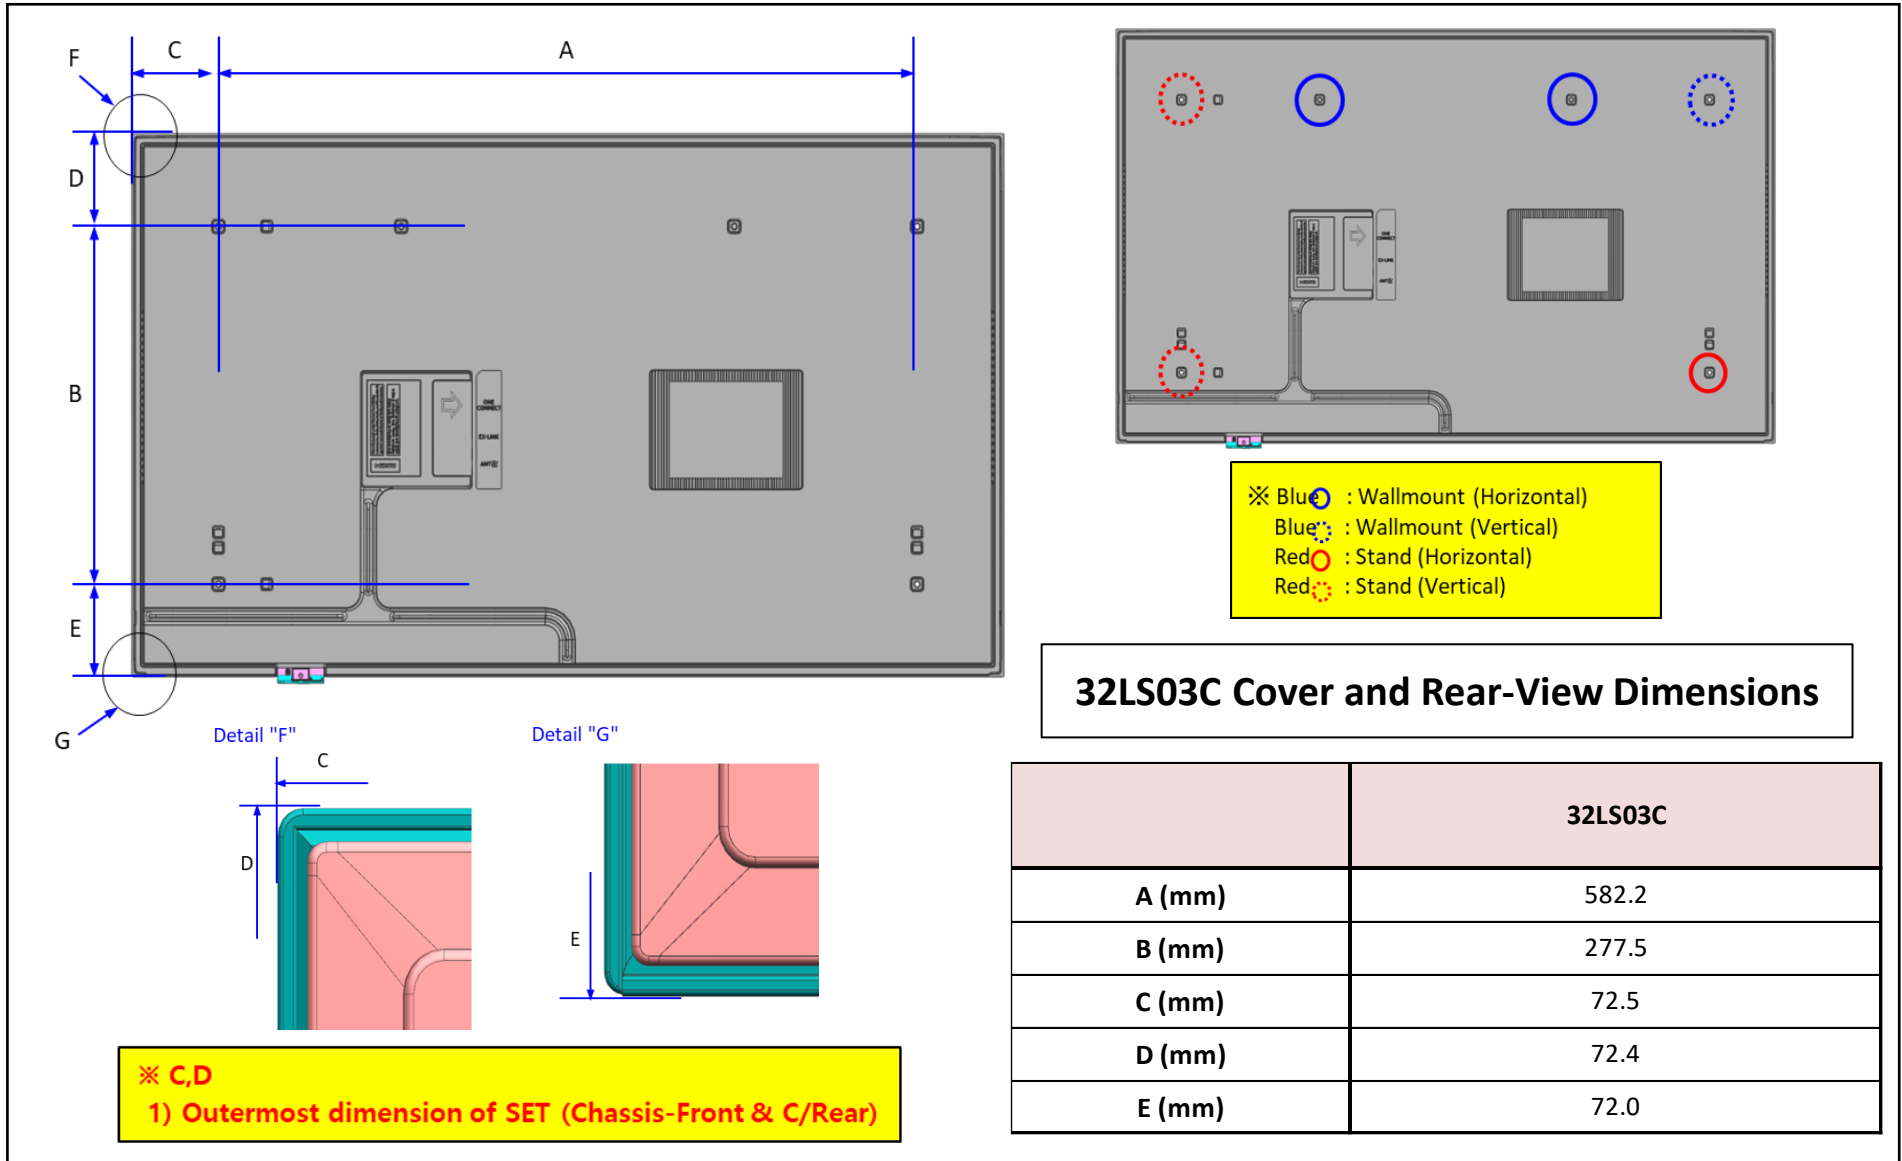

Frame 32"

**Dimensions in millimeters (+ / - 0.1 mm)*

32LS03C Set Dimension

	32"
SET(With stand) - Horizontal 1.5(1)° (W * H1 * D1) mm	727.3*451.9*143.3
SET(With stand) - Horizontal 10.5(11.5)° (W * H2 * D2) mm	727.3*440.1*150.4
SET(With stand) - Vertical 10.5(11.5)° (W * H3 * D3) mm	426.8*739.9*150.5
SET(Without stand) (W * H(H4) * D) mm	727.3*421.9(426.8)*25.5
* Front Opening Area (A * B * C) mm	703.1*397.6*806.1
Wall Mount (VESA) (a * b) mm	N/A
Packing Out (W * H * D) mm	815 * 507 * 119
Net Weight (With stand) Kg	5.22kg
Net Weight (Without stand) Kg	5.11kg
Gross Weight Kg	7.82kg

※ Height Type

- 1) H1,H2,H3 : Includes Rubber-Foot
- 2) W,H : Representative Dimension. Outermost dimension of Chassis-Front.
- 3) H4 : Includes Logo

Frame 32"

**Dimensions in millimeters (+ / - 0.1 mm)*

32LS03C Cover and Rear-View Dimensions

	32LS03C
A (mm)	582.2
B (mm)	277.5
C (mm)	72.5
D (mm)	72.4
E (mm)	72.0

32LS03C Cover and Rear-View Dimensions

※ Measurement Method

- 1) Outermost dimension of SET is measured. (Chassis-Front & C/Rear)
→ Include CHASSIS FRONT
- 2) Location of Air Vent is indicated
- 3) Dimension is indicated only for parts that extrude from Rear

Frame 32"

**Dimensions in millimeters (+ / - 0.1 mm)*

	32LS03C
A (mm)	12.4
B (mm)	19.9

Frame 32"

**Dimensions in millimeters (+ / - 0.1 mm)*

32LS03C Stand Size

	32LS03C
STAND (W*H*D) mm	14.0*136.2*143.3

32LS03C Distance between the two ends of the Stand