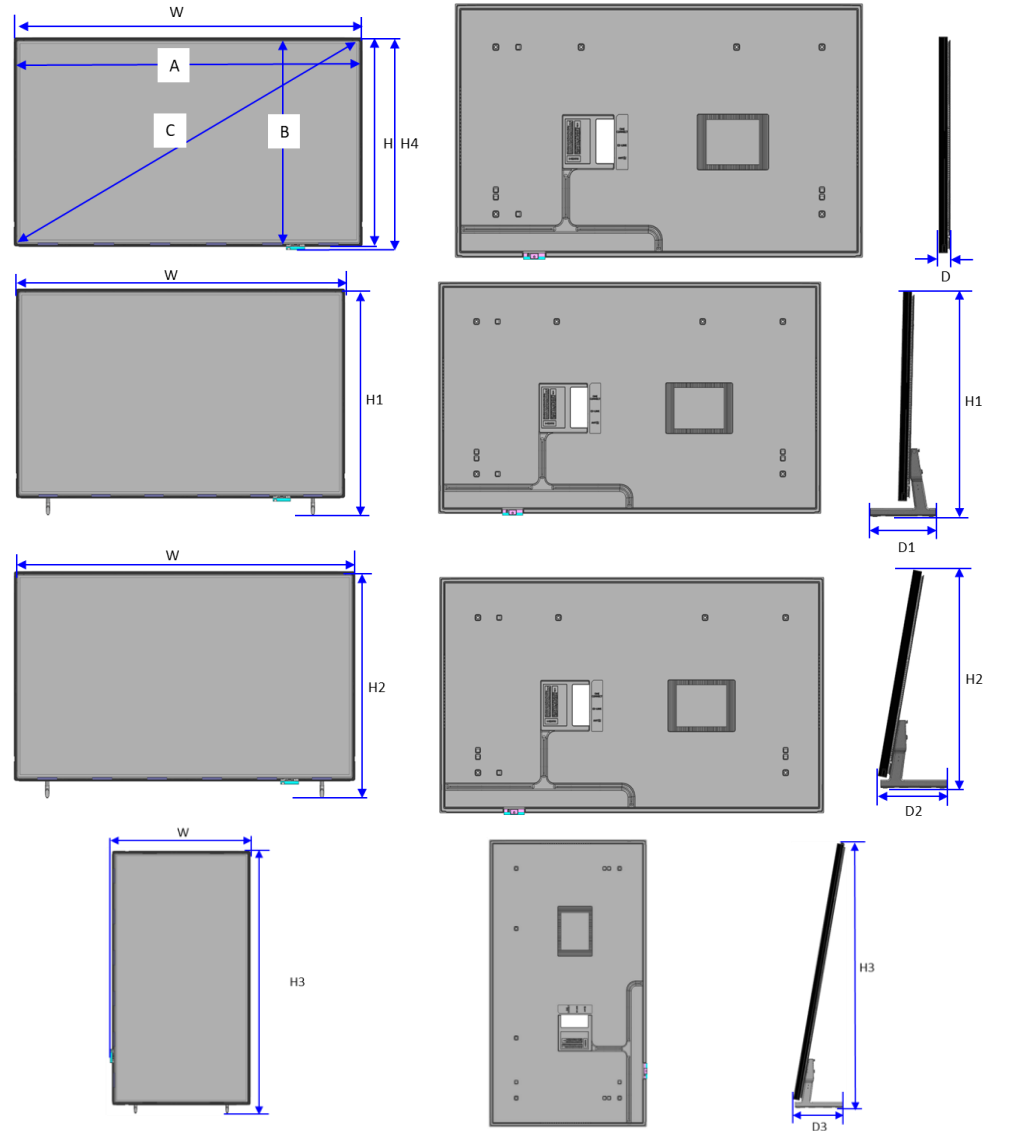

Frame 32"

**Dimensions in millimeters (+ / - 0.1 mm)*

32LS03C Set Dimension

	32"
SET(With stand) - Horizontal 1.5(1)° (W * H1 * D1) mm	727.3*451.9*143.3
SET(With stand) - Horizontal 10.5(11.5)° (W * H2 * D2) mm	727.3*440.1*150.4
SET(With stand) - Vertical 10.5(11.5)° (W * H3 * D3) mm	426.8*739.9*150.5
SET(Without stand) (W * H(H4) * D) mm	727.3*421.9(426.8)*25.5
* Front Opening Area (A * B * C) mm	703.1*397.6*806.1
Wall Mount (VESA) (a * b) mm	N/A
Packing Out (W * H * D) mm	815 * 507 * 119
Net Weight (With stand) Kg	5.22kg
Net Weight (Without stand) Kg	5.11kg
Gross Weight Kg	7.82kg

※ Height Type

- 1) H1,H2,H3 : Includes Rubber-Foot
- 2) W,H : Representative Dimension. Outermost dimension of Chassis-Front.
- 3) H4 : Includes Logo

Frame 32"

**Dimensions in millimeters (+ / - 0.1 mm)*

32LS03C Cover and Rear-View Dimensions

	32LS03C
A (mm)	582.2
B (mm)	277.5
C (mm)	72.5
D (mm)	72.4
E (mm)	72.0

32LS03C Cover and Rear-View Dimensions

※ Measurement Method

- 1) Outermost dimension of SET is measured. (Chassis-Front & C/Rear)
→ Include CHASSIS FRONT
- 2) Location of Air Vent is indicated
- 3) Dimension is indicated only for parts that extrude from Rear

Frame 32"

**Dimensions in millimeters (+ / - 0.1 mm)*

	32LS03C
A (mm)	12.4
B (mm)	19.9

Frame 32"

**Dimensions in millimeters (+ / - 0.1 mm)*

32LS03C Stand Size

	32LS03C
STAND (W*H*D) mm	14.0*136.2*143.3

32LS03C Distance between the two ends of the Stand