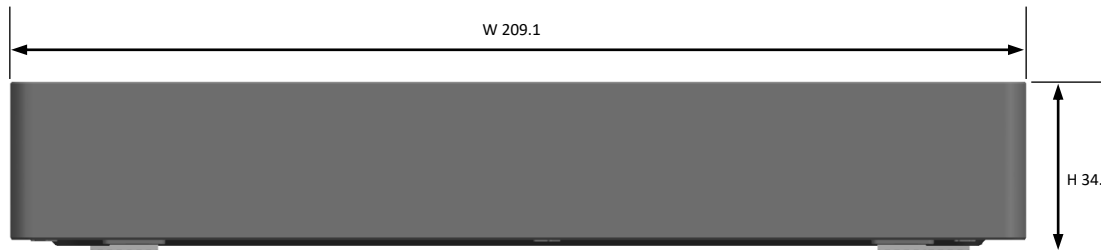

Frame 32"

*Dimensions in millimeters (+ / - 0.1 mm)