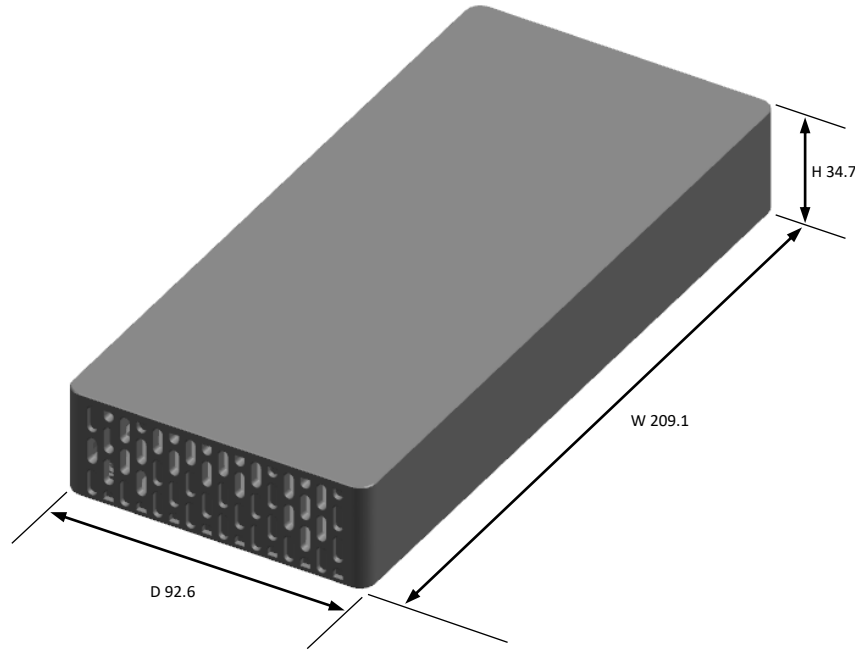

Frame 32"

**Dimensions in millimeters (+ / - 0.1 mm)*

32LS03C Set Dimension

	32"
SET(With stand) - Horizontal 1.5(1)° (W * H1 * D1) mm	727.3*451.9*143.3
SET(With stand) - Horizontal 10.5(11.5)° (W * H2 * D2) mm	727.3*440.1*150.4
SET(With stand) - Vertical 10.5(11.5)° (W * H3 * D3) mm	426.8*739.9*150.5
SET(Without stand) (W * H(H4) * D) mm	727.3*421.9(426.8)*25.5
* Front Opening Area (A * B * C) mm	703.1*397.6*806.1
Wall Mount (VESA) (a * b) mm	N/A
Packing Out (W * H * D) mm	815 * 507 * 119
Net Weight (With stand) Kg	5.22kg
Net Weight (Without stand) Kg	5.11kg
Gross Weight Kg	7.82kg

Frame 32"

**Dimensions in millimeters (+ / - 0.1 mm)*

	32LS03C
A (mm)	12.4
B (mm)	19.9

Frame 32"

**Dimensions in millimeters (+ / - 0.1 mm)*

32LS03C Stand Size

	32LS03C
STAND (W*H*D) mm	14.0*136.2*143.3

32LS03C Distance between the two ends of the Stand

A (mm)	32LS03C	
	Horizontal (A1)	Vertical (A2)
	591.2	286.5

Frame 32"

**Dimensions in millimeters (+ / - 0.1 mm)*

**32LS03C One Connect
Box and Cable**

Frame 32"

**Dimensions in millimeters (+ / - 0.1 mm)*