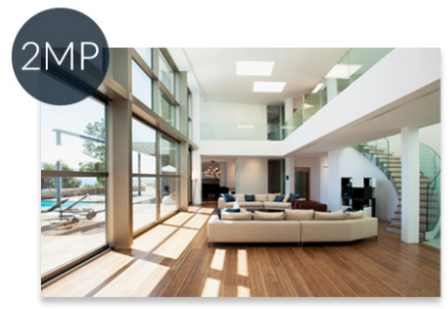

Widescreen & High Definition

Product Details

Technical Specs & Features	VI-M-1250-VT
Audio Inputs / Outputs	1-ch, Built-In Mic / 1-ch
Image Sensor	2MP 1/2.8" Starlight CMOS
Maximum Record Resolution	1920 × 1080
Lens	2.8mm, F1.2
Est. Horizontal Viewing Angle	113.5°
Minimum Illumination	Color: 0.002Lux (F1.2,AGC ON) Black&White: 0.001Lux (F1.2,AGC ON) 0 Lux with IR
Motion Detection	No
Remote Monitoring Integration	Immix
Recording Trigger	No
Full Screen Monitoring	Yes
Image Snapshot	Yes
Audio Support	1-ch, G.711A/G.711U/ADPCM/AAC
Triggered Action Desc.	Email, HTTP Notification, FTP
SD Card Support	Micro SD Card Slot, up to 128GB
Network / Ethernet Desc.	10M/100M Ethernet Interface
Supported Network Protocols	TCP, UDP, HTTP, MULTICAST, UPnP, DHCP, PPPoE, DDNS, NFS, FTP, NTP, RTP, RTSP, IPv6, SNMP, SMTP
Power Consumption	DC12 V, PoE (802.3af) 5W (IR OFF) 8W (IR ON)
Color	Two-tone White & Black
Dimensions (W x H x D)	4.5" x 2.3" x 4.5"
Weather Rating	Indoor Only
Certifications	CE, FCC
Operating Temperature	-20-140°F, 0~95% RHG
Weight	0.8 lb