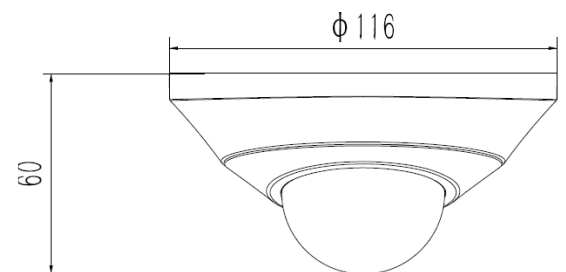

Widescreen & High Definition

Product Details

Technical Specs & Features	VI-M-1250-VT
Audio Inputs / Outputs	1-ch, Built-In Mic / 1-ch
Image Sensor	2MP 1/2.8" Starlight CMOS
Maximum Record Resolution	1920 × 1080
Lens	2.8mm, F1.2
Est. Horizontal Viewing Angle	113.5°
Minimum Illumination	Color: 0.002Lux (F1.2,AGC ON) Black&White: 0.001Lux (F1.2,AGC ON) 0 Lux with IR
Motion Detection	No
Remote Monitoring Integration	Immix
Recording Trigger	No
Full Screen Monitoring	Yes
Image Snapshot	Yes
Audio Support	1-ch, G.711A/G.711U/ADPCM/AAC
Triggered Action Desc.	Email, HTTP Notification, FTP
SD Card Support	Micro SD Card Slot, up to 128GB
Network / Ethernet Desc.	10M/100M Ethernet Interface
Supported Network Protocols	TCP, UDP, HTTP, MULTICAST, UPnP, DHCP, PPPoE, DDNS, NFS, FTP, NTP, RTP, RTSP, IPv6, SNMP, SMTP
Power Consumption	DC12 V, PoE (802.3af) 5W (IR OFF) 8W (IR ON)
Color	Two-tone White & Black
Dimensions (W x H x D)	4.5" x 2.3" x 4.5"
Weather Rating	Indoor Only
Certifications	CE, FCC
Operating Temperature	-20-140°F, 0~95% RHG
Weight	0.8 lb

Multiple Video Streams and Snapshots

Note: Dimensions are measured in mm.