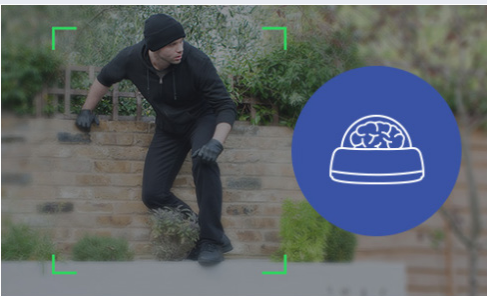

Key Features

Embedded Intelligent Analytics