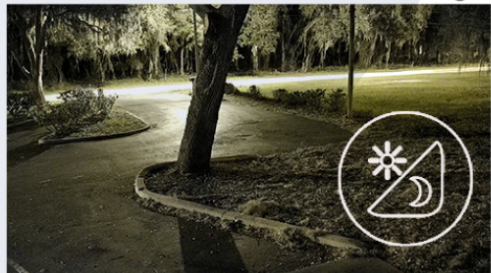

With Starlight

Starlight Low-Light Color Sensor