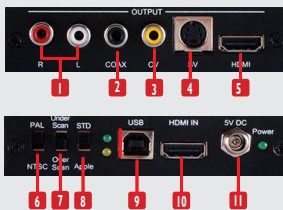

PANEL DESCRIPTION

1 R/L Output	2 COAX Output	3 CV Output
4 SV Output	5 HDMI Bypass OUT	6 PAL/NTSC Switch
7 Underscan/Overscan	8 3 STD/Apple Switch	9 USB (FW Update)
10 HDMI IN	11 5V DC