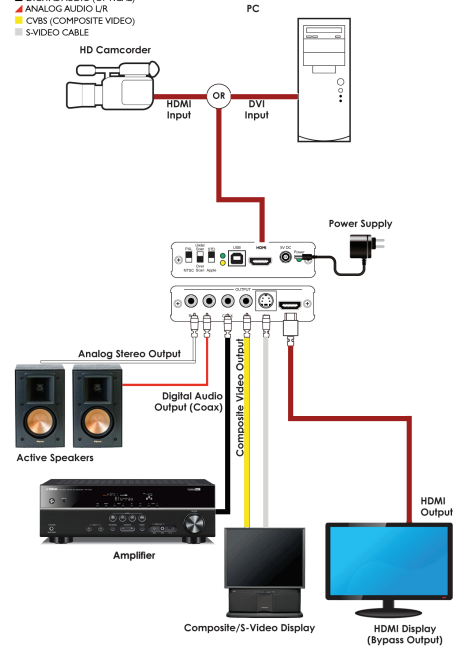

CPRO-HDM-CVIDA

CABLE INDEX

ITEM	SPECIFICATION
Description	CPRO-HDM-CVIDA
Unit Description	HDMI DOWN CONVERTER TO CVBS/SVIDE
HDMI Compliance	Yes
HDCP Compliance	Yes
Supported Resolutions	480i@60Hz, 480p@60Hz, 576i@50Hz, 576p@50Hz, 720p@50/60Hz, 1080i@50/60Hz, 1080p@50/60Hz
Audio Support	Stereo Audio
Input	1 x HDMI type A, 1 x USB type-B
Output	1 x HDMI type A, 1 x Coaxial, 1 x Stereo R/L RAC jack, 1 x Composite-Video RCA jack, 1 x S-Video
HDMI Connector	Type A (19 pin female)
RCA Connector	4 x RCA Female jack
Power Adapter	DC 5v/2.6A
Power Consumption	3.5W
Dimension (L X W XH)	4" x 5.75" x 1"
Weight	0.6 lbs
Chassis Material	Black Aluminum

VIDEO WALL VIDEO PROCESSORS
MULTIVIEWERS DIGITAL SIGNAGE
EXTENDERS CONTROL CENTERS
SCALERS WIRELESS

Toll Free 1.866.508.0269 | sales@avenview.com