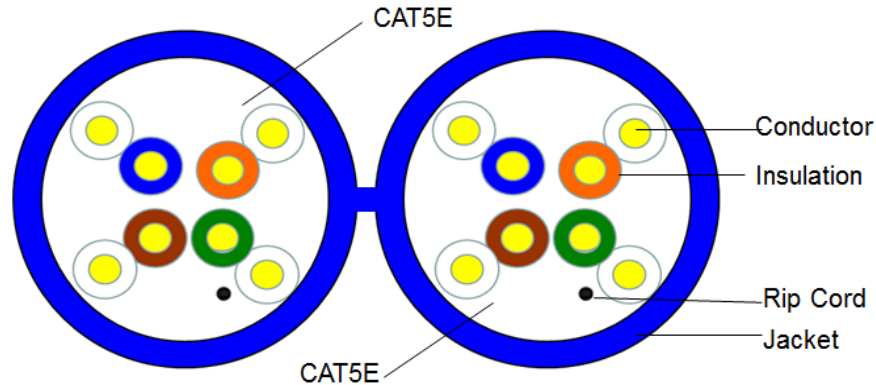

**SCP PART#: CAT5E-S-BL**

UPC: 810070016333

Rev03/20

**CAT5E SIAMESE- BONDED 2x 350 MHz 24 AWG SOLID 4PR UTP, ANSI/TIA 568.2-D,  
 PVC JKT-BLUE- 1000 FT SPOOL**

**Regulatory**

UL 444, ANSI/TIA 568.2-D and ISO/IEC 11801 Class D  
 Type (UL) CMR or c(UL) FT4  
 EU RoHS 2011/65 EU Compliant

**Application:** Lan Cable

**Construction Characteristics:**

2XCAT5E		
Conductor	Material	Solid Bare Copper
	Size	24AWG X 4P
	Construction	1/0.50+/-0.004mm
Insulation	Material	HDPE
	Min.Thickness	0.188mm
	AVG.Thickness	0.205mm
	Diameter	0.9+/-0.01mm
	Colors	Blue- White/Blue Orange-White/Orange Green-White/Green Brown-White/Brown
Jacket	Material	PVC
	Min.Thickness	0.54mm
	AVG.Thickness	0.60mm
	Diameter	5.10*10.3+/-0.10mm
	Rip Cord	Nylon
	Color	Blue / Blue
Assembly	Shape: " 8"	
Bend radius	Min 20D/105mm	

**Electrical & Physical Characteristics:**

Operating Temperature Range	- 20°C + 75°C		
Minimum installation temperature	0°C + 40°C		
Conductor Resistance	Max 93.8 ohm/km at 20°C		
Dielectric Strength	Min AC1.5KV		
Rated Voltage	Max 300Volts		
DC Resisitance Unbalance	Max 5%		
Pair-to-Ground Capacitance Unbalance	Max 3300pF/km		
Characteristic Impedance	100+/-15OHM		
Nominal Velocity of Propagation(%)	67~69		
Propagation Delay	Max 536ns/100m		
Delay Skew	Max 45ns/100m		
Marking:			
STRUCTURED CABLE PRODUCTS --- CAT5E-S --- CAT5E SIAMESE-2X ENHANCED 350MHz UTP ANSI/TIA-568.2-D ISO/IEC 11801 CLASS D E198134 SCP3 (UL) C(UL) CMR 4PR 24AWG SOL BC - PVC JKT FT4 75C EU RoHS EC ZONE/DEVICE A B C D E 0 1 2 3 4 5 6 7 8 9 ***M			
Packaging:			
Approx.Weight	Approx.Dimension(mm)	Package	Packages per pallet
20kgs/44.09lbs	360X280X160	1000ft/ SPOOL	36