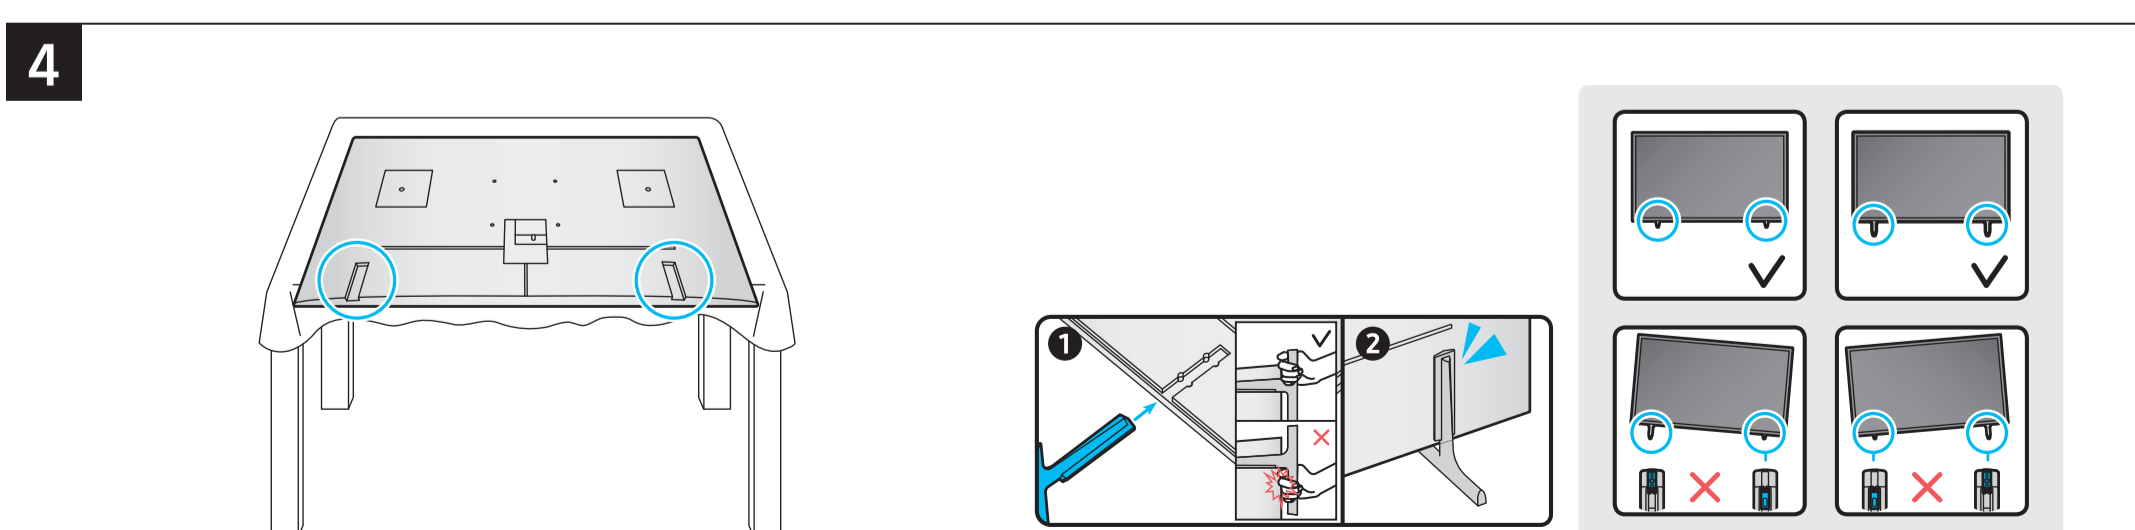

SAMSUNG

Unpacking and Installation Guide
 Guide de déballage et d'installation
 Guía de desembalaje e instalación
 Manual de desempacotamento e instalação
 Auspacken und Installationsanleitung
 Guida al disimballaggio e all'installazione
 Руководство по распаковке и установке
 Қаптамадан шығару және орнату нұсқаулығы
 Посібник з розпаковки та встановлення
 Qadoqdan chiqarish va o'rnatish qo'llanmasi

5

6

7

43"-50"

55"-65"

8

	A	B	C	D	E	F	G	H	I
43LS03D 43LSD03	38.2 inches (969.5 mm) (96.95 cm)	22.0 inches (557.8 mm) (55.78 cm)	1.0 inches (24.9 mm) (2.49 cm)	23.3 inches (591.9 mm) (59.19 cm)	24.3 inches (616.9 mm) (61.69 cm)	7.7 inches (196.8 mm) (19.68 cm)	42.5 inches (108 cm) (108 cm)	19.0 lbs (8.6 kg) (8,6 kr)	19.6 lbs (8.9 kg) (8,9 kr)
50LS03D 50LSD03	44.3 inches (1124.1 mm) (112.41 cm)	25.4 inches (644.9 mm) (64.49 cm)	1.0 inches (24.9 mm) (2.49 cm)	26.7 inches (679.2 mm) (67.92 cm)	27.7 inches (704.2 mm) (70.42 cm)	9.0 inches (227.8 mm) (22.78 cm)	49.5 inches (125 cm) (125 cm)	26.0 lbs (11.8 kg) (11,8 kr)	26.9 lbs (12.2 kg) (12,2 kr)
55LS03D 55LSD03	48.7 inches (1237.9 mm) (123.79 cm)	27.9 inches (708.8 mm) (70.88 cm)	1.0 inches (24.9 mm) (2.49 cm)	29.3 inches (743.4 mm) (74.34 cm)	30.3 inches (768.4 mm) (76.84 cm)	9.0 inches (227.8 mm) (22.78 cm)	54.6 inches (138 cm) (138 cm)	37.3 lbs (16.9 kg) (16,9 kr)	38.1 lbs (17.3 kg) (17,3 kr)
65LS03D 65LSD03	57.4 inches (1456.8 mm) (145.68 cm)	32.8 inches (831.9 mm) (83.19 cm)	1.0 inches (24.9 mm) (2.49 cm)	34.2 inches (868.9 mm) (86.89 cm)	35.2 inches (893.9 mm) (89.39 cm)	10.3 inches (260.9 mm) (26.09 cm)	64.5 inches (163 cm) (163 cm)	49.4 lbs (22.4 kg) (22,4 kr)	50.3 lbs (22.8 kg) (22,8 kr)

*: 0-9, A-Z

	VESA A x B (mm) VESA A x B (mm)	C (mm) C (mm)	D x 4
43LS03D 43LSD03	200 x 200	9-11	M8
50LS03D 50LSD03		10-12	
55LS03D 55LSD03			
65LS03D 65LSD03	400 x 300		

*: 0-9, A-Z