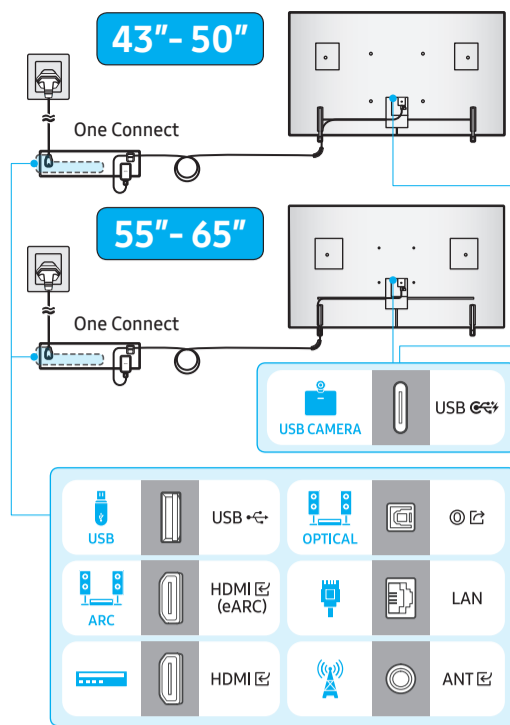

5

6

7

43"-50"

55"-65"

8

	A	B	C	D	E	F	G	H	I
43LS03D 43LSD03	38.2 inches (969.5 mm) (96.95 cm)	22.0 inches (557.8 mm) (55.78 cm)	1.0 inches (24.9 mm) (2.49 cm)	23.3 inches (591.9 mm) (59.19 cm)	24.3 inches (616.9 mm) (61.69 cm)	7.7 inches (196.8 mm) (19.68 cm)	42.5 inches (108 cm) (108 cm)	19.0 lbs (8.6 kg) (8,6 kr)	19.6 lbs (8.9 kg) (8,9 kr)
50LS03D 50LSD03	44.3 inches (1124.1 mm) (112.41 cm)	25.4 inches (644.9 mm) (64.49 cm)	1.0 inches (24.9 mm) (2.49 cm)	26.7 inches (679.2 mm) (67.92 cm)	27.7 inches (704.2 mm) (70.42 cm)	9.0 inches (227.8 mm) (22.78 cm)	49.5 inches (125 cm) (125 cm)	26.0 lbs (11.8 kg) (11,8 kr)	26.9 lbs (12.2 kg) (12,2 kr)
55LS03D 55LSD03	48.7 inches (1237.9 mm) (123.79 cm)	27.9 inches (708.8 mm) (70.88 cm)	1.0 inches (24.9 mm) (2.49 cm)	29.3 inches (743.4 mm) (74.34 cm)	30.3 inches (768.4 mm) (76.84 cm)	9.0 inches (227.8 mm) (22.78 cm)	54.6 inches (138 cm) (138 cm)	37.3 lbs (16.9 kg) (16,9 kr)	38.1 lbs (17.3 kg) (17,3 kr)
65LS03D 65LSD03	57.4 inches (1456.8 mm) (145.68 cm)	32.8 inches (831.9 mm) (83.19 cm)	1.0 inches (24.9 mm) (2.49 cm)	34.2 inches (868.9 mm) (86.89 cm)	35.2 inches (893.9 mm) (89.39 cm)	10.3 inches (260.9 mm) (26.09 cm)	64.5 inches (163 cm) (163 cm)	49.4 lbs (22.4 kg) (22,4 kr)	50.3 lbs (22.8 kg) (22,8 kr)

*: 0-9, A-Z

	VESA A x B (mm) VESA A x B (mm)	C (mm) C (mm)	D x 4
43LS03D 43LSD03	200 x 200	9-11	M8
50LS03D 50LSD03		10-12	
55LS03D 55LSD03			
65LS03D 65LSD03	400 x 300		

*: 0-9, A-Z