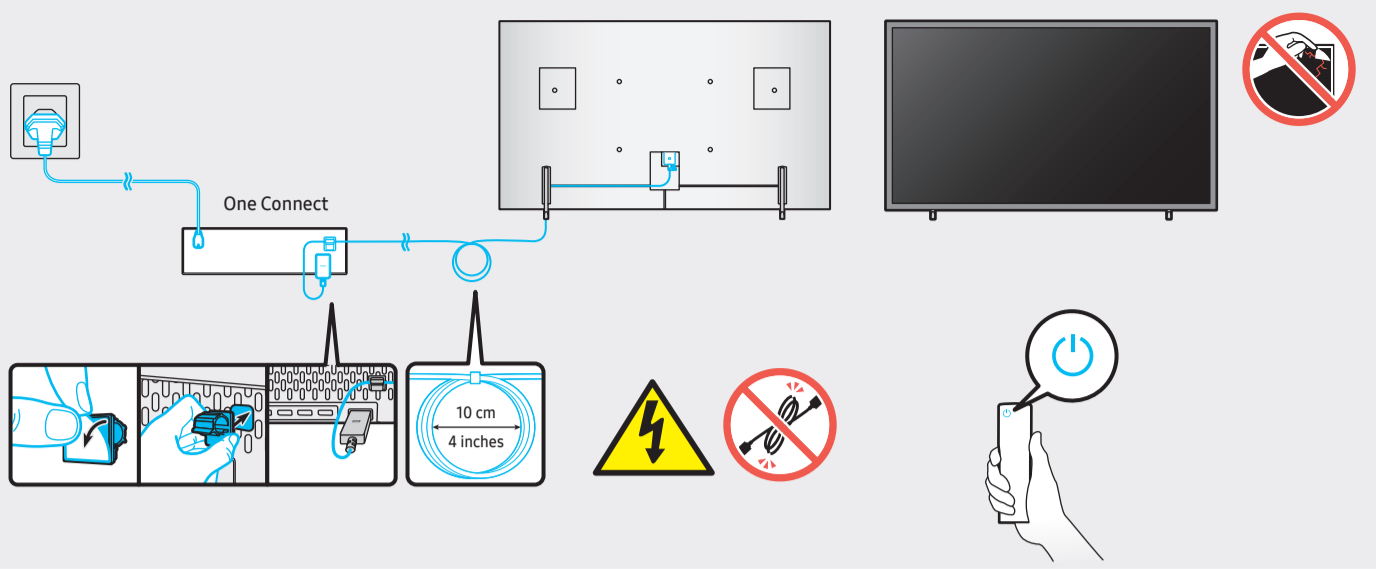

6

	A	B	C	D	E	F	G	H	I
43LS03A	38.2 inches (969.5 mm) (96.95 cm)	22.0 inches (557.8 mm) (55.78 cm)	1.0 inches (24.9 mm) (2.49 cm)	23.3 inches (591.9 mm) (59.19 cm)	24.3 inches (616.9 mm) (61.69 cm)	7.7 inches (196.8 mm) (19.68 cm)	42.5 inches (108 cm)	19.0 lbs (8.6 kg)	19.6 lbs (8.9 kg)
50LS03A	44.3 inches (1124.1 mm) (112.41 cm)	25.4 inches (644.9 mm) (64.49 cm)	1.0 inches (24.9 mm) (2.49 cm)	26.7 inches (679.2 mm) (67.92 cm)	27.7 inches (704.2 mm) (70.42 cm)	9.0 inches (227.8 mm) (22.78 cm)	49.5 inches (125 cm)	26.0 lbs (11.8 kg)	26.9 lbs (12.2 kg)