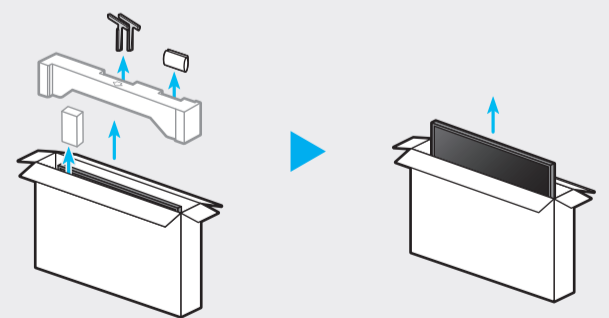

VESA A x B (mm)	C (mm)	D x 4
43LS03A	200 x 200	9-11	M8
50LS03A		10-12	

SAMSUNG

QUICK SETUP GUIDE
GUIDE D'INSTALLATION RAPIDE
GUÍA RÁPIDA DE CONFIGURACIÓN
GUIA RÁPIDO DE INSTALAÇÃO
KURZANLEITUNG ZUR KONFIGURATION
GUIDA DI INSTALLAZIONE RAPIDA

43"