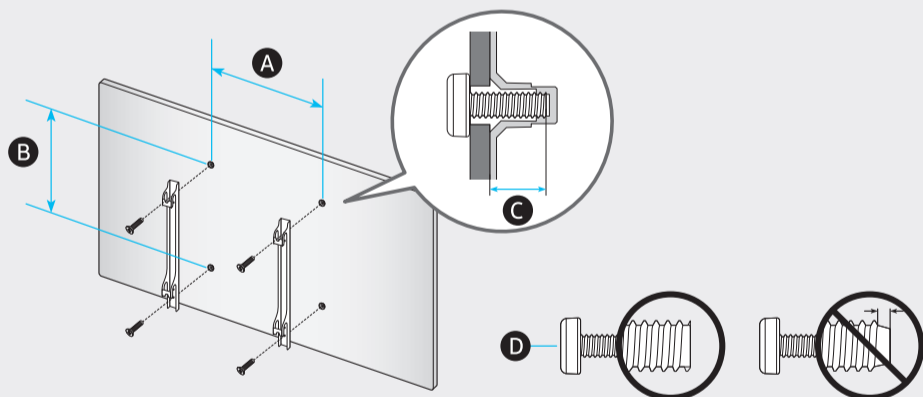

5

6

	A	B	C	D	E	F	G	H	I
43LS03A	38.2 inches (969.5 mm) (96.95 cm)	22.0 inches (557.8 mm) (55.78 cm)	1.0 inches (24.9 mm) (2.49 cm)	23.3 inches (591.9 mm) (59.19 cm)	24.3 inches (616.9 mm) (61.69 cm)	7.7 inches (196.8 mm) (19.68 cm)	42.5 inches (108 cm)	19.0 lbs (8.6 kg)	19.6 lbs (8.9 kg)
50LS03A	44.3 inches (1124.1 mm) (112.41 cm)	25.4 inches (644.9 mm) (64.49 cm)	1.0 inches (24.9 mm) (2.49 cm)	26.7 inches (679.2 mm) (67.92 cm)	27.7 inches (704.2 mm) (70.42 cm)	9.0 inches (227.8 mm) (22.78 cm)	49.5 inches (125 cm)	26.0 lbs (11.8 kg)	26.9 lbs (12.2 kg)

	VESA A x B (mm)	C (mm)	D x 4
43LS03A	200 x 200	9-11	M8
50LS03A		10-12	

SAMSUNG

QUICK SETUP GUIDE
 GUIDE D'INSTALLATION RAPIDE
 GUÍA RÁPIDA DE CONFIGURACIÓN
 GUIA RÁPIDO DE INSTALAÇÃO
 KURZANLEITUNG ZUR KONFIGURATION
 GUIDA DI INSTALLAZIONE RAPIDA

43"

50"

1

2

2-1

2-2

3

4