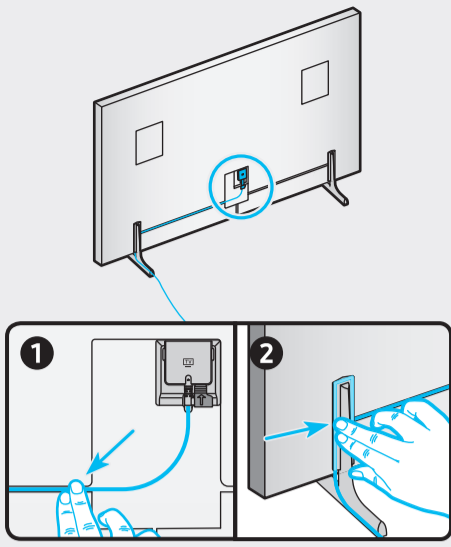

5

6

	A	B	C	D	E	F	G	H	I
43LS03A	38.2 inches (969.5 mm) (96.95 cm)	22.0 inches (557.8 mm) (55.78 cm)	1.0 inches (24.9 mm) (2.49 cm)	23.3 inches (591.9 mm) (59.19 cm)	24.3 inches (616.9 mm) (61.69 cm)	7.7 inches (196.8 mm) (19.68 cm)	42.5 inches (108 cm)	19.0 lbs (8.6 kg)	19.6 lbs (8.9 kg)
50LS03A	44.3 inches (1124.1 mm) (112.41 cm)	25.4 inches (644.9 mm) (64.49 cm)	1.0 inches (24.9 mm) (2.49 cm)	26.7 inches (679.2 mm) (67.92 cm)	27.7 inches (704.2 mm) (70.42 cm)	9.0 inches (227.8 mm) (22.78 cm)	49.5 inches (125 cm)	26.0 lbs (11.8 kg)	26.9 lbs (12.2 kg)

	VESA A x B (mm)	C (mm)	D x 4
43LS03A	200 x 200	9-11	M8
50LS03A		10-12	

SAMSUNG

QUICK SETUP GUIDE
 GUIDE D'INSTALLATION RAPIDE
 GUÍA RÁPIDA DE CONFIGURACIÓN
 GUIA RÁPIDO DE INSTALAÇÃO
 KURZANLEITUNG ZUR KONFIGURATION
 GUIDA DI INSTALLAZIONE RAPIDA