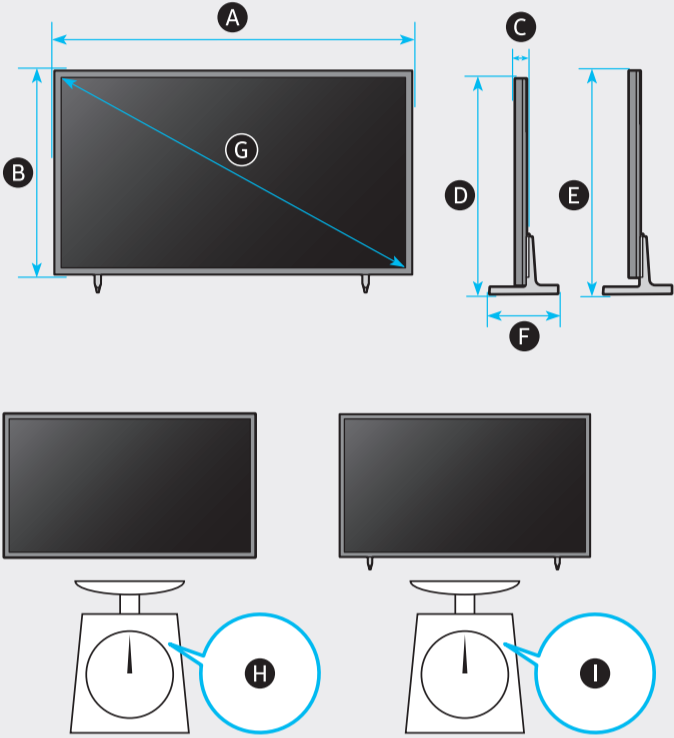

5

6

	A	B	C	D	E	F	G	H	I
43LS03A	38.2 inches (969.5 mm) (96.95 cm)	22.0 inches (557.8 mm) (55.78 cm)	1.0 inches (24.9 mm) (2.49 cm)	23.3 inches (591.9 mm) (59.19 cm)	24.3 inches (616.9 mm) (61.69 cm)	7.7 inches (196.8 mm) (19.68 cm)	42.5 inches (108 cm)	19.0 lbs (8.6 kg)	19.6 lbs (8.9 kg)
50LS03A	44.3 inches (1124.1 mm) (112.41 cm)	25.4 inches (644.9 mm) (64.49 cm)	1.0 inches (24.9 mm) (2.49 cm)	26.7 inches (679.2 mm) (67.92 cm)	27.7 inches (704.2 mm) (70.42 cm)	9.0 inches (227.8 mm) (22.78 cm)	49.5 inches (125 cm)	26.0 lbs (11.8 kg)	26.9 lbs (12.2 kg)

	VESA A x B (mm)	C (mm)	D x 4
43LS03A	200 x 200	9-11	M8
50LS03A		10-12	

SAMSUNG

QUICK SETUP GUIDE
 GUIDE D'INSTALLATION RAPIDE
 GUÍA RÁPIDA DE CONFIGURACIÓN
 GUIA RÁPIDO DE INSTALAÇÃO
 KURZANLEITUNG ZUR KONFIGURATION
 GUIDA DI INSTALLAZIONE RAPIDA

43"

50"

1

2

2-1

2-2

3

4