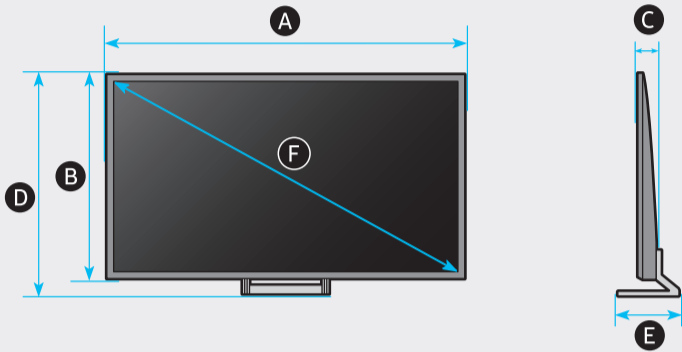

5

55"

65"

	A	B	C	D	E	F	G	H
QN55Q7*A	48.5 inches (1232.9 mm) (123.29 cm)	27.9 inches (709.2 mm) (70.92 cm)	1.0 inches (25.7 mm) (2.57 cm)	30.5 inches (774.1 mm) (77.41 cm)	9.8 inches (249.1 mm) (24.91 cm)	54.6 inches (138 cm)	34.2 lbs (15.5 kg)	37.7 lbs (17.1 kg)
QN65Q7*A	57.2 inches (1451.7 mm) (145.17 cm)	32.8 inches (832.2 mm) (83.22 cm)	1.0 inches (25.7 mm) (2.57 cm)	35.3 inches (897.5 mm) (89.75 cm)	11.4 inches (290.2 mm) (29.02 cm)	64.5 inches (163 cm)	46.1 lbs (20.9 kg)	48.0 lbs (21.8 kg)

\*: 0-9, A-Z

	VESA A x B (mm)	C (mm)	D x 4
QN55Q7*A	200 x 200	11-13	M8
QN65Q7*A	400 x 300		

\*: 0-9, A-Z

SAMSUNG

QUICK SETUP GUIDE  
 GUIDE D'INSTALLATION RAPIDE  
 GUÍA RÁPIDA DE CONFIGURACIÓN  
 GUIA RÁPIDO DE INSTALAÇÃO