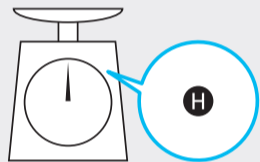

5

55"

65"

	A	B	C	D	E	F	G	H
QN55Q7*A	48.5 inches (1232.9 mm) (123.29 cm)	27.9 inches (709.2 mm) (70.92 cm)	1.0 inches (25.7 mm) (2.57 cm)	30.5 inches (774.1 mm) (77.41 cm)	9.8 inches (249.1 mm) (24.91 cm)	54.6 inches (138 cm)	34.2 lbs (15.5 kg)	37.7 lbs (17.1 kg)
QN65Q7*A	57.2 inches (1451.7 mm) (145.17 cm)	32.8 inches (832.2 mm) (83.22 cm)	1.0 inches (25.7 mm) (2.57 cm)	35.3 inches (897.5 mm) (89.75 cm)	11.4 inches (290.2 mm) (29.02 cm)	64.5 inches (163 cm)	46.1 lbs (20.9 kg)	48.0 lbs (21.8 kg)

\*: 0-9, A-Z

	VESA A x B (mm)	C (mm)	D x 4
QN55Q7*A	200 x 200	11-13	M8
QN65Q7*A	400 x 300		

\*: 0-9, A-Z

SAMSUNG

QUICK SETUP GUIDE  
 GUIDE D'INSTALLATION RAPIDE  
 GUÍA RÁPIDA DE CONFIGURACIÓN  
 GUIA RÁPIDO DE INSTALAÇÃO