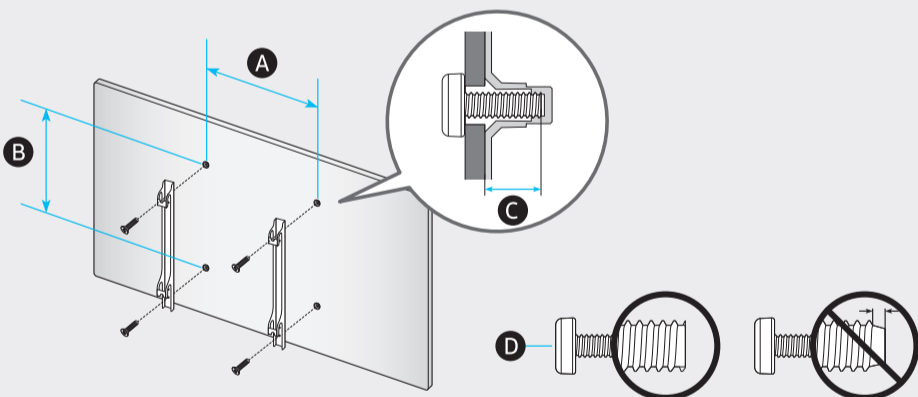

5

55"

65"

	A	B	C	D	E	F	G	H
QN55Q7*A	48.5 inches (1232.9 mm) (123.29 cm)	27.9 inches (709.2 mm) (70.92 cm)	1.0 inches (25.7 mm) (2.57 cm)	30.5 inches (774.1 mm) (77.41 cm)	9.8 inches (249.1 mm) (24.91 cm)	54.6 inches (138 cm)	34.2 lbs (15.5 kg)	37.7 lbs (17.1 kg)
QN65Q7*A	57.2 inches (1451.7 mm) (145.17 cm)	32.8 inches (832.2 mm) (83.22 cm)	1.0 inches (25.7 mm) (2.57 cm)	35.3 inches (897.5 mm) (89.75 cm)	11.4 inches (290.2 mm) (29.02 cm)	64.5 inches (163 cm)	46.1 lbs (20.9 kg)	48.0 lbs (21.8 kg)

\*: 0-9, A-Z

	VESA A x B (mm)	C (mm)	D x 4
QN55Q7*A	200 x 200	11-13	M8
QN65Q7*A	400 x 300		

\*: 0-9, A-Z

SAMSUNG

QUICK SETUP GUIDE  
 GUIDE D'INSTALLATION RAPIDE  
 GUÍA RÁPIDA DE CONFIGURACIÓN  
 GUIA RÁPIDO DE INSTALAÇÃO

1

55" 2

65" 2

3

4