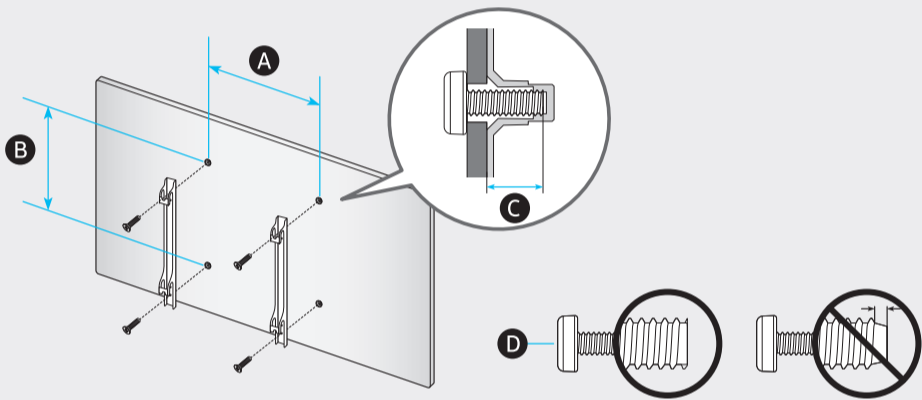

	A	B	C	D	E	F	G	H
QN55QN8*A	48.3 inches (1227.4 mm) (122.74 cm)	27.8 inches (706.2 mm) (70.62 cm)	1.1 inches (26.9 mm) (2.69 cm)	30.2 inches (767.8 mm) (76.78 cm)	10.1 inches (257.5 mm) (25.75 cm)	54.6 inches (138 cm)	39.0 lbs (17.7 kg)	45.9 lbs (20.8 kg)
QN65QN8*A	56.9 inches (1446.3 mm) (144.63 cm)	32.6 inches (829.3 mm) (82.93 cm)	1.1 inches (26.9 mm) (2.69 cm)	35.1 inches (891.1 mm) (89.11 cm)	11.4 inches (290.0 mm) (29.00 cm)	64.5 inches (163 cm)	53.4 lbs (24.2 kg)	62.0 lbs (28.1 kg)

\*: 0~9, A~Z

	VESA A x B (mm)	C (mm)	D x 4
QN55QN8*A	200 x 200	11-13	M8
QN65QN8*A	400 x 300		

\*: 0~9, A~Z

# SAMSUNG

QUICK SETUP GUIDE  
 GUIDE D'INSTALLATION RAPIDE  
 GUÍA RÁPIDA DE CONFIGURACIÓN  
 GUIA RÁPIDO DE INSTALAÇÃO

BN68-11640A-01

		USB +C
		OPTICAL
		HDMI (eARC)
		HDMI
		LAN
		ANTENNA

1

2

3

4