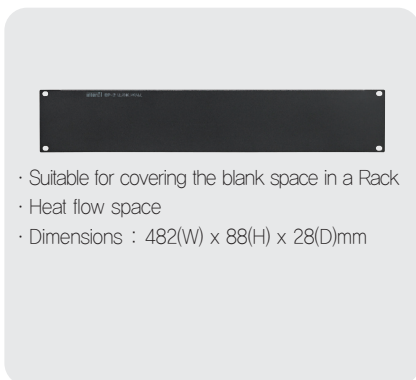

Blank Panels / Rack Mount Bracket

Blank Panels / Rack Mount Bracket

Blank Panels

BP-1U

Blank Panels

- Suitable for covering the blank space in a Rack
- Heat flow space
- Dimensions : 482(W) x 44(H) x 28(D)mm

BP-2U

Blank Panels

- Suitable for covering the blank space in a Rack
- Heat flow space
- Dimensions : 482(W) x 88(H) x 28(D)mm

BP-3U

Blank Panels

- Suitable for covering the blank space in a Rack
- Heat flow space
- Dimensions : 482(W) x 132(H) x 28(D)mm

BP-6100

Blank Panels

- Suitable for covering the blank space in a Rack
- Heat flow space
- Weight : 320g
- Dimensions : 482(W) x 44(H) x 28(D)mm

BP-6200

Blank Panels

- Suitable for covering the blank space in a Rack
- Heat flow space
- Weight : 540g
- Dimensions : 482(W) x 88(H) x 28(D)mm

BP-6300

Blank Panels

- Suitable for covering the blank space in a Rack
- Heat flow space
- Weight : 760g
- Dimensions : 482(W) x 132(H) x 28(D)mm

Rack Mount Bracket

BKT-A120

Rack Mount Bracket

- A-60/120

BKT-PA1000B