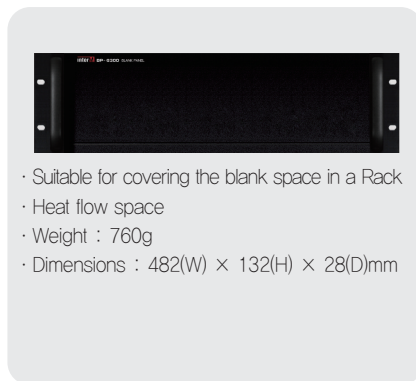

BP-2U

Blank Panels

- Suitable for covering the blank space in a Rack
- Heat flow space
- Dimensions : 482(W) x 88(H) x 28(D)mm

BP-3U

Blank Panels

- Suitable for covering the blank space in a Rack
- Heat flow space
- Dimensions : 482(W) x 132(H) x 28(D)mm

BP-6100

Blank Panels

- Suitable for covering the blank space in a Rack
- Heat flow space
- Weight : 320g
- Dimensions : 482(W) x 44(H) x 28(D)mm

BP-6200

Blank Panels

- Suitable for covering the blank space in a Rack
- Heat flow space
- Weight : 540g
- Dimensions : 482(W) x 88(H) x 28(D)mm

BP-6300

Blank Panels

- Suitable for covering the blank space in a Rack
- Heat flow space
- Weight : 760g
- Dimensions : 482(W) x 132(H) x 28(D)mm

Rack Mount Bracket

BKT-A120

Rack Mount Bracket

- A-60/120

BKT-PA1000B