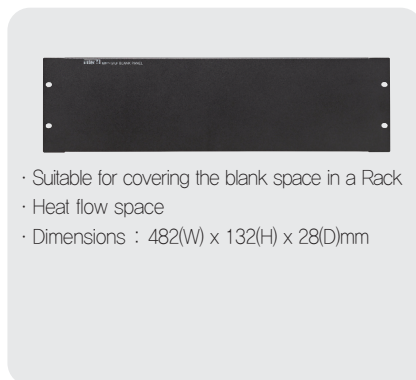

BP-2U

Blank Panels

- Suitable for covering the blank space in a Rack
- Heat flow space
- Dimensions : 482(W) x 88(H) x 28(D)mm

BP-3U

Blank Panels

- Suitable for covering the blank space in a Rack
- Heat flow space
- Dimensions : 482(W) x 132(H) x 28(D)mm

BP-6100

Blank Panels

- Suitable for covering the blank space in a Rack
- Heat flow space
- Weight : 320g
- Dimensions : 482(W) x 44(H) x 28(D)mm

BP-6200

Blank Panels

- Suitable for covering the blank space in a Rack
- Heat flow space
- Weight : 540g
- Dimensions : 482(W) x 88(H) x 28(D)mm

BP-6300

Blank Panels

- Suitable for covering the blank space in a Rack
- Heat flow space
- Weight : 760g
- Dimensions : 482(W) x 132(H) x 28(D)mm

Rack Mount Bracket

BKT-A120

Rack Mount Bracket

- A-60/120

BKT-PA1000B