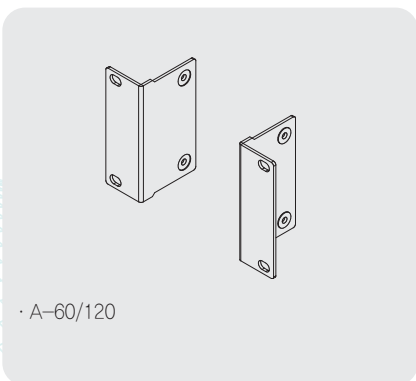

BP-6100

Blank Panels

- Suitable for covering the blank space in a Rack
- Heat flow space
- Weight : 320g
- Dimensions : 482(W) x 44(H) x 28(D)mm

BP-6200

Blank Panels

- Suitable for covering the blank space in a Rack
- Heat flow space
- Weight : 540g
- Dimensions : 482(W) x 88(H) x 28(D)mm

BP-6300

Blank Panels

- Suitable for covering the blank space in a Rack
- Heat flow space
- Weight : 760g
- Dimensions : 482(W) x 132(H) x 28(D)mm

Rack Mount Bracket

BKT-A120

Rack Mount Bracket

- A-60/120

BKT-PA1000B