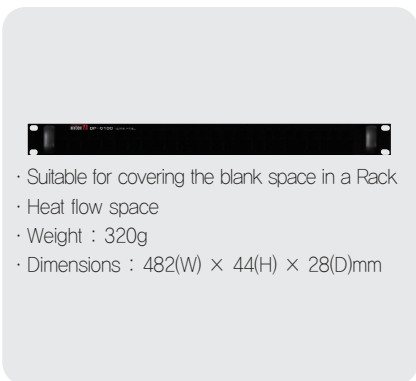

BP-2U

Blank Panels

- Suitable for covering the blank space in a Rack
- Heat flow space
- Dimensions : 482(W) x 88(H) x 28(D)mm

BP-3U

Blank Panels

- Suitable for covering the blank space in a Rack
- Heat flow space
- Dimensions : 482(W) x 132(H) x 28(D)mm

BP-6100

Blank Panels

- Suitable for covering the blank space in a Rack
- Heat flow space
- Weight : 320g
- Dimensions : 482(W) x 44(H) x 28(D)mm

BP-6200

Blank Panels

- Suitable for covering the blank space in a Rack
- Heat flow space
- Weight : 540g
- Dimensions : 482(W) x 88(H) x 28(D)mm