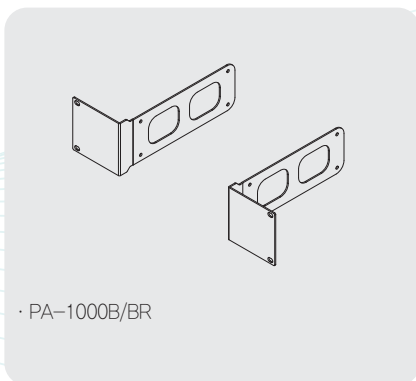

BKT-PA1000B

Rack Mount Bracket