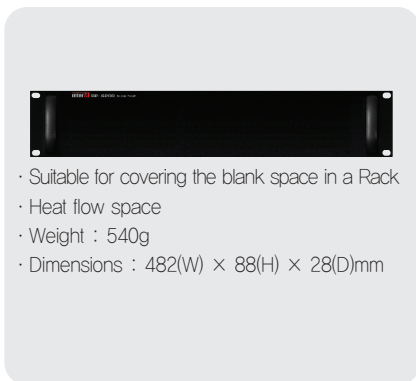

BP-6100

Blank Panels

- Suitable for covering the blank space in a Rack
- Heat flow space
- Weight : 320g
- Dimensions : 482(W) x 44(H) x 28(D)mm

BP-6200

Blank Panels

- Suitable for covering the blank space in a Rack
- Heat flow space
- Weight : 540g
- Dimensions : 482(W) x 88(H) x 28(D)mm

BP-6300

Blank Panels

- Suitable for covering the blank space in a Rack
- Heat flow space
- Weight : 760g
- Dimensions : 482(W) x 132(H) x 28(D)mm

Rack Mount Bracket

BKT-A120

Rack Mount Bracket

- A-60/120

BKT-PA1000B