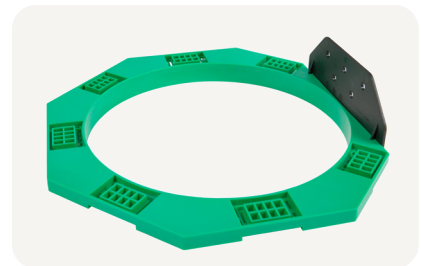

Araknis Networks In-Ceiling Mounting Brackets | Small

AN-ACC-ICBKT-SR

This Araknis In-ceiling Bracket is designed for use with Araknis 520 Wi-Fi 6 Indoor Access Points. Easily and quickly install it into the ceiling for a clean and flush installation that doesn't interfere with the room's aesthetics. The bracket features the same patented Push Lock technology as our Signature Series speakers, making installation a breeze.

Important Note: Not recommended for use with Wi-Fi 5 Araknis Access Points

Best Used with Araknis Networks

These Araknis In-Ceiling Brackets are designed for Araknis Access Points, allowing for clean and aesthetically pleasing installations in any room.

Easy Installation

Araknis In-Ceiling Brackets feature patented Push Lock technology, allowing for quick, easy, and secure installation with minimal tool use.

Use with Episode In-Ceiling Speaker Brackets

These brackets are compatible with Episode In-Ceiling Speaker Bracket. Easily and quickly swap out an Episode speaker with the bracket to move the access point to a pre-cut location.

Specifications

Dimensions (W x H)	9.29in x 4.05in (236mm x 103mm)
Weight	1.075lb (0.488kg)
Compatible With (Access Point)	Araknis 520 Wi-Fi 6 Indoor Access Points