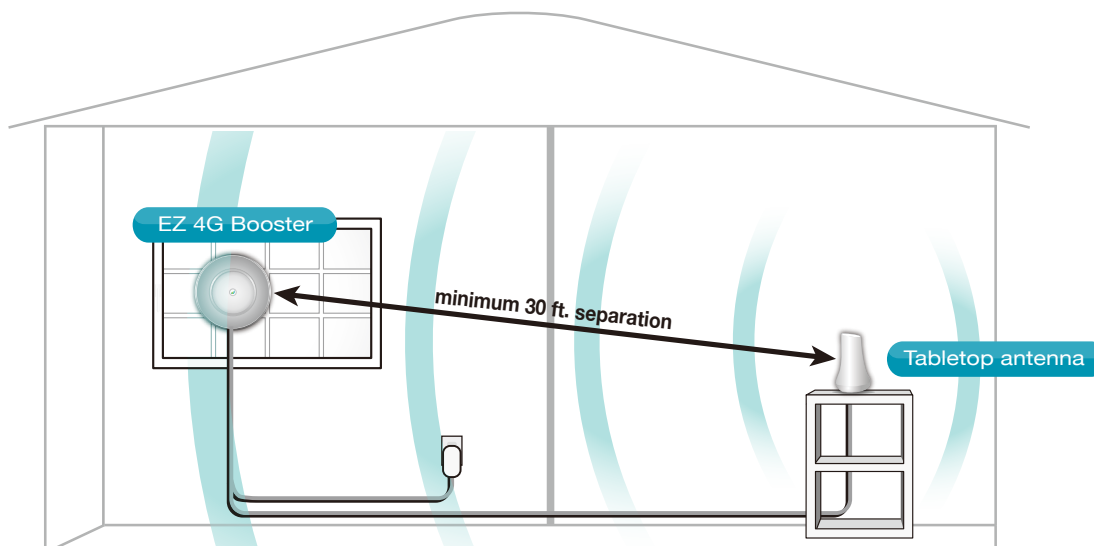

Installation Example

Key Features:

- Uplink becomes dormant when not in use, providing green, power saving operation
- Auto Gain Control (AGC) for carrier-friendly operation
- Supports all Voice and 4G LTE standards
- Patent #8,867,572 and patent pending