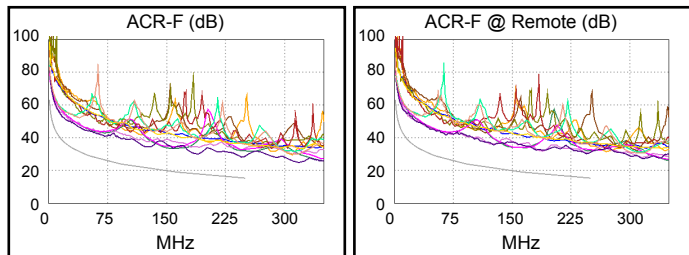

Length (ft), Limit 328	[Pair 78]	322
Prop. Delay (ns), Limit 555	[Pair 36]	504
Delay Skew (ns), Limit 50	[Pair 36]	24
Resistance (ohms), Limit 25.00	[Pair 36]	15.48
Resist. Unbal. (ohms), Limit 0.460	[Pair 36]	0.126
Resist. P2P Unbal. (ohms), Limit 0.530	[Pair 12-36]	0.097
Insertion Loss Margin (dB)	[Pair 36]	4.0
Frequency (MHz)	[Pair 36]	250.0
Limit (dB)	[Pair 36]	35.9

Worst Case Margin Worst Case Value

PASS	MAIN	SR	MAIN	SR
Worst Pair	36-45	36-45	36-78	45-78
NEXT (dB)	2.2	3.7	17.2	15.9
Freq. (MHz)	4.4	3.5	248.5	233.0
Limit (dB)	62.4	64.0	33.2	33.6
Worst Pair	36	36	36	45
PS NEXT (dB)	4.5	5.8	18.9	17.1
Freq. (MHz)	4.4	3.4	248.5	233.5
Limit (dB)	59.9	61.7	30.2	30.7

PASS	MAIN	SR	MAIN	SR
Worst Pair	78-36	36-78	78-36	78-36
ACR-F (dB)	12.1	14.1	12.7	14.7
Freq. (MHz)	188.5	189.0	246.5	245.0
Limit (dB)	17.8	17.7	15.4	15.5
Worst Pair	36	78	36	36
PS ACR-F (dB)	14.8	16.0	15.2	16.1
Freq. (MHz)	122.5	189.0	246.5	250.0
Limit (dB)	18.5	14.7	12.4	12.3