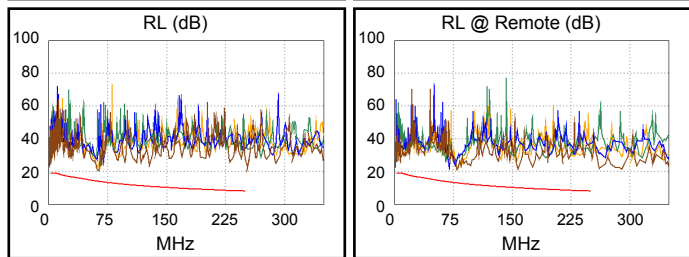

Compliant Network Standards:
10BASE-T   100BASE-TX   100BASE-T4
1000BASE-T   2.5GBASE-T   5GBASE-T
ATM-25   ATM-51   ATM-155
100VG-AnyLan   TR-4   TR-16 Active
TR-16 Passive