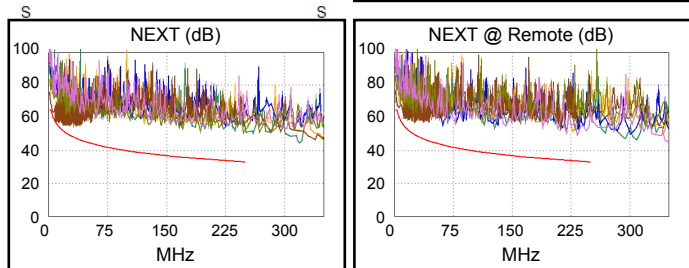

PASS	MAIN	SR	MAIN	SR
Worst Pair	78-36	36-78	78-36	78-36
ACR-F (dB)	12.1	14.1	12.7	14.7
Freq. (MHz)	188.5	189.0	246.5	245.0
Limit (dB)	17.8	17.7	15.4	15.5
Worst Pair	36	78	36	36
PS ACR-F (dB)	14.8	16.0	15.2	16.1
Freq. (MHz)	122.5	189.0	246.5	250.0
Limit (dB)	18.5	14.7	12.4	12.3