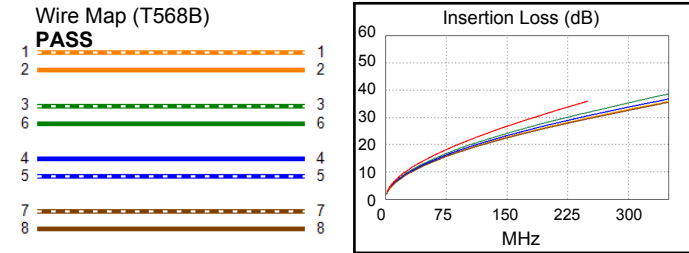

Cable ID: CAT6 : WP-CAT6-RJ45-180-BK CAT6 180 degree keystone - 100M

Test Summary: PASS

Date / Time: 03/19/2019 02:57:07 PM
Headroom 2.2 dB (NEXT 36-45)
Test Limit: TIA Cat 6 Channel (+All)
 Cable Type: Cat 6A U/UTP
 NVP: 68.2%

Length (ft), Limit 328	[Pair 78]	322
Prop. Delay (ns), Limit 555	[Pair 36]	504
Delay Skew (ns), Limit 50	[Pair 36]	24
Resistance (ohms), Limit 25.00	[Pair 36]	15.48
Resist. Unbal. (ohms), Limit 0.460	[Pair 36]	0.126
Resist. P2P Unbal. (ohms), Limit 0.530	[Pair 12-36]	0.097
Insertion Loss Margin (dB)	[Pair 36]	4.0
Frequency (MHz)	[Pair 36]	250.0
Limit (dB)	[Pair 36]	35.9