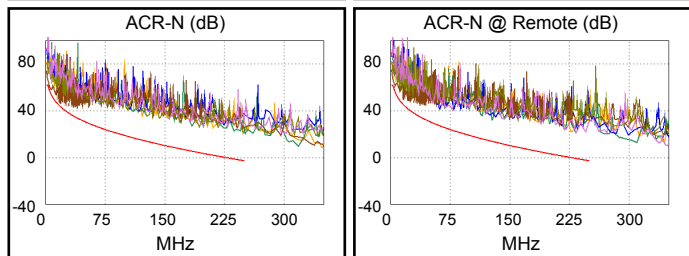

Worst Case Margin Worst Case Value

PASS	MAIN	SR	MAIN	SR
Worst Pair	36-45	36-45	36-78	45-78
NEXT (dB)	2.2	3.7	17.2	15.9
Freq. (MHz)	4.4	3.5	248.5	233.0
Limit (dB)	62.4	64.0	33.2	33.6
Worst Pair	36	36	36	45
PS NEXT (dB)	4.5	5.8	18.9	17.1
Freq. (MHz)	4.4	3.4	248.5	233.5
Limit (dB)	59.9	61.7	30.2	30.7

PASS	MAIN	SR	MAIN	SR
Worst Pair	78-36	36-78	78-36	78-36
ACR-F (dB)	12.1	14.1	12.7	14.7
Freq. (MHz)	188.5	189.0	246.5	245.0
Limit (dB)	17.8	17.7	15.4	15.5
Worst Pair	36	78	36	36
PS ACR-F (dB)	14.8	16.0	15.2	16.1
Freq. (MHz)	122.5	189.0	246.5	250.0
Limit (dB)	18.5	14.7	12.4	12.3

N/A	MAIN	SR	MAIN	SR
Worst Pair	36-45	36-45	36-78	45-78
ACR-N (dB)	2.7	4.2	23.8	21.9
Freq. (MHz)	4.4	3.5	248.5	233.0
Limit (dB)	58.2	60.2	-2.7	-0.8
Worst Pair	36	36	36	45
PS ACR-N (dB)	4.9	6.2	22.9	22.2
Freq. (MHz)	4.4	3.4	248.5	233.5
Limit (dB)	55.7	58.0	-5.6	-3.8