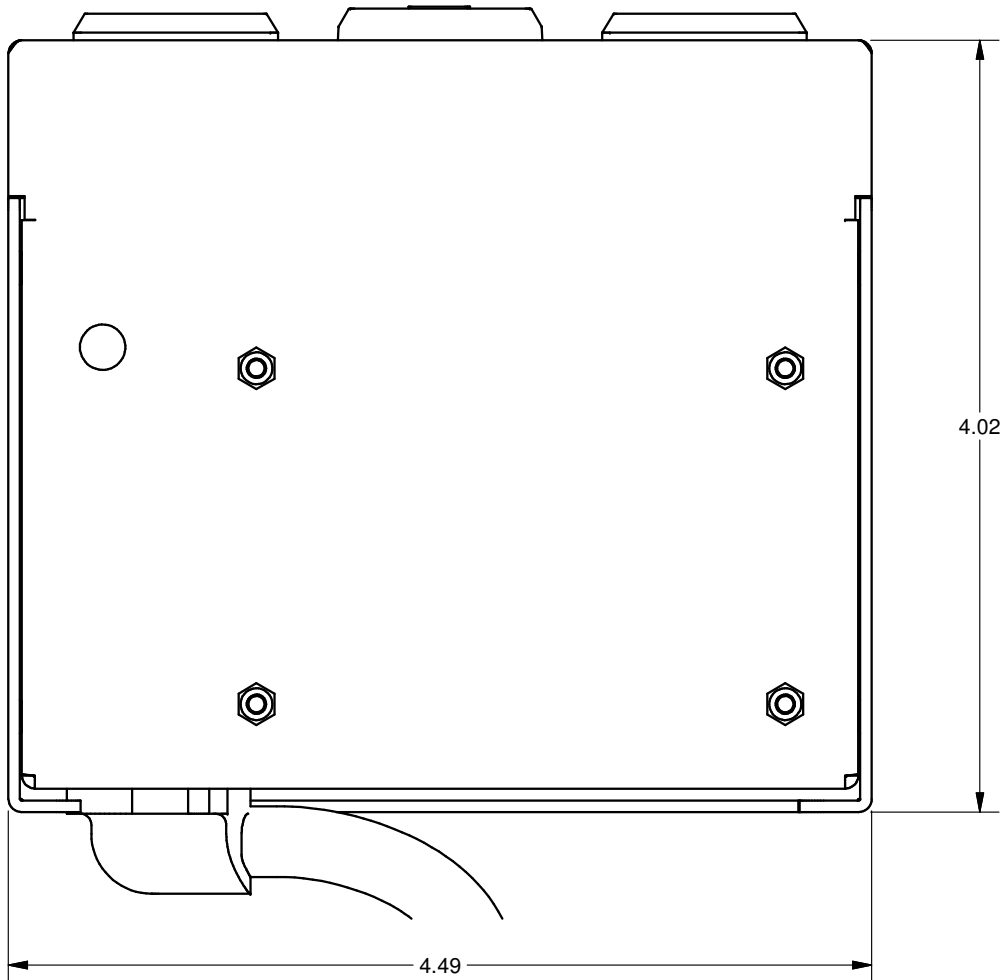

4 3 2 1

C

B

A

C

B

A

FSR inc.
244 BERGEN BLVD.
WOODLAND PARK, NJ 07424
TEL (973) 785-4347
FAX (973) 785-3318

TITLE:	T6-LB-AC2CH		
DRAWN BY:	JRE	DATE:	11/23/16
REV:	-	SCALE:	-
DWG#:	T6-LB-AC2CH	SCALE:	-

4 3 2 1